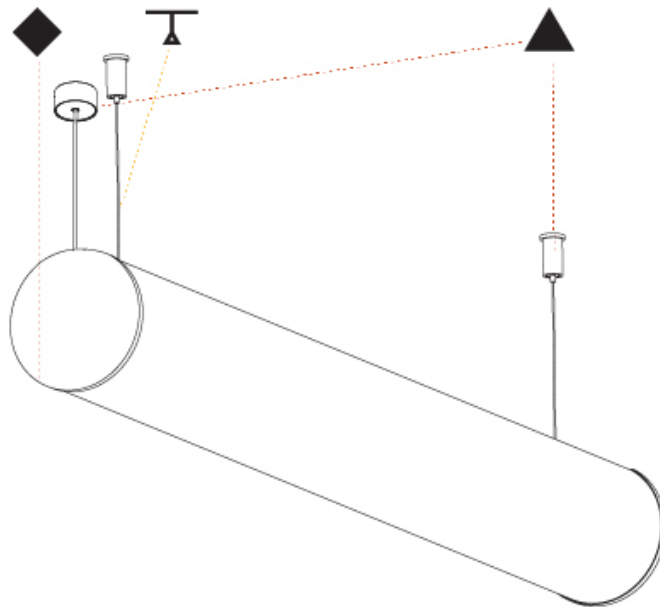

BUNGA SUSPENSION

A30698-

PROJECT

TYPE

SPECIFIER

QUANTITY

DATE

A