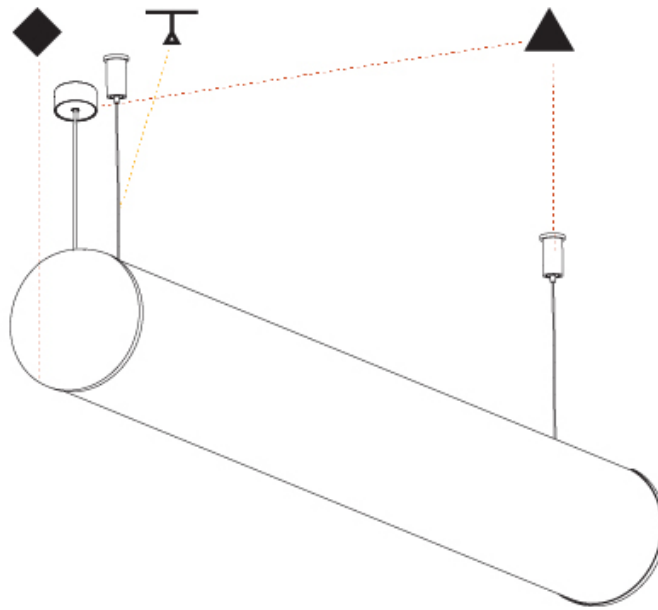

A30697-

PROJECT

TYPE

SPECIFIER

QUANTITY

DATE

A