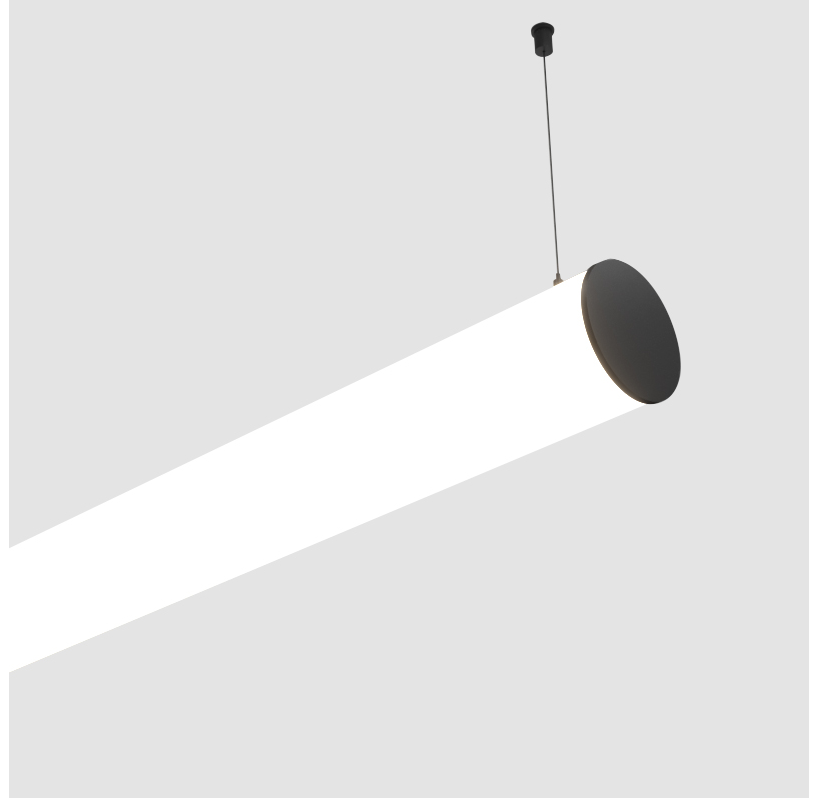

BUNGA SUSPENSION

A3BU-SUS-SYS

base number

1. To build a product code in our configurator select the specify button on the base model # product page
2. To build a manual product code on this datasheet choose from the options listed below in blue font and add the suffix to the base model #

GENERAL

Series: Bunga
Brand: Prolicht
Division: Architectural
Mounting Type: Suspension
Mounting Location: Ceiling
Subcategory: Profile

PHYSICAL

Length (mm): Custom length
Length (in): Custom length
Fixture Finish: SSR / BKV / CWI / CRY / HAB / UFT / ITA / RUA / FTG / MYG / LOD / PUS / FRO / FUP / KIA / POP / BLS / SPG / MEY / GOH / GUM / CHC / COM / ABZ / JAG / OBR / MOS / ROR
Fixture Material: Aluminum
Upon Request: Printed Letters & Signs

ELECTRICAL

Lamp Type: LED (Zhaga Standard)
Dimming: 0-10V Dimming / Phase Dimming (120Vac Only)
Driver Included: Yes
Driver Location: Integrated
Driver Type: Constant Current - 120 / 277Vac
Driver Class: Class 2
Input Voltage (V): 120 - 277
Constant Current (MA): 350 / 100-125 / 350

LED

Lamp Life (hrs): 50000
Upon Request: Color Temperature RGB-W Tunable CRI (no minimum qty) price increase + longer lead time

OPTICAL

RATINGS AND CERTIFICATIONS

Certified By: Certified for North American Standards
IP rating: IP20