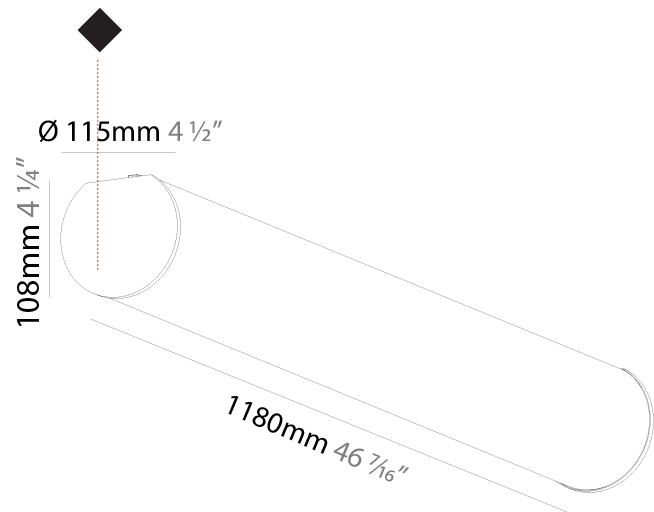

1. To build a product code in our configurator select the specify button on the base model # product page
2. To build a manual product code on this datasheet choose from the options listed below in blue font and add the suffix to the base model #

GENERAL

Series: Bunga
Brand: Prolicht
Division: Architectural
Mounting Type: Surface
Mounting Location: Ceiling
Subcategory: Profile

PHYSICAL

Shape: Cylinder
Diameter (mm): 115
Diameter (in): 4 1/2"
Length (mm): 1180
Length (in): 46 7/16"
Height (mm): 108
Height (in): 4 1/4"
Light Distribution: Omnidirectional
Weight (kg): 3.685
Weight (lbs): 8.124
Diffuser: PMMA - Opal
Fixture Finish: SSR / BKV / CWI / CRY / HAB / UFT / ITA / RUA / FTG / MYG / LOD / PUS / FRO / FUP / KIA / POP / BLS / SPG / MEY / GOH / GUM / CHC / COM / ABZ / JAG / OBR / MOS / ROR
Fixture Material: Aluminum

ELECTRICAL

Lamp Type: LED (Zhaga Standard)
Input Wattage (W): 20
Total Output Wattage (W): 16 / 12.8 (3500K)
Dimming: Non-Dimming / Phase Dimming (120Vac only) / 0-10V Dimming
Driver Included: Yes
Driver Location: Integrated
Driver Type: Constant Current - 120 / 277Vac
Driver Class: Class 2
Input Voltage (V): 120 - 277
Constant Current (MA): 350 / 400 (3500K)

LED

Color Temperature (°K): 3000 / 3500 / 4000
Max. Delivered Lumen (lm): 2210 / 2293 / 2340
CRI: >80 CRI
Lamp Life (hrs): 50000

OPTICAL

RATINGS AND CERTIFICATIONS

Certified By: Certified for North American Standards
IP rating: IP20