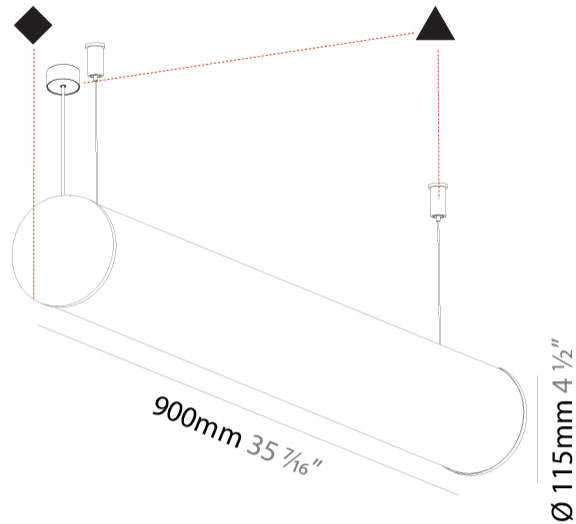

GENERAL

Series: Bunga
Brand: Prolicht
Division: Architectural
Mounting Type: Suspension
Mounting Location: Ceiling
Subcategory: Profile

PHYSICAL

Shape: Cylinder
Length (mm): 900
Length (in): 35 7/16
Width (mm): 115
Width (in): 4 1/2
Height (mm): 115
Height (in): 4 1/2
Max. Overall Height (mm): 2115
Max. Overall Height (in): 83 1/4
Light Distribution: Omnidirectional
Weight (kg): 3.308
Weight (lbs): 7.28
Diffuser: PMMA - Opal
Fixture Finish: [SSR / BKV / CWI / CRY / HAB / UFT / ITA / RUA / FTG / MYG / LOD / PUS / FRO / FUP / KIA / POP / BLS / SPG / MEY / GOH / GUM / CHC / COM / ABZ / JAG / OBR / MOS / ROR](#)
Fixture Material: Aluminum
Cable Details: [2000mm or 6000mm Transparent Cable](#)
Upon Request: Cable colour - White / Black / Orange / Red

ELECTRICAL

Lamp Type: LED (Zhaga Standard)
Input Wattage (W): 15
Total Output Wattage (W): 12 / 11.1 (3500K)
Dimming: [Non-Dimming / Phase Dimming (120Vac only) / 0-10V Dimming](#)
Driver Included: Yes
Driver Location: Integrated
Driver Type: Constant Current - 120 / 277Vac
Driver Class: Class 2
Input Voltage (V): 120 - 277
Constant Current (MA): 350 / 375 (3500K)

LED

Color Temperature (*K): [3000 / 3500 / 4000](#)
Max. Delivered Lumen (lm): 1660 / 1715 / 1750
CRI: >80 CRI
Lamp Life (hrs): 50000

OPTICAL

RATINGS AND CERTIFICATIONS

Certified By: Certified for North American Standards
IP rating: IP20