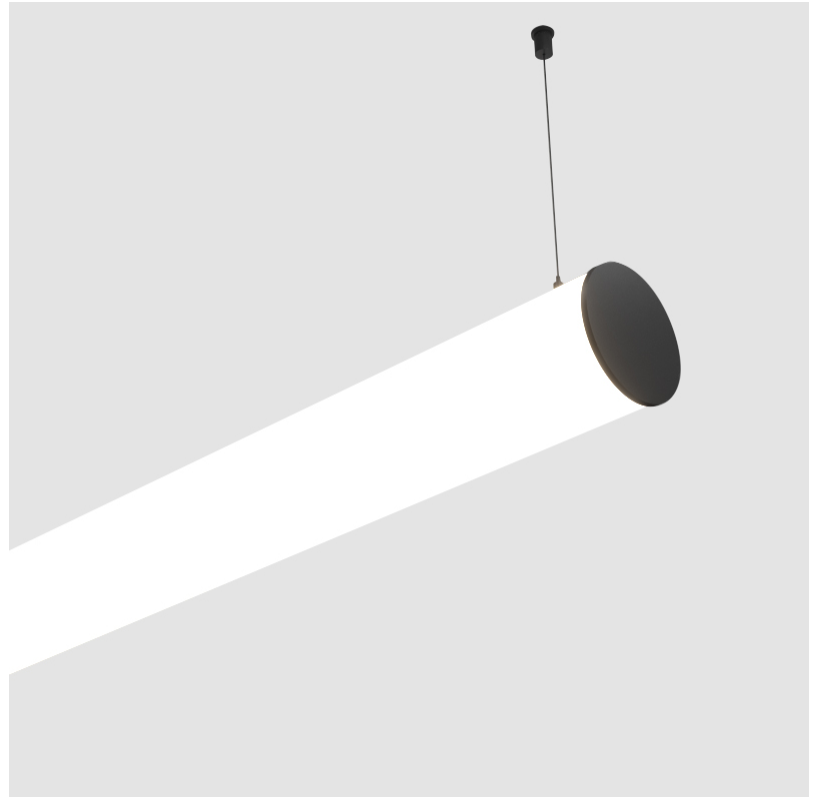

GENERAL

Series: Bunga
Partner: Prolicht
Division: Architectural
Installation: Suspension
Product Type: Linear Profiles
Mounting Location: Ceiling

PHYSICAL

Shape: Cylinder
Length (mm): 1460
Length (in): 57 1/2
Width (mm): 115
Width (in): 4 1/2
Height (mm): 115
Height (in): 4 1/2
Max. Overall Height (mm): 2115
Max. Overall Height (in): 83 1/4
Weight (kg): 4.767
Weight (lbs): 10.509
Diffuser: PMMA - Opal
Fixture Finish: SSR / BKV / CWI / CRY / HAB / UFT / ITA / RUA / FTG / MYG / LOD / PUS / FRO / FUP / KIA / POP / BLS / SPG / MEY / GOH / CHC / COM / ABZ / JAG / OBR / MOS / ROR
Fixture Material: PMMA / Aluminum
Cable Details: 2000mm or 6000mm Transparent Cable
Upon Request: Cable colour - White / Black / Orange / Red

ELECTRICAL

Lamp Type: LED (Zhaga Standard)
Input Wattage (W): 25
Total Output Wattage (W): 20 / 16 (3500K)
Dimming: Non-Dimming / Phase Dimming (120Vac only) / 0-10V Dimming
Driver Included: Yes
Driver Location: Integrated
Driver Type: Constant Current - 120 / 277Vac
Driver Class: Class 2
Input Voltage (V): 120 - 277
Constant Current (MA): 350 / 500 (3500K)

LED

Color Temperature (°K): 3000 / 3500 / 4000
Max. Delivered Lumen (lm): 2770 / 2862 / 2920
CRI: >80 CRI
Lamp Life (hrs): 50000

OPTICAL

RATINGS AND CERTIFICATIONS

Certified By: Certified for North American Standards
IP rating: IP20

PROJECT
TYPE
SPECIFIER
QUANTITY
DATE