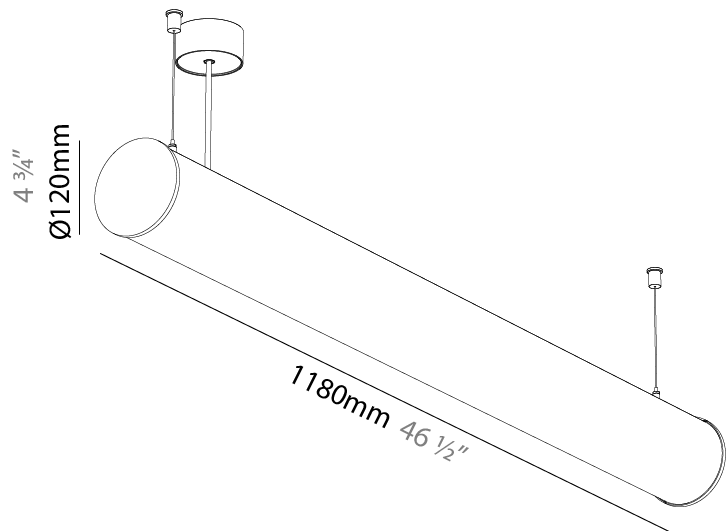

GENERAL

Series: Bunga
Partner: Prolicht
Division: Architectural
Installation: Suspension
Product Type: Linear Profiles
Mounting Location: Ceiling

PHYSICAL

Shape: Cylinder
Length (mm): 1180
Length (in): 46 7/16
Width (mm): 115
Width (in): 4 1/2
Height (mm): 115
Height (in): 4 1/2
Max. Overall Height (mm): 2115
Max. Overall Height (in): 83 1/4
Weight (kg): 4.038
Weight (lbs): 8.88
Diffuser: PMMA - Opal
Fixture Finish: [SSR / BKV / CWI / CRY / HAB / UFT / ITA / RUA / FTG / MYG / LOD / PUS / FRO / FUP / KIA / POP / BLS / SPG / MEY / GOH / CHC / COM / ABZ / JAG / OBR / MOS / ROR](#)
Fixture Material: PMMA / Aluminum
Cable Details: 2000mm or 6000mm Transparent Cable
Upon Request: Cable colour - White / Black / Orange / Red

ELECTRICAL

Lamp Type: LED (Zhaga Standard)
Input Wattage (W): 20
Total Output Wattage (W): 16 / 12.8 (3500K)
Dimming: [Non-Dimming / Phase Dimming (120Vac only) / 0-10V Dimming](#)
Driver Included: Yes
Driver Location: Integrated
Driver Type: Constant Current - 120 / 277Vac
Driver Class: Class 2
Input Voltage (V): 120 - 277
Constant Current (MA): 350 / 400 (3500K)

LED

Color Temperature (°K): 3000 / 3500 / 4000
Max. Delivered Lumen (lm): 2210 / 2293 / 2340
CRI: >80 CRI
Lamp Life (hrs): 50000

OPTICAL

RATINGS AND CERTIFICATIONS

Certified By: Certified for North American Standards
IP rating: IP20

PROJECT
TYPE
SPECIFIER
QUANTITY
DATE