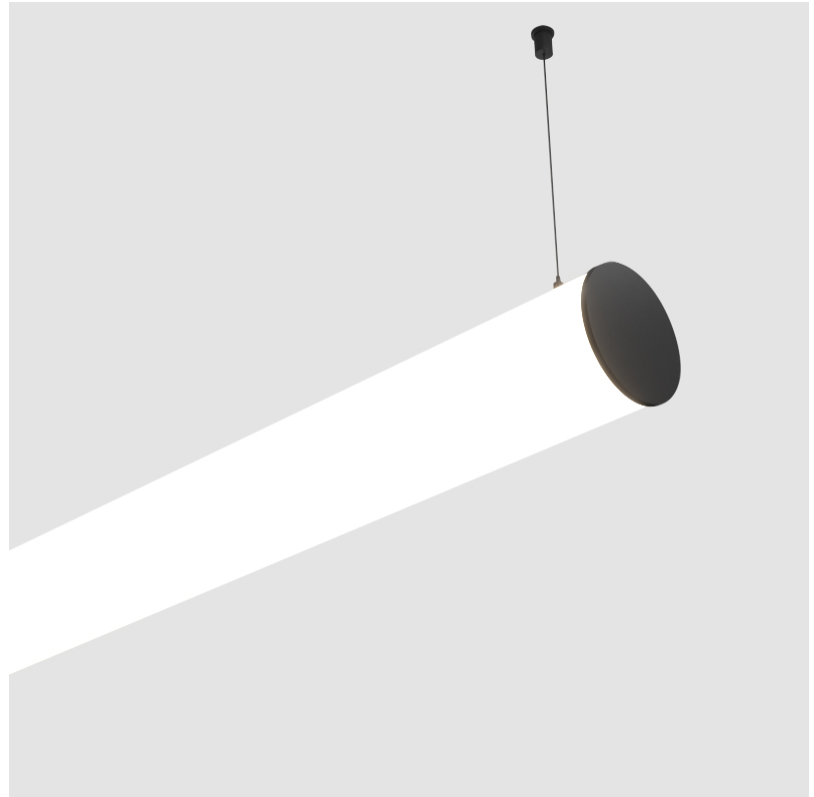

GENERAL

Series: Bunga
Partner: Prolicht
Division: Architectural
Installation: Suspension
Product Type: Linear Profiles
Mounting Location: Ceiling

PHYSICAL

Shape: Cylinder
Length (mm): 1180
Length (in): 46 7/16
Width (mm): 115
Width (in): 4 1/2
Height (mm): 115
Height (in): 4 1/2
Max. Overall Height (mm): 2115
Max. Overall Height (in): 83 1/4
Weight (kg): 4.038
Weight (lbs): 8.88
Diffuser: PMMA - Opal
Fixture Finish: [SSR / BKV / CWI / CRY / HAB / UFT / ITA / RUA / FTG / MYG / LOD / PUS / FRO / FUP / KIA / POP / BLS / SPG / MEY / GOH / CHC / COM / ABZ / JAG / OBR / MOS / ROR](#)
Fixture Material: PMMA / Aluminum
Cable Details: 2000mm or 6000mm Transparent Cable
Upon Request: Cable colour - White / Black / Orange / Red

ELECTRICAL

Lamp Type: LED (Zhaga Standard)
Input Wattage (W): 20
Total Output Wattage (W): 16 / 12.8 (3500K)
Dimming: [Non-Dimming / Phase Dimming (120Vac only) / 0-10V Dimming](#)
Driver Included: Yes
Driver Location: Integrated
Driver Type: Constant Current - 120 / 277Vac
Driver Class: Class 2
Input Voltage (V): 120 - 277
Constant Current (MA): 350 / 400 (3500K)

LED

Color Temperature (°K): 3000 / 3500 / 4000
Max. Delivered Lumen (lm): 2210 / 2293 / 2340
CRI: >80 CRI
Lamp Life (hrs): 50000

OPTICAL

RATINGS AND CERTIFICATIONS

Certified By: Certified for North American Standards
IP rating: IP20