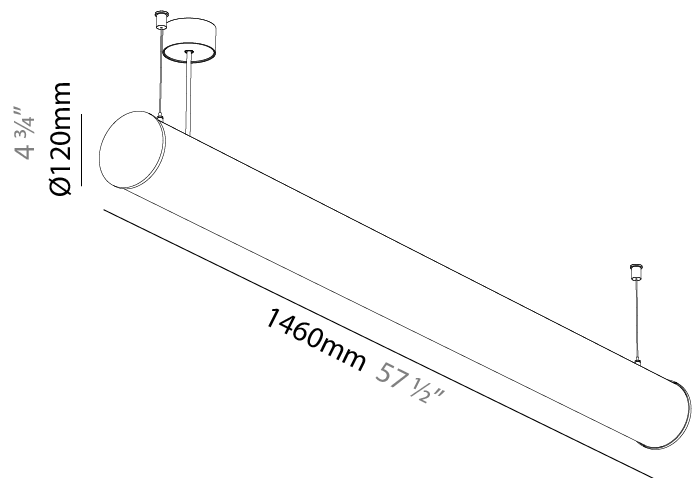

GENERAL

Series: Bunga
Partner: Prolicht
Division: Architectural
Installation: Suspension
Product Type: Linear Profiles
Mounting Location: Ceiling

PHYSICAL

Shape: Cylinder
Length (mm): 1460
Length (in): 57 1/2
Width (mm): 115
Width (in): 4 1/2
Height (mm): 115
Height (in): 4 1/2
Max. Overall Height (mm): 2115
Max. Overall Height (in): 83 1/4
Weight (kg): 4.767
Weight (lbs): 10.509
Diffuser: PMMA - Opal
Fixture Finish: SSR / BKV / CWI / CRY / HAB / UFT / ITA / RUA / FTG / MYG / LOD / PUS / FRO / FUP / KIA / POP / BLS / SPG / MEY / GOH / CHC / COM / ABZ / JAG / OBR / MOS / ROR
Fixture Material: PMMA / Aluminum
Cable Details: 2000mm or 6000mm Transparent Cable
Upon Request: Cable colour - White / Black / Orange / Red

ELECTRICAL

Lamp Type: LED (Zhaga Standard)
Input Wattage (W): 25
Total Output Wattage (W): 20 / 16 (3500K)
Dimming: Non-Dimming / Phase Dimming (120Vac only) / 0-10V Dimming
Driver Included: Yes
Driver Location: Integrated
Driver Type: Constant Current - 120 / 277Vac
Driver Class: Class 2
Input Voltage (V): 120 - 277
Constant Current (MA): 350 / 500 (3500K)

LED

Color Temperature (°K): 3000 / 3500 / 4000
Max. Delivered Lumen (lm): 2770 / 2862 / 2920
CRI: >80 CRI
Lamp Life (hrs): 50000

OPTICAL

RATINGS AND CERTIFICATIONS

Certified By: Certified for North American Standards
IP rating: IP20

PROJECT
TYPE
SPECIFIER
QUANTITY
DATE