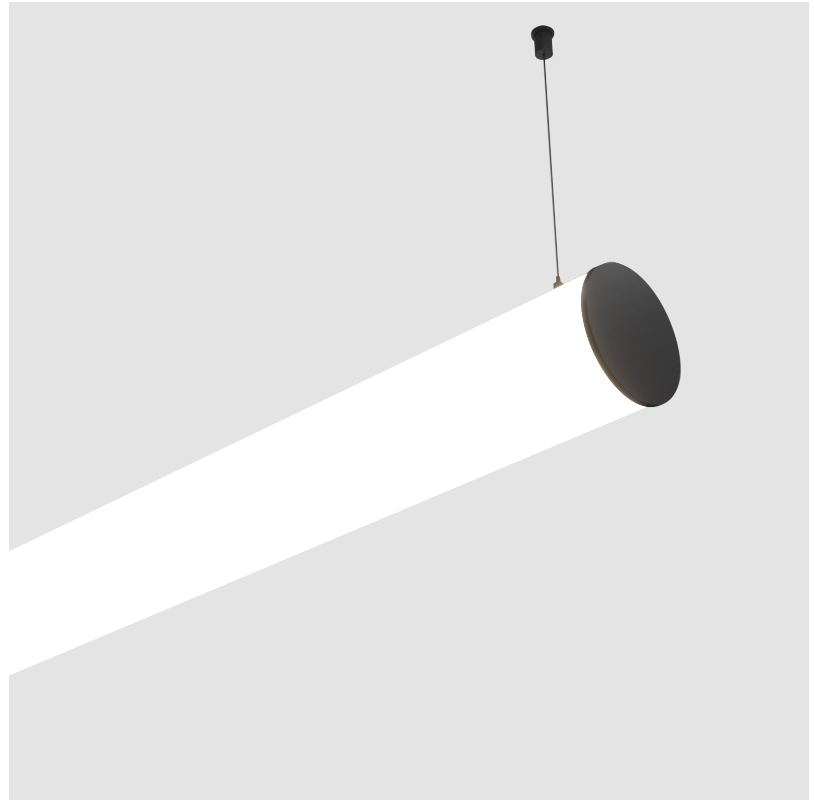

GENERAL

Series: Bunga
Partner: Prolicht
Division: Architectural
Installation: Suspension
Product Type: Linear Profiles
Mounting Location: Ceiling

PHYSICAL

Shape: Cylinder
Length (mm): 900
Length (in): 35 7/16
Width (mm): 115
Width (in): 4 1/2
Height (mm): 115
Height (in): 4 1/2
Max. Overall Height (mm): 2115
Max. Overall Height (in): 83 1/4
Weight (kg): 3.308
Weight (lbs): 7.28
Diffuser: PMMA - Opal
Fixture Finish: [SSR / BKV / CWI / CRY / HAB / UFT / ITA / RUA / FTG / MYG / LOD / PUS / FRO / FUP / KIA / POP / BLS / SPG / MEY / GOH / CHC / COM / ABZ / JAG / OBR / MOS / ROR](#)
Fixture Material: PMMA / Aluminum
Cable Details: 2000mm or 6000mm Transparent Cable
Upon Request: Cable colour - White / Black / Orange / Red

ELECTRICAL

Lamp Type: LED (Zhaga Standard)
Input Wattage (W): 15
Total Output Wattage (W): 12 / 11.1 (3500K)
Dimming: [Non-Dimming / Phase Dimming (120Vac only) / 0-10V Dimming](#)
Driver Included: Yes
Driver Location: Integrated
Driver Type: Constant Current - 120 / 277Vac
Driver Class: Class 2
Input Voltage (V): 120 - 277
Constant Current (MA): 350 / 375 (3500K)

LED

Color Temperature (°K): 3000 / 3500 / 4000
Max. Delivered Lumen (lm): 1660 / 1715 / 1750
CRI: >80 CRI
Lamp Life (hrs): 50000

OPTICAL

RATINGS AND CERTIFICATIONS

Certified By: Certified for North American Standards
IP rating: IP20