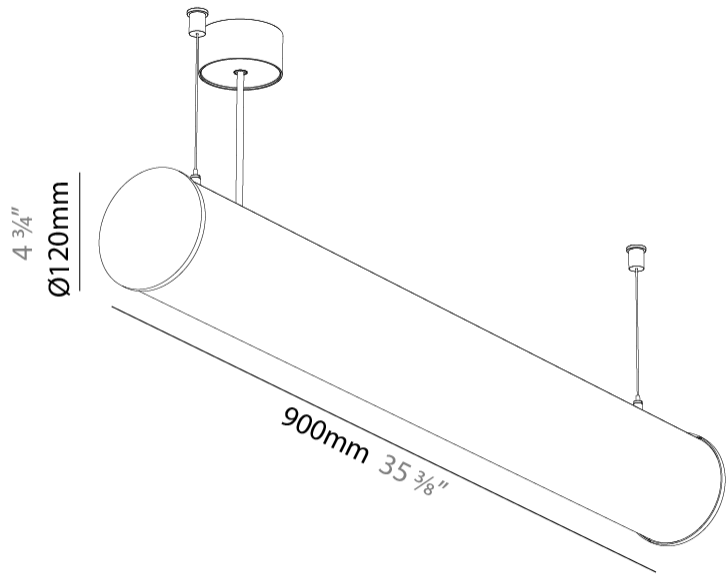

GENERAL

Series: Bunga
Partner: Prolicht
Division: Architectural
Installation: Suspension
Product Type: Linear Profiles
Mounting Location: Ceiling

PHYSICAL

Shape: Cylinder
Length (mm): 900
Length (in): 35 7/16
Width (mm): 115
Width (in): 4 1/2
Height (mm): 115
Height (in): 4 1/2
Max. Overall Height (mm): 2115
Max. Overall Height (in): 83 1/4
Weight (kg): 3.308
Weight (lbs): 7.28
Diffuser: PMMA - Opal
Fixture Finish: [SSR / BKV / CWI / CRY / HAB / UFT / ITA / RUA / FTG / MYG / LOD / PUS / FRO / FUP / KIA / POP / BLS / SPG / MEY / GOH / CHC / COM / ABZ / JAG / OBR / MOS / ROR](#)
Fixture Material: PMMA / Aluminum
Cable Details: 2000mm or 6000mm Transparent Cable
Upon Request: Cable colour - White / Black / Orange / Red

ELECTRICAL

Lamp Type: LED (Zhaga Standard)
Input Wattage (W): 15
Total Output Wattage (W): 12 / 11.1 (3500K)
Dimming: [Non-Dimming / Phase Dimming (120Vac only) / 0-10V Dimming](#)
Driver Included: Yes
Driver Location: Integrated
Driver Type: Constant Current - 120 / 277Vac
Driver Class: Class 2
Input Voltage (V): 120 - 277
Constant Current (MA): 350 / 375 (3500K)

LED

Color Temperature (°K): 3000 / 3500 / 4000
Max. Delivered Lumen (lm): 1660 / 1715 / 1750
CRI: >80 CRI
Lamp Life (hrs): 50000

OPTICAL

RATINGS AND CERTIFICATIONS

Certified By: Certified for North American Standards
IP rating: IP20