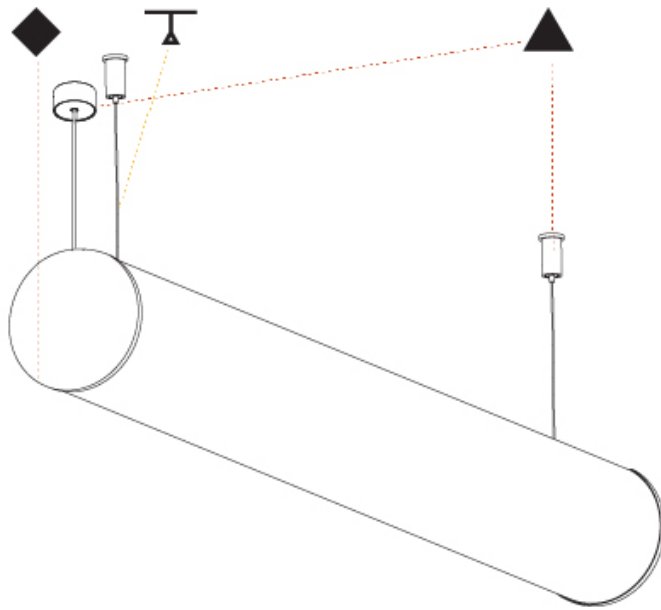

BUNGA SUSPENSION

A30696-

PROJECT	_____
TYPE	_____
SPECIFIER	_____
QUANTITY	_____
DATE	_____

A