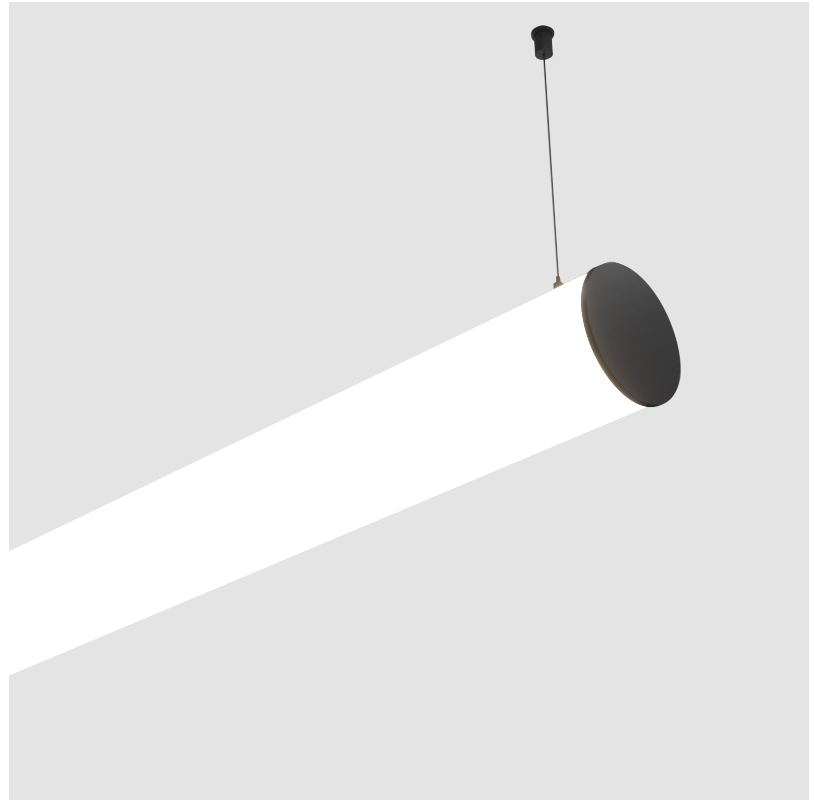

GENERAL

Series: Bunga
Partner: Prolicht
Division: Architectural
Installation: Suspension
Product Type: Linear Profiles
Mounting Location: Ceiling

PHYSICAL

Shape: Cylinder
Length (mm): 1180
Length (in): 46 7/16
Width (mm): 115
Width (in): 4 1/2
Height (mm): 115
Height (in): 4 1/2
Max. Overall Height (mm): 2115
Max. Overall Height (in): 83 1/4
Weight (kg): 4.038
Weight (lbs): 8.88
Diffuser: PMMA - Opal
Fixture Finish: [SSR / BKV / CWI / CRY / HAB / UFT / ITA / RUA / FTG / MYG / LOD / PUS / FRO / FUP / KIA / POP / BLS / SPG / MEY / GOH / CHC / COM / ABZ / JAG / OBR / MOS / ROR](#)
Fixture Material: PMMA / Aluminum
Cable Details: 2000mm or 6000mm Transparent Cable
Upon Request: Cable colour - White / Black / Orange / Red

ELECTRICAL

Lamp Type: LED (Zhaga Standard)
Input Wattage (W): 20
Total Output Wattage (W): 16 / 12.8 (3500K)
Dimming: [Non-Dimming / Phase Dimming (120Vac only) / 0-10V Dimming](#)
Driver Included: Yes
Driver Location: Integrated
Driver Type: Constant Current - 120 / 277Vac
Driver Class: Class 2
Input Voltage (V): 120 - 277
Constant Current (MA): 350 / 400 (3500K)

LED

Color Temperature (°K): 3000 / 3500 / 4000
Max. Delivered Lumen (lm): 2210 / 2293 / 2340
CRI: >80 CRI
Lamp Life (hrs): 50000

OPTICAL

RATINGS AND CERTIFICATIONS

Certified By: Certified for North American Standards
IP rating: IP20