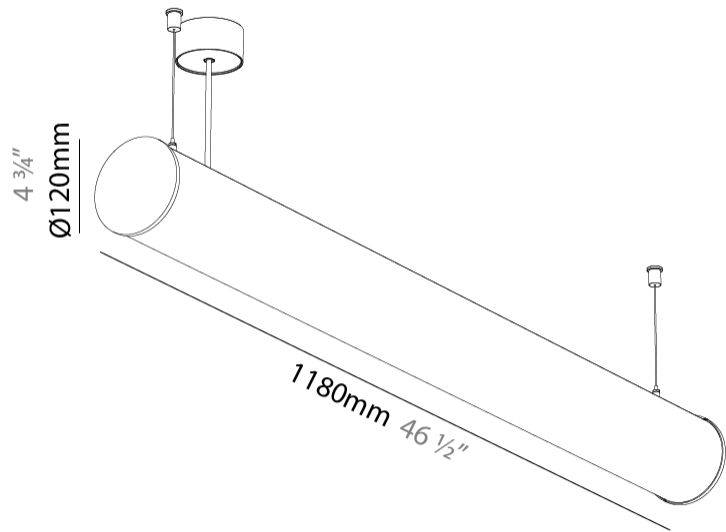

GENERAL

Series: Bunga
Partner: Prolicht
Division: Architectural
Installation: Suspension
Product Type: Linear Profiles
Mounting Location: Ceiling

PHYSICAL

Shape: Cylinder
Length (mm): 1180
Length (in): 46 7/16
Width (mm): 115
Width (in): 4 1/2
Height (mm): 115
Height (in): 4 1/2
Max. Overall Height (mm): 2115
Max. Overall Height (in): 83 1/4
Weight (kg): 4.038
Weight (lbs): 8.88
Diffuser: PMMA - Opal
Fixture Finish: [SSR / BKV / CWI / CRY / HAB / UFT / ITA / RUA / FTG / MYG / LOD / PUS / FRO / FUP / KIA / POP / BLS / SPG / MEY / GOH / CHC / COM / ABZ / JAG / OBR / MOS / ROR](#)
Fixture Material: PMMA / Aluminum
Cable Details: 2000mm or 6000mm Transparent Cable
Upon Request: Cable colour - White / Black / Orange / Red

ELECTRICAL

Lamp Type: LED (Zhaga Standard)
Input Wattage (W): 20
Total Output Wattage (W): 16 / 12.8 (3500K)
Dimming: [Non-Dimming / Phase Dimming (120Vac only) / 0-10V Dimming](#)
Driver Included: Yes
Driver Location: Integrated
Driver Type: Constant Current - 120 / 277Vac
Driver Class: Class 2
Input Voltage (V): 120 - 277
Constant Current (MA): 350 / 400 (3500K)

LED

Color Temperature (°K): 3000 / 3500 / 4000
Max. Delivered Lumen (lm): 2210 / 2293 / 2340
CRI: >80 CRI
Lamp Life (hrs): 50000

OPTICAL

RATINGS AND CERTIFICATIONS

Certified By: Certified for North American Standards
IP rating: IP20