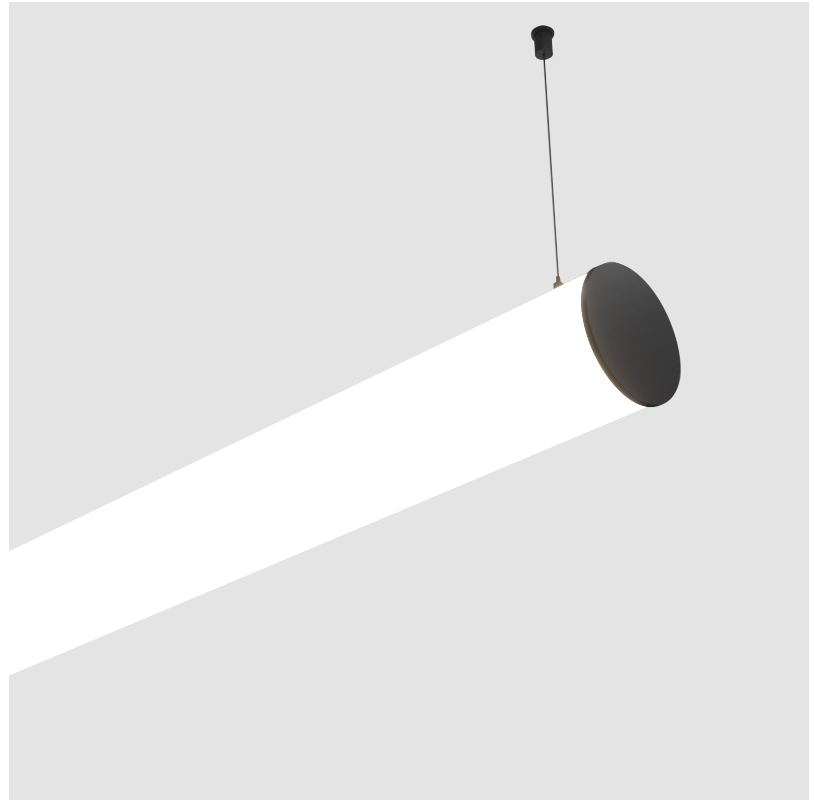

1. To build a product code in our configurator select the specify button on the base model # product page
2. To build a manual product code on this datasheet choose from the options listed below in blue font and add the suffix to the base model #

GENERAL

Series: Bunga
Partner: Prolicht
Division: Architectural
Installation: Suspension
Product Type: Linear Profiles
Mounting Location: Ceiling

PHYSICAL

Shape: Cylinder
Length (mm): 1740
Length (in): 68 1/2
Width (mm): 115
Width (in): 4 1/2
Height (mm): 115
Height (in): 4 1/2
Weight (kg): 5.492
Weight (lbs): 12.107
Diffuser: PMMA - Opal
Fixture Finish: SSR / BKV / CWI / CRY / HAB / UFT / ITA / RUA / FTG / MYG / LOD / PUS / FRO / FUP / KIA / POP / BLS / SPG / MEY / GOH / CHC / COM / ABZ / JAG / OBR / MOS / ROR
Fixture Material: PMMA / Aluminum
Cable Details: 2000mm or 6000mm Transparent Cable

ELECTRICAL

Lamp Type: LED (Zhaga Standard)
Input Wattage (W): 30
Total Output Wattage (W): 24 / 19.2 (3500K)
Dimming: Non-Dimming / Phase Dimming (120Vac only) / 0-10V Dimming
Driver Included: Yes
Driver Location: Integrated
Driver Type: Constant Current - 120 / 277Vac
Driver Class: Class 2
Input Voltage (V): 120 - 277
Constant Current (MA): 350 / 600 (3500K)

LED

Color Temperature (°K): 3000 / 3500 / 4000
Max. Delivered Lumen (lm): 3320 / 3440 / 3510
CRI: >80 CRI
Lamp Life (hrs): 50000

OPTICAL

RATINGS AND CERTIFICATIONS

Certified By: Certified for North American Standards
IP rating: IP20