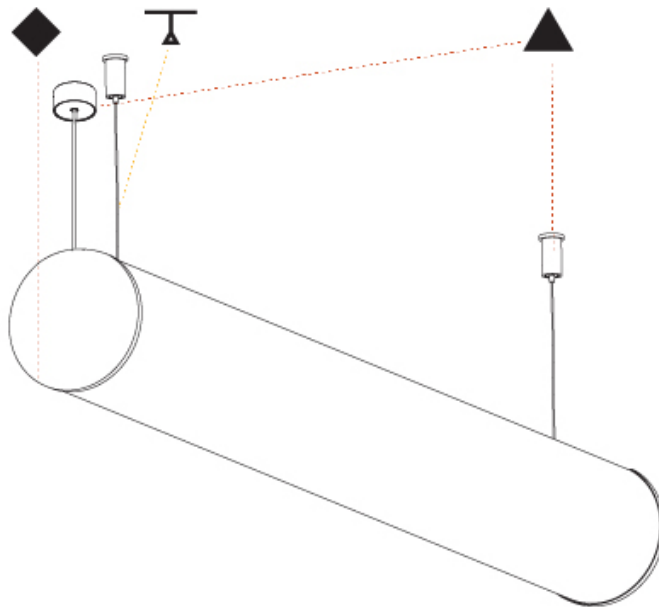

PROJECT

TYPE

SPECIFIER

QUANTITY

DATE