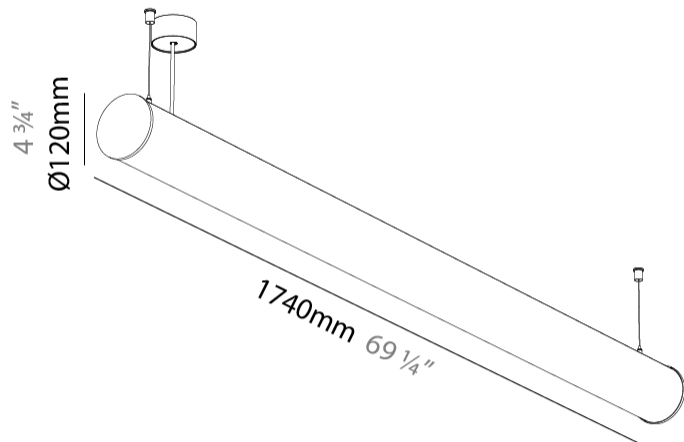

1. To build a product code in our configurator select the specify button on the base model # product page
2. To build a manual product code on this datasheet choose from the options listed below in blue font and add the suffix to the base model #

GENERAL

Series: Bunga
Partner: Prolicht
Division: Architectural
Installation: Suspension
Product Type: Linear Profiles
Mounting Location: Ceiling

PHYSICAL

Shape: Cylinder
Length (mm): 1740
Length (in): 68 1/2
Width (mm): 115
Width (in): 4 1/2
Height (mm): 115
Height (in): 4 1/2
Weight (kg): 5.492
Weight (lbs): 12.107
Diffuser: PMMA - Opal
Fixture Finish: SSR / BKV / CWI / CRY / HAB / UFT / ITA / RUA / FTG / MYG / LOD / PUS / FRO / FUP / KIA / POP / BLS / SPG / MEY / GOH / CHC / COM / ABZ / JAG / OBR / MOS / ROR
Fixture Material: PMMA / Aluminum
Cable Details: 2000mm or 6000mm Transparent Cable

ELECTRICAL

Lamp Type: LED (Zhaga Standard)
Input Wattage (W): 30
Total Output Wattage (W): 24 / 19.2 (3500K)
Dimming: Non-Dimming / Phase Dimming (120Vac only) / 0-10V Dimming
Driver Included: Yes
Driver Location: Integrated
Driver Type: Constant Current - 120 / 277Vac
Driver Class: Class 2
Input Voltage (V): 120 - 277
Constant Current (MA): 350 / 600 (3500K)

LED

Color Temperature (°K): 3000 / 3500 / 4000
Max. Delivered Lumen (lm): 3320 / 3440 / 3510
CRI: >80 CRI
Lamp Life (hrs): 50000

OPTICAL

RATINGS AND CERTIFICATIONS

Certified By: Certified for North American Standards
IP rating: IP20