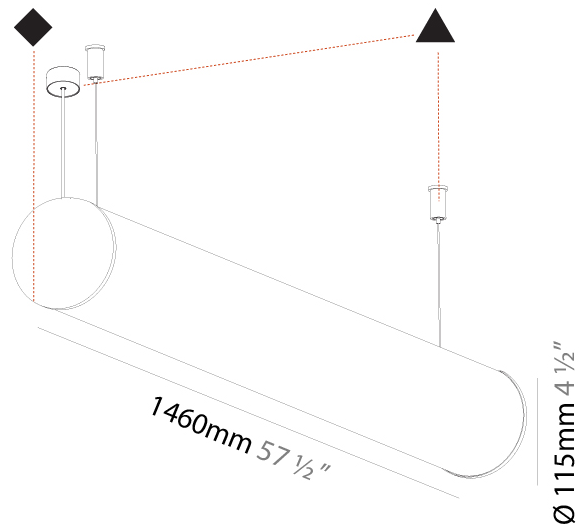

GENERAL

Series: Bunga
Brand: Prolicht
Division: Architectural
Mounting Type: Suspension
Mounting Location: Ceiling
Subcategory: Profile

PHYSICAL

Shape: Cylinder
Length (mm): 1460
Length (in): 57 1/2
Width (mm): 115
Width (in): 4 1/2
Height (mm): 115
Height (in): 4 1/2
Max. Overall Height (mm): 2115
Max. Overall Height (in): 83 1/4
Light Distribution: Omnidirectional
Weight (kg): 4.767
Weight (lbs): 10.509
Diffuser: PMMA - Opal
Fixture Finish: SSR / BKV / CWI / CRY / HAB / UFT / ITA / RUA / FTG / MYG / LOD / PUS / FRO / FUP / KIA / POP / BLS / SPG / MEY / GOH / GUM / CHC / COM / ABZ / JAG / OBR / MOS / ROR
Fixture Material: Aluminum
Cable Details: 2000mm or 6000mm Transparent Cable
Upon Request: Cable colour - White / Black / Orange / Red

ELECTRICAL

Lamp Type: LED (Zhaga Standard)
Input Wattage (W): 25
Total Output Wattage (W): 20 / 16 (3500K)
Dimming: Non-Dimming / Phase Dimming (120Vac only) / 0-10V Dimming
Driver Included: Yes
Driver Location: Integrated
Driver Type: Constant Current - 120 / 277Vac
Driver Class: Class 2
Input Voltage (V): 120 - 277
Constant Current (MA): 350 / 500 (3500K)

LED

Color Temperature (*K): 3000 / 3500 / 4000
Max. Delivered Lumen (lm): 2770 / 2862 / 2920
CRI: >80 CRI
Lamp Life (hrs): 50000

OPTICAL

RATINGS AND CERTIFICATIONS

Certified By: Certified for North American Standards
IP rating: IP20