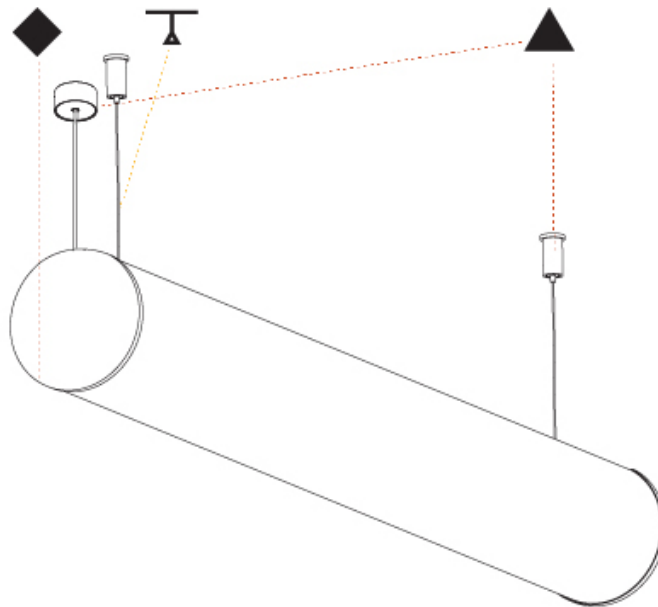

BUNGA SUSPENSION

A30696-

PROJECT

TYPE

SPECIFIER

QUANTITY

DATE

A