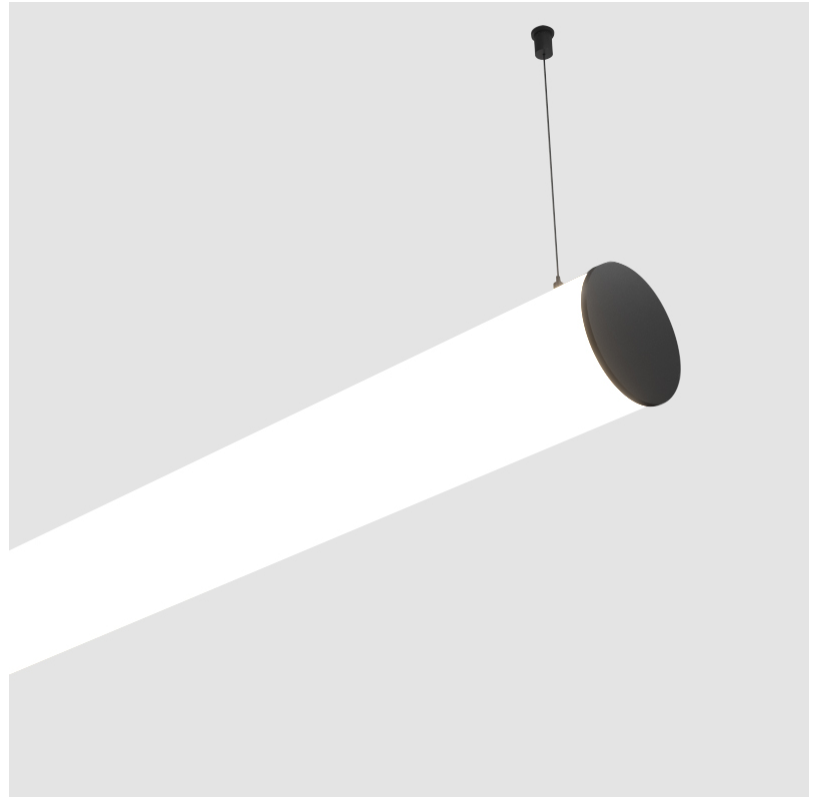

GENERAL

Series: Bunga
Brand: Prolicht
Division: Architectural
Mounting Type: Suspension
Mounting Location: Ceiling
Subcategory: Profile

PHYSICAL

Shape: Cylinder
Length (mm): 1460
Length (in): 57 1/2
Width (mm): 115
Width (in): 4 1/2
Height (mm): 115
Height (in): 4 1/2
Max. Overall Height (mm): 2115
Max. Overall Height (in): 83 1/4
Light Distribution: Omnidirectional
Weight (kg): 4.767
Weight (lbs): 10.509
Diffuser: PMMA - Opal
Fixture Finish: SSR / BKV / CWI / CRY / HAB / UFT / ITA / RUA / FTG / MYG / LOD / PUS / FRO / FUP / KIA / POP / BLS / SPG / MEY / GOH / GUM / CHC / COM / ABZ / JAG / OBR / MOS / ROR
Fixture Material: Aluminum
Cable Details: 2000mm or 6000mm Transparent Cable
Upon Request: Cable colour - White / Black / Orange / Red

ELECTRICAL

Lamp Type: LED (Zhaga Standard)
Input Wattage (W): 25
Total Output Wattage (W): 20 / 16 (3500K)
Dimming: Non-Dimming / Phase Dimming (120Vac only) / 0-10V Dimming
Driver Included: Yes
Driver Location: Integrated
Driver Type: Constant Current - 120 / 277Vac
Driver Class: Class 2
Input Voltage (V): 120 - 277
Constant Current (MA): 350 / 500 (3500K)

LED

Color Temperature (*K): 3000 / 3500 / 4000
Max. Delivered Lumen (lm): 2770 / 2862 / 2920
CRI: >80 CRI
Lamp Life (hrs): 50000

OPTICAL

RATINGS AND CERTIFICATIONS

Certified By: Certified for North American Standards
IP rating: IP20