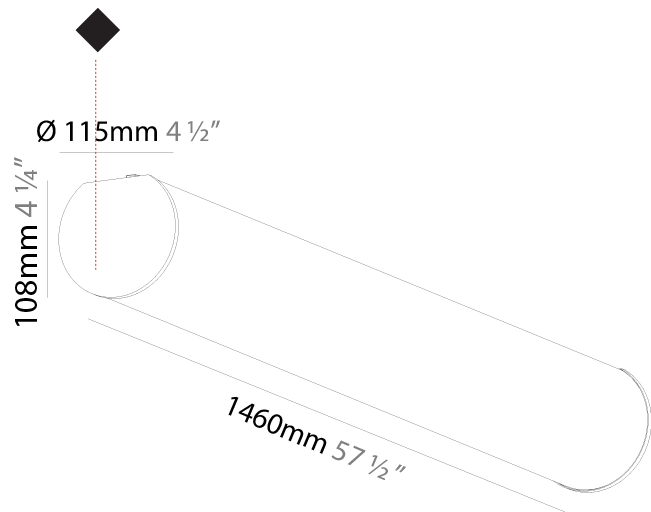

1. To build a product code in our configurator select the specify button on the base model # product page
2. To build a manual product code on this datasheet choose from the options listed below in blue font and add the suffix to the base model #

GENERAL

Series: Bunga
Brand: Prolicht
Division: Architectural
Mounting Type: Surface
Mounting Location: Ceiling
Subcategory: Profile

PHYSICAL

Shape: Cylinder
Diameter (mm): 115
Diameter (in): 4 1/2
Length (mm): 1460
Length (in): 57 1/2
Height (mm): 108
Height (in): 4 1/4
Light Distribution: Omnidirectional
Weight (kg): 4.413
Weight (lbs): 9.729
Diffuser: PMMA - Opal
Fixture Finish: SSR / BKV / CWI / CRY / HAB / UFT / ITA / RUA / FTG / MYG / LOD / PUS / FRO / FUP / KIA / POP / BLS / SPG / MEY / GOH / GUM / CHC / COM / ABZ / JAG / OBR / MOS / ROR
Fixture Material: Aluminum

ELECTRICAL

Lamp Type: LED (Zhaga Standard)
Input Wattage (W): 25
Total Output Wattage (W): 20 / 16 (3500K)
Dimming: Non-Dimming / Phase Dimming (120Vac only) / 0-10V Dimming
Driver Included: Yes
Driver Location: Integrated
Driver Type: Constant Current - 120 / 277Vac
Driver Class: Class 2
Input Voltage (V): 120 - 277
Constant Current (MA): 350 / 500 (3500K)

LED

Color Temperature (°K): 3000 / 3500 / 4000
Max. Delivered Lumen (lm): 2770 / 2862 / 2920
CRI: >80 CRI
Lamp Life (hrs): 50000

OPTICAL

RATINGS AND CERTIFICATIONS

Certified By: Certified for North American Standards
IP rating: IP20