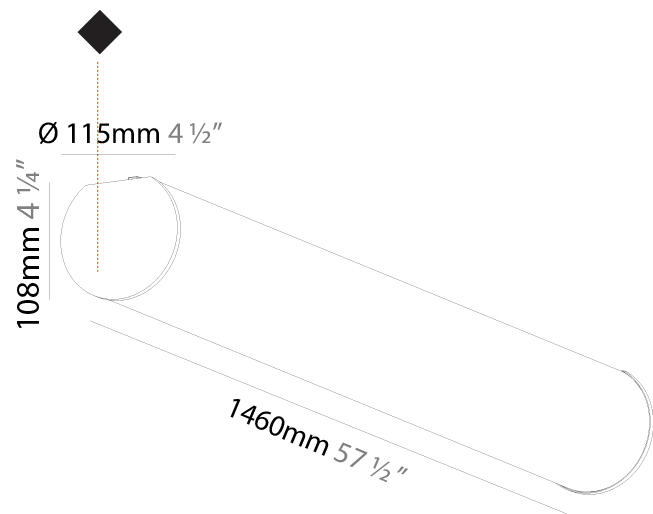

1. To build a product code in our configurator select the specify button on the base model # product page
2. To build a manual product code on this datasheet choose from the options listed below in blue font and add the suffix to the base model #

GENERAL

Series: Bunga
Brand: Prolicht
Division: Architectural
Mounting Type: Surface
Mounting Location: Ceiling
Subcategory: Profile

PHYSICAL

Shape: Cylinder
Diameter (mm): 115
Diameter (in): 4 1/2
Length (mm): 1460
Length (in): 57 1/2
Height (mm): 108
Height (in): 4 1/4
Light Distribution: Omnidirectional
Weight (kg): 4.413
Weight (lbs): 9.729
Diffuser: PMMA - Opal
Fixture Finish: SSR / BKV / CWI / CRY / HAB / UFT / ITA / RUA / FTG / MYG / LOD / PUS / FRO / FUP / KIA / POP / BLS / SPG / MEY / GOH / GUM / CHC / COM / ABZ / JAG / OBR / MOS / ROR
Fixture Material: Aluminum

ELECTRICAL

Lamp Type: LED (Zhaga Standard)
Input Wattage (W): 25
Total Output Wattage (W): 20 / 16 (3500K)
Dimming: Non-Dimming / Phase Dimming (120Vac only) / 0-10V Dimming
Driver Included: Yes
Driver Location: Integrated
Driver Type: Constant Current - 120 / 277Vac
Driver Class: Class 2
Input Voltage (V): 120 - 277
Constant Current (MA): 350 / 500 (3500K)

LED

Color Temperature (°K): 3000 / 3500 / 4000
Max. Delivered Lumen (lm): 2770 / 2862 / 2920
CRI: >80 CRI
Lamp Life (hrs): 50000

OPTICAL

RATINGS AND CERTIFICATIONS

Certified By: Certified for North American Standards
IP rating: IP20