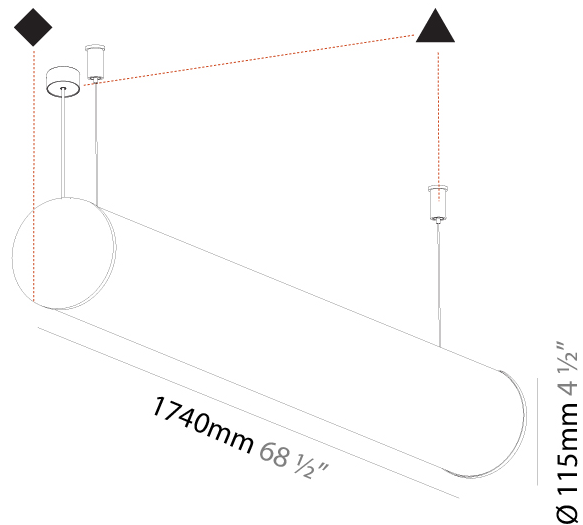

1. To build a product code in our configurator select the specify button on the base model # product page
2. To build a manual product code on this datasheet choose from the options listed below in blue font and add the suffix to the base model #

GENERAL

Series: Bunga
Brand: Prolicht
Division: Architectural
Mounting Type: Suspension
Mounting Location: Ceiling
Subcategory: Profile

PHYSICAL

Shape: Cylinder
Length (mm): 1740
Length (in): 68 ½
Width (mm): 115
Width (in): 4 ½
Height (mm): 115
Height (in): 4 ½
Light Distribution: Omnidirectional
Weight (kg): 5.492
Weight (lbs): 12.107
Diffuser: PMMA - Opal
Fixture Finish: [SSR / BKV / CWI / CRY / HAB / UFT / ITA / RUA / FTG / MYG / LOD / PUS / FRO / FUP / KIA / POP / BLS / SPG / MEY / GOH / GUM / CHC / COM / ABZ / JAG / OBR / MOS / ROR](#)
Fixture Material: Aluminum
Cable Details: 2000mm or 6000mm Transparent Cable

ELECTRICAL

Lamp Type: LED (Zhaga Standard)
Input Wattage (W): 30
Total Output Wattage (W): 24 / 19.2 (3500K)
Dimming: [Non-Dimming / Phase Dimming (120Vac only) / 0-10V Dimming](#)
Driver Included: Yes
Driver Location: Integrated
Driver Type: Constant Current - 120 / 277Vac
Driver Class: Class 2
Input Voltage (V): 120 - 277
Constant Current (MA): 350 / 600 (3500K)

LED

Color Temperature (°K): [3000 / 3500 / 4000](#)
Max. Delivered Lumen (lm): 3320 / 3440 / 3510
CRI: >80 CRI
Lamp Life (hrs): 50000

OPTICAL

RATINGS AND CERTIFICATIONS

Certified By: Certified for North American Standards
IP rating: IP20