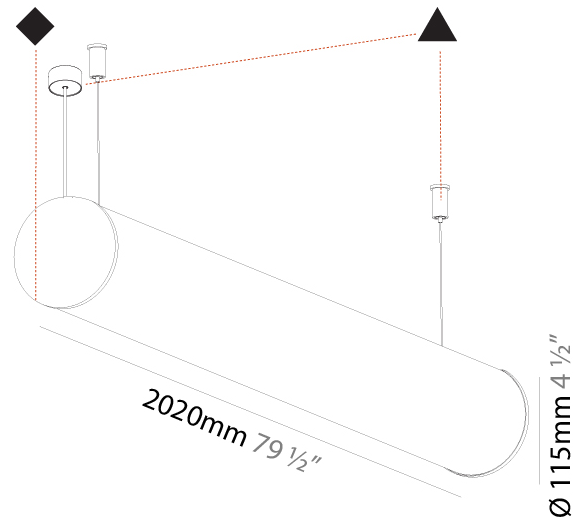

GENERAL

Series: Bunga
Brand: Prolicht
Division: Architectural
Mounting Type: Suspension
Mounting Location: Ceiling
Subcategory: Profile

PHYSICAL

Shape: Cylinder
Length (mm): 2020
Length (in): 79 1/2
Width (mm): 115
Width (in): 4 1/2
Height (mm): 115
Height (in): 4 1/2
Light Distribution: Omnidirectional
Weight (kg): 6.22
Weight (lbs): 13.71
Diffuser: PMMA - Opal
Fixture Finish: [SSR / BKV / CWI / CRY / HAB / UFT / ITA / RUA / FTG / MYG / LOD / PUS / FRO / FUP / KIA / POP / BLS / SPG / MEY / GOH / GUM / CHC / COM / ABZ / JAG / OBR / MOS / ROR](#)
Fixture Material: Aluminum
Cable Details: [2000mm or 6000mm Transparent Cable](#)
Upon Request: Cable colour - White / Black / Orange / Red

ELECTRICAL

Lamp Type: LED (Zhaga Standard)
Input Wattage (W): 35
Total Output Wattage (W): 28 / 22.8 (3500K)
Dimming: [Non-Dimming / Phase Dimming (120Vac only) / 0-10V Dimming](#)
Driver Included: Yes
Driver Location: Integrated
Driver Type: Constant Current - 120 / 277Vac
Driver Class: Class 2
Input Voltage (V): 120 - 277
Constant Current (MA): 350 / 700 (3500K)

LED

Color Temperature (°K): [3000 / 3500 / 4000](#)
Max. Delivered Lumen (lm): 3870 / 4008 / 4090
CRI: >80 CRI
Lamp Life (hrs): 50000

OPTICAL

RATINGS AND CERTIFICATIONS

Certified By: Certified for North American Standards
IP rating: IP20