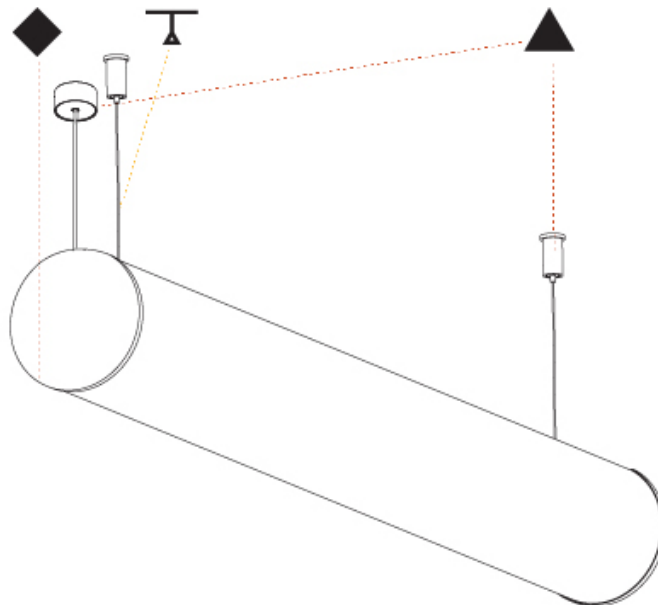

BUNGA SUSPENSION

A30695-

PROJECT

TYPE

SPECIFIER

QUANTITY

DATE

A