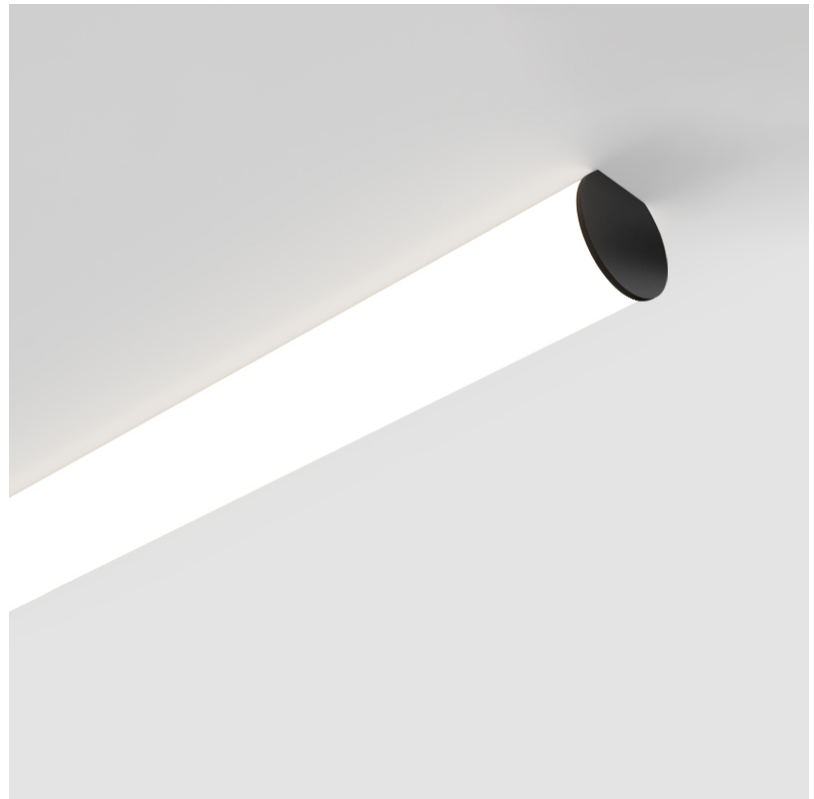

1. To build a product code in our configurator select the specify button on the base model # product page
2. To build a manual product code on this datasheet choose from the options listed below in blue font and add the suffix to the base model #

GENERAL

Series: Bunga
Brand: Prolicht
Division: Architectural
Mounting Type: Surface
Mounting Location: Ceiling
Subcategory: Profile

PHYSICAL

Shape: Cylinder
Diameter (mm): 115
Diameter (in): 4 1/2
Length (mm): 1180
Length (in): 46 7/16
Height (mm): 108
Height (in): 4 1/4
Light Distribution: Omnidirectional
Weight (kg): 3.685
Weight (lbs): 8.124
Diffuser: PMMA - Opal
Fixture Finish: SSR / BKV / CWI / CRY / HAB / UFT / ITA / RUA / FTG / MYG / LOD / PUS / FRO / FUP / KIA / POP / BLS / SPG / MEY / GOH / GUM / CHC / COM / ABZ / JAG / OBR / MOS / ROR
Fixture Material: Aluminum

ELECTRICAL

Lamp Type: LED (Zhaga Standard)
Input Wattage (W): 20
Total Output Wattage (W): 16 / 12.8 (3500K)
Dimming: Non-Dimming / Phase Dimming (120Vac only) / 0-10V Dimming
Driver Included: Yes
Driver Location: Integrated
Driver Type: Constant Current - 120 / 277Vac
Driver Class: Class 2
Input Voltage (V): 120 - 277
Constant Current (MA): 350 / 400 (3500K)

LED

Color Temperature (°K): 3000 / 3500 / 4000
Max. Delivered Lumen (lm): 2210 / 2293 / 2340
CRI: >80 CRI
Lamp Life (hrs): 50000

OPTICAL

RATINGS AND CERTIFICATIONS

Certified By: Certified for North American Standards
IP rating: IP20