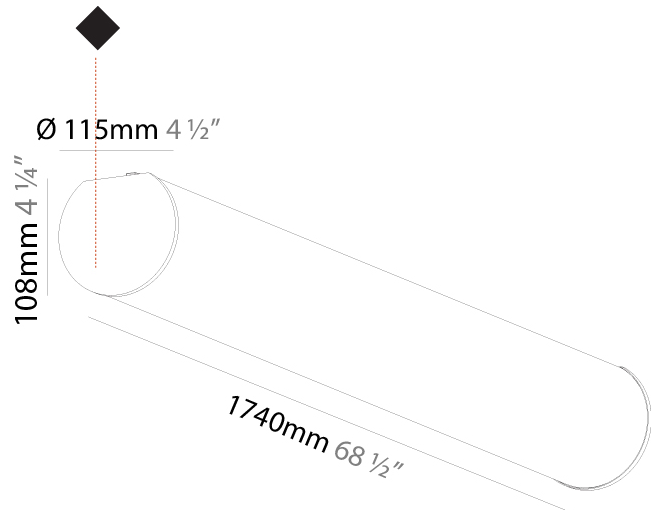

A3D121-

base number	LED Dimming	Color Temperature	Finishes (Diamond)

1. To build a product code in our configurator select the specify button on the base model # product page
2. To build a manual product code on this datasheet choose from the options listed below in blue font and add the suffix to the base model #

GENERAL

Series: Bunga
Partner: Prolicht
Division: Architectural
Installation: Surface
Product Type: Linear Profiles
Mounting Location: Ceiling

PHYSICAL

Shape: Cylinder
Diameter (mm): 115
Diameter (in): 4 1/2
Length (mm): 1740
Length (in): 68 1/2
Height (mm): 108
Height (in): 4 1/4
Weight (kg): 5.138
Weight (lbs): 11.327
Diffuser: PMMA - Opal
Fixture Finish: SSR / BKV / CWI / CRY / HAB / UFT / ITA / RUA / FTG / MYG / LOD / PUS / FRO / FUP / KIA / POP / BLS / SPG / MEY / GOH / CHC / COM / ABZ / JAG / OBR / MOS / ROR
Fixture Material: PMMA / Aluminum

ELECTRICAL

Lamp Type: LED (Zhaga Standard)
Input Wattage (W): 30
Total Output Wattage (W): 24 / 19.2 (3500K)
Dimming: Non-Dimming / Phase Dimming (120Vac only) / 0-10V Dimming
Driver Included: Yes
Driver Location: Integrated
Driver Type: Constant Current - 120 / 277Vac
Driver Class: Class 2
Input Voltage (V): 120 - 277
Constant Current (MA): 350 / 600 (3500K)

LED

Color Temperature (°K): 3000 / 3500 / 4000
Max. Delivered Lumen (lm): 3320 / 3440 / 3510
CRI: >80 CRI
Lamp Life (hrs): 50000

OPTICAL

RATINGS AND CERTIFICATIONS

Certified By: Certified for North American Standards
IP rating: IP20