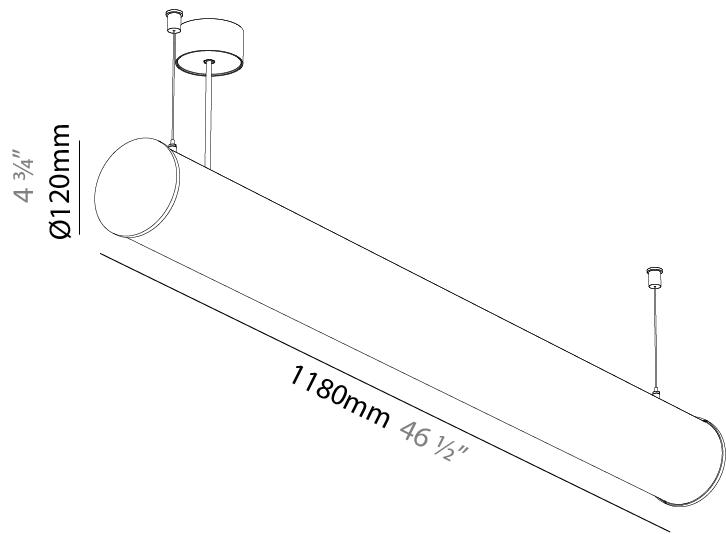

GENERAL

Series: Bunga
Partner: Prolicht
Division: Architectural
Installation: Suspension
Product Type: Linear Profiles
Mounting Location: Ceiling

PHYSICAL

Shape: Cylinder
Length (mm): 1180
Length (in): 46 7/16
Width (mm): 115
Width (in): 4 1/2
Height (mm): 115
Height (in): 4 1/2
Max. Overall Height (mm): 2115
Max. Overall Height (in): 83 1/4
Weight (kg): 4.038
Weight (lbs): 8.88
Diffuser: PMMA - Opal
Fixture Finish: [SSR / BKV / CWI / CRY / HAB / UFT / ITA / RUA / FTG / MYG / LOD / PUS / FRO / FUP / KIA / POP / BLS / SPG / MEY / GOH / CHC / COM / ABZ / JAG / OBR / MOS / ROR](#)
Fixture Material: PMMA / Aluminum
Cable Details: 2000mm or 6000mm Transparent Cable
Upon Request: Cable colour - White / Black / Orange / Red

ELECTRICAL

Lamp Type: LED (Zhaga Standard)
Input Wattage (W): 20
Total Output Wattage (W): 16 / 12.8 (3500K)
Dimming: [Non-Dimming / Phase Dimming (120Vac only) / 0-10V Dimming](#)
Driver Included: Yes
Driver Location: Integrated
Driver Type: Constant Current - 120 / 277Vac
Driver Class: Class 2
Input Voltage (V): 120 - 277
Constant Current (MA): 350 / 400 (3500K)

LED

Color Temperature (°K): 3000 / 3500 / 4000
Max. Delivered Lumen (lm): 2210 / 2293 / 2340
CRI: >80 CRI
Lamp Life (hrs): 50000

OPTICAL

RATINGS AND CERTIFICATIONS

Certified By: Certified for North American Standards
IP rating: IP20

PROJECT
TYPE
SPECIFIER
QUANTITY
DATE