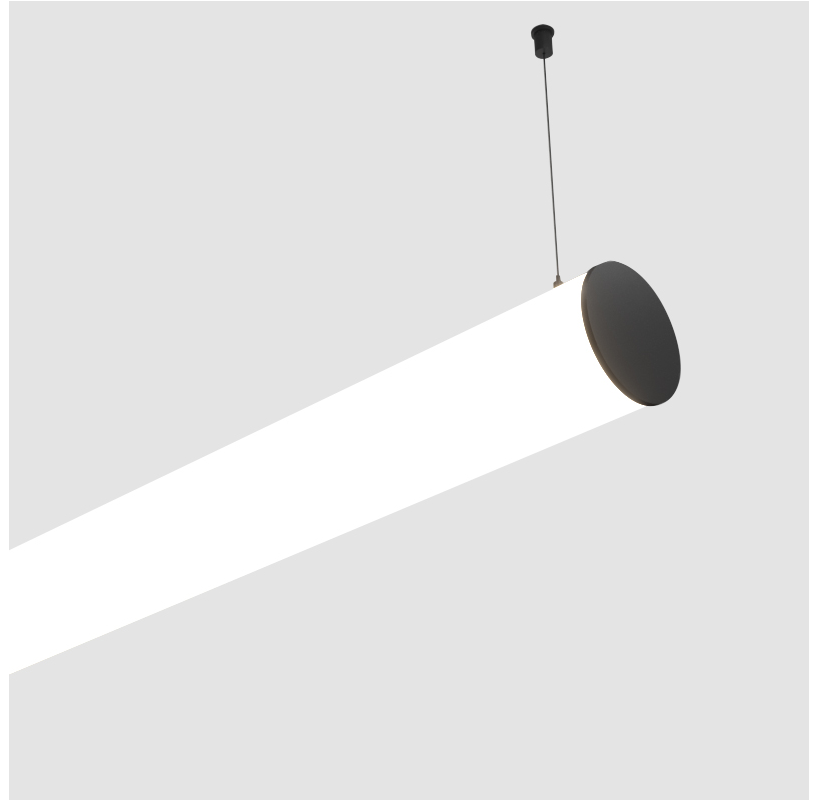

BUNGA SUSPENSION

A3BU-SUS-SYS

base number

1. To build a product code in our configurator select the specify button on the base model # product page
2. To build a manual product code on this datasheet choose from the options listed below in blue font and add the suffix to the base model #

GENERAL

Series: Bunga
Partner: Prolicht
Division: Architectural
Installation: Suspension
Product Type: Linear Profiles
Mounting Location: Ceiling

PHYSICAL

Length (mm): Custom length
Length (in): Custom length
Fixture Finish: SSR / BKV / CWI / CRY / HAB / UFT / ITA / RUA / FTG / MYG / LOD / PUS / FRO / FUP / KIA / POP / BLS / SPG / MEY / GOH / CHC / COM / ABZ / JAG / OBR / MOS / ROR
Fixture Material: Aluminum
Upon Request: Printed Letters & Signs

ELECTRICAL

Lamp Type: LED (Zhaga Standard)
Dimming: 0-10V Dimming / Phase Dimming (120Vac Only)
Driver Included: Yes
Driver Location: Integrated
Driver Type: Constant Current - 120 / 277Vac
Driver Class: Class 2
Input Voltage (V): 120 - 277
Constant Current (MA): 350 / 100-125 / 350

LED

Lamp Life (hrs): 50000
Upon Request: Color Temperature RGB-W Tunable CRI (no minimum qty) price increase + longer lead time

OPTICAL

RATINGS AND CERTIFICATIONS

Certified By: Certified for North American Standards
IP rating: IP20

PROJECT	_____
TYPE	_____
SPECIFIER	_____
QUANTITY	_____
DATE	_____