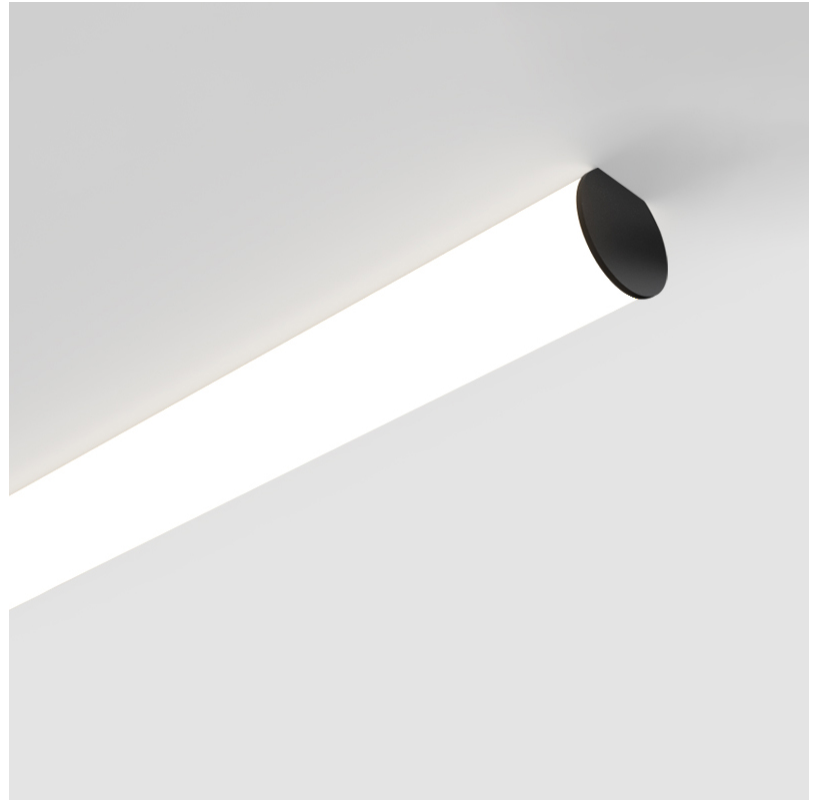

base number	LED Dimming	Color Temperature	Finishes (Diamond)

1. To build a product code in our configurator select the specify button on the base model # product page
2. To build a manual product code on this datasheet choose from the options listed below in blue font and add the suffix to the base model #

GENERAL

Series: Bunga
Partner: Prolicht
Division: Architectural
Installation: Surface
Product Type: Linear Profiles
Mounting Location: Ceiling

PHYSICAL

Shape: Cylinder
Diameter (mm): 115
Diameter (in): 4 1/2"
Length (mm): 1180
Length (in): 46 7/16"
Height (mm): 108
Height (in): 4 1/4"
Weight (kg): 3.685
Weight (lbs): 8.124
Diffuser: PMMA - Opal
Fixture Finish: SSR / BKV / CWI / CRY / HAB / UFT / ITA / RUA / FTG / MYG / LOD / PUS / FRO / FUP / KIA / POP / BLS / SPG / MEY / GOH / CHC / COM / ABZ / JAG / OBR / MOS / ROR
Fixture Material: PMMA / Aluminum

ELECTRICAL

Lamp Type: LED (Zhaga Standard)
Input Wattage (W): 20
Total Output Wattage (W): 16 / 12.8 (3500K)
Dimming: Non-Dimming / Phase Dimming (120Vac only) / 0-10V Dimming
Driver Included: Yes
Driver Location: Integrated
Driver Type: Constant Current - 120 / 277Vac
Driver Class: Class 2
Input Voltage (V): 120 - 277
Constant Current (MA): 350 / 400 (3500K)

LED

Color Temperature (°K): 3000 / 3500 / 4000
Max. Delivered Lumen (lm): 2210 / 2293 / 2340
CRI: >80 CRI
Lamp Life (hrs): 50000

OPTICAL

RATINGS AND CERTIFICATIONS

Certified By: Certified for North American Standards
IP rating: IP20