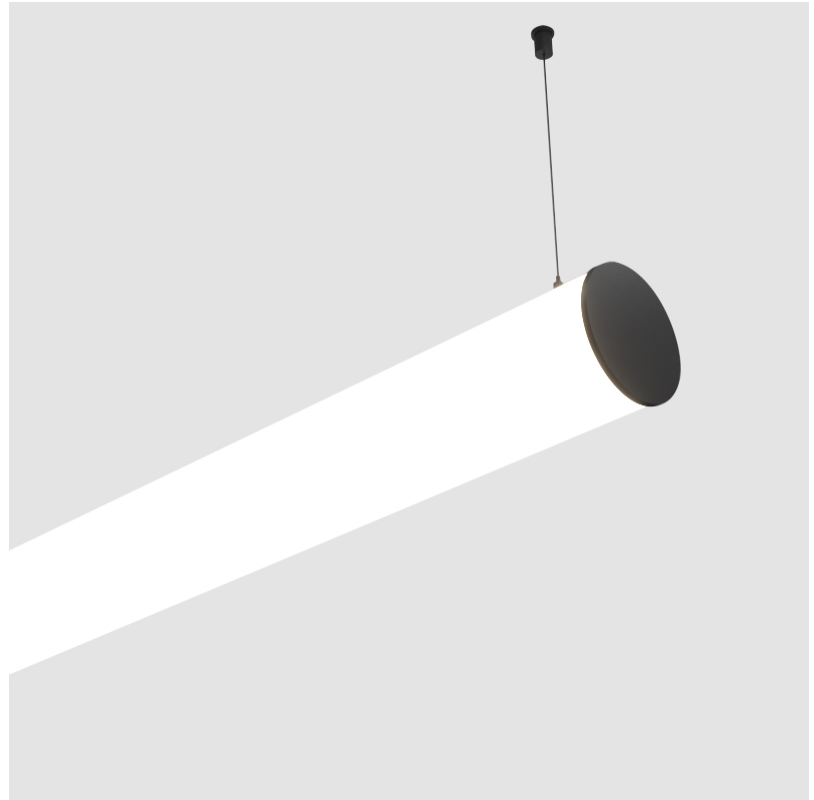

GENERAL

Series: Bunga
Partner: Prolicht
Division: Architectural
Installation: Suspension
Product Type: Linear Profiles
Mounting Location: Ceiling

PHYSICAL

Shape: Cylinder
Length (mm): 1180
Length (in): 46 7/16
Width (mm): 115
Width (in): 4 1/2
Height (mm): 115
Height (in): 4 1/2
Max. Overall Height (mm): 2115
Max. Overall Height (in): 83 1/4
Weight (kg): 4.038
Weight (lbs): 8.88
Diffuser: PMMA - Opal
Fixture Finish: [SSR / BKV / CWI / CRY / HAB / UFT / ITA / RUA / FTG / MYG / LOD / PUS / FRO / FUP / KIA / POP / BLS / SPG / MEY / GOH / CHC / COM / ABZ / JAG / OBR / MOS / ROR](#)
Fixture Material: PMMA / Aluminum
Cable Details: 2000mm or 6000mm Transparent Cable
Upon Request: Cable colour - White / Black / Orange / Red

ELECTRICAL

Lamp Type: LED (Zhaga Standard)
Input Wattage (W): 20
Total Output Wattage (W): 16 / 12.8 (3500K)
Dimming: [Non-Dimming / Phase Dimming (120Vac only) / 0-10V Dimming](#)
Driver Included: Yes
Driver Location: Integrated
Driver Type: Constant Current - 120 / 277Vac
Driver Class: Class 2
Input Voltage (V): 120 - 277
Constant Current (MA): 350 / 400 (3500K)

LED

Color Temperature (°K): 3000 / 3500 / 4000
Max. Delivered Lumen (lm): 2210 / 2293 / 2340
CRI: >80 CRI
Lamp Life (hrs): 50000

OPTICAL

RATINGS AND CERTIFICATIONS

Certified By: Certified for North American Standards
IP rating: IP20

PROJECT
TYPE
SPECIFIER
QUANTITY
DATE