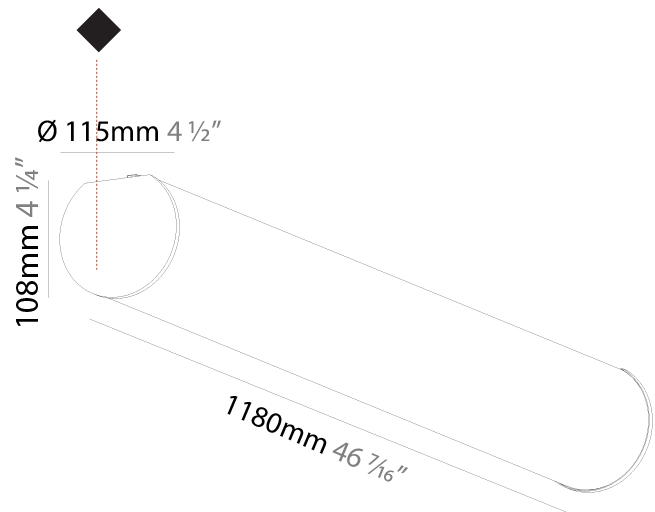

base number	LED Dimming	Color Temperature	Finishes (Diamond)

1. To build a product code in our configurator select the specify button on the base model # product page
2. To build a manual product code on this datasheet choose from the options listed below in blue font and add the suffix to the base model #

GENERAL

Series: Bunga
Partner: Prolicht
Division: Architectural
Installation: Surface
Product Type: Linear Profiles
Mounting Location: Ceiling

PHYSICAL

Shape: Cylinder
Diameter (mm): 115
Diameter (in): 4 1/2"
Length (mm): 1180
Length (in): 46 7/16"
Height (mm): 108
Height (in): 4 1/4"
Weight (kg): 3.685
Weight (lbs): 8.124
Diffuser: PMMA - Opal
Fixture Finish: SSR / BKV / CWI / CRY / HAB / UFT / ITA / RUA / FTG / MYG / LOD / PUS / FRO / FUP / KIA / POP / BLS / SPG / MEY / GOH / CHC / COM / ABZ / JAG / OBR / MOS / ROR
Fixture Material: PMMA / Aluminum

ELECTRICAL

Lamp Type: LED (Zhaga Standard)
Input Wattage (W): 20
Total Output Wattage (W): 16 / 12.8 (3500K)
Dimming: Non-Dimming / Phase Dimming (120Vac only) / 0-10V Dimming
Driver Included: Yes
Driver Location: Integrated
Driver Type: Constant Current - 120 / 277Vac
Driver Class: Class 2
Input Voltage (V): 120 - 277
Constant Current (MA): 350 / 400 (3500K)

LED

Color Temperature (°K): 3000 / 3500 / 4000
Max. Delivered Lumen (lm): 2210 / 2293 / 2340
CRI: >80 CRI
Lamp Life (hrs): 50000

OPTICAL

RATINGS AND CERTIFICATIONS

Certified By: Certified for North American Standards
IP rating: IP20