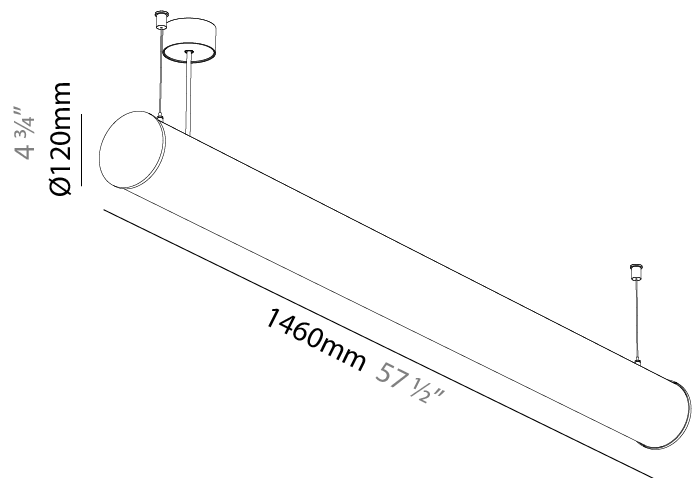

GENERAL

Series: Bunga
Partner: Prolicht
Division: Architectural
Installation: Suspension
Product Type: Linear Profiles
Mounting Location: Ceiling

PHYSICAL

Shape: Cylinder
Length (mm): 1460
Length (in): 57 1/2
Width (mm): 115
Width (in): 4 1/2
Height (mm): 115
Height (in): 4 1/2
Max. Overall Height (mm): 2115
Max. Overall Height (in): 83 1/4
Weight (kg): 4.767
Weight (lbs): 10.509
Diffuser: PMMA - Opal
[Fixture Finish: SSR / BKV / CWI / CRY / HAB / UFT / ITA / RUA / FTG / MYG / LOD / PUS / FRO / FUP / KIA / POP / BLS / SPG / MEY / GOH / CHC / COM / ABZ / JAG / OBR / MOS / ROR](#)
Fixture Material: PMMA / Aluminum
[Cable Details: 2000mm or 6000mm Transparent Cable](#)
Upon Request: Cable colour - White / Black / Orange / Red

ELECTRICAL

Lamp Type: LED (Zhaga Standard)
Input Wattage (W): 25
Total Output Wattage (W): 20 / 16 (3500K)
[Dimming: Non-Dimming / Phase Dimming (120Vac only) / 0-10V Dimming](#)
Driver Included: Yes
Driver Location: Integrated
Driver Type: Constant Current - 120 / 277Vac
Driver Class: Class 2
Input Voltage (V): 120 - 277
Constant Current (MA): 350 / 500 (3500K)

LED

[Color Temperature (°K): 3000 / 3500 / 4000](#)
Max. Delivered Lumen (lm): 2770 / 2862 / 2920
CRI: >80 CRI
Lamp Life (hrs): 50000

OPTICAL

RATINGS AND CERTIFICATIONS

Certified By: Certified for North American Standards
IP rating: IP20