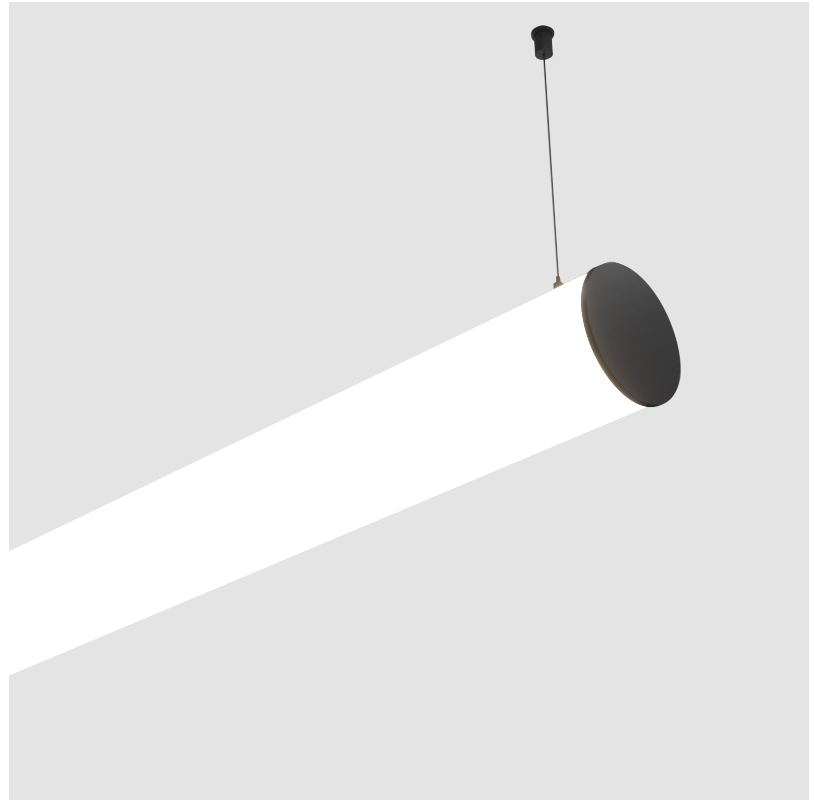

GENERAL

Series: Bunga
Partner: Prolicht
Division: Architectural
Installation: Suspension
Product Type: Linear Profiles
Mounting Location: Ceiling

PHYSICAL

Shape: Cylinder
Length (mm): 1460
Length (in): 57 1/2
Width (mm): 115
Width (in): 4 1/2
Height (mm): 115
Height (in): 4 1/2
Max. Overall Height (mm): 2115
Max. Overall Height (in): 83 1/4
Weight (kg): 4.767
Weight (lbs): 10.509
Diffuser: PMMA - Opal
Fixture Finish: [SSR / BKV / CWI / CRY / HAB / UFT / ITA / RUA / FTG / MYG / LOD / PUS / FRO / FUP / KIA / POP / BLS / SPG / MEY / GOH / CHC / COM / ABZ / JAG / OBR / MOS / ROR](#)
Fixture Material: PMMA / Aluminum
Cable Details: 2000mm or 6000mm Transparent Cable
Upon Request: Cable colour - White / Black / Orange / Red

ELECTRICAL

Lamp Type: LED (Zhaga Standard)
Input Wattage (W): 25
Total Output Wattage (W): 20 / 16 (3500K)
Dimming: [Non-Dimming / Phase Dimming (120Vac only) / 0-10V Dimming](#)
Driver Included: Yes
Driver Location: Integrated
Driver Type: Constant Current - 120 / 277Vac
Driver Class: Class 2
Input Voltage (V): 120 - 277
Constant Current (MA): 350 / 500 (3500K)

LED

Color Temperature (°K): 3000 / 3500 / 4000
Max. Delivered Lumen (lm): 2770 / 2862 / 2920
CRI: >80 CRI
Lamp Life (hrs): 50000

OPTICAL

RATINGS AND CERTIFICATIONS

Certified By: Certified for North American Standards
IP rating: IP20