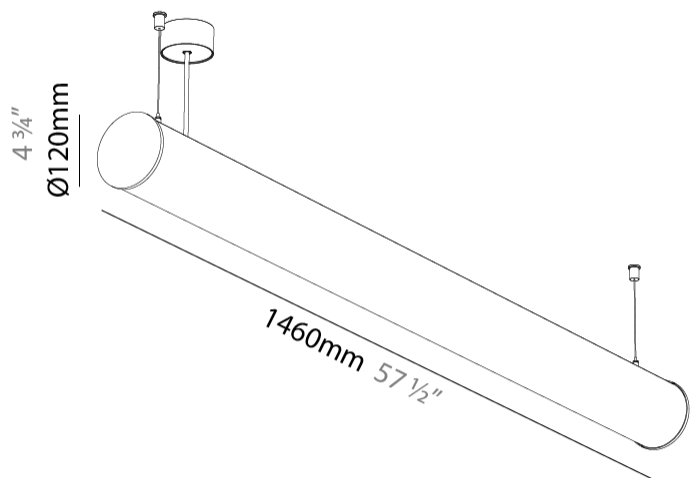

GENERAL

Series: Bunga
Partner: Prolicht
Division: Architectural
Installation: Suspension
Product Type: Linear Profiles
Mounting Location: Ceiling

PHYSICAL

Shape: Cylinder
Length (mm): 1460
Length (in): 57 1/2
Width (mm): 115
Width (in): 4 1/2
Height (mm): 115
Height (in): 4 1/2
Max. Overall Height (mm): 2115
Max. Overall Height (in): 83 1/4
Weight (kg): 4.767
Weight (lbs): 10.509
Diffuser: PMMA - Opal
Fixture Finish: [SSR / BKV / CWI / CRY / HAB / UFT / ITA / RUA / FTG / MYG / LOD / PUS / FRO / FUP / KIA / POP / BLS / SPG / MEY / GOH / CHC / COM / ABZ / JAG / OBR / MOS / ROR](#)
Fixture Material: PMMA / Aluminum
Cable Details: 2000mm or 6000mm Transparent Cable
Upon Request: Cable colour - White / Black / Orange / Red

ELECTRICAL

Lamp Type: LED (Zhaga Standard)
Input Wattage (W): 25
Total Output Wattage (W): 20 / 16 (3500K)
Dimming: [Non-Dimming / Phase Dimming (120Vac only) / 0-10V Dimming](#)
Driver Included: Yes
Driver Location: Integrated
Driver Type: Constant Current - 120 / 277Vac
Driver Class: Class 2
Input Voltage (V): 120 - 277
Constant Current (MA): 350 / 500 (3500K)

LED

Color Temperature (°K): 3000 / 3500 / 4000
Max. Delivered Lumen (lm): 2770 / 2862 / 2920
CRI: >80 CRI
Lamp Life (hrs): 50000

OPTICAL

RATINGS AND CERTIFICATIONS

Certified By: Certified for North American Standards
IP rating: IP20