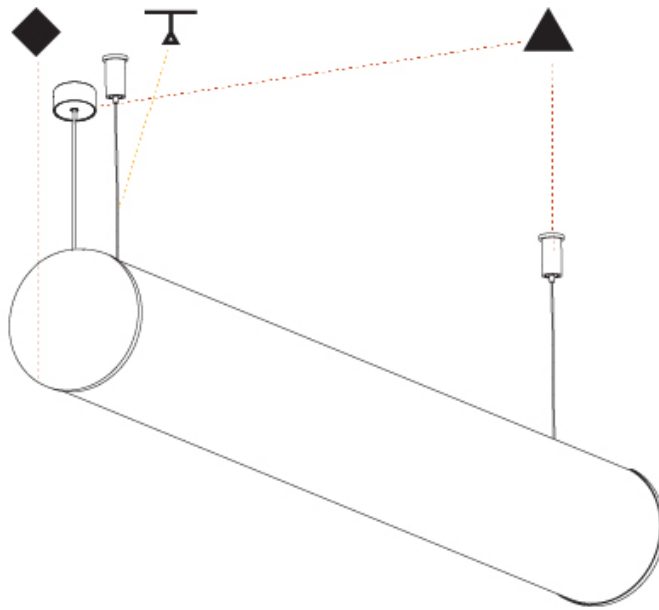

A30699-

PROJECT

TYPE

SPECIFIER

QUANTITY

DATE

A