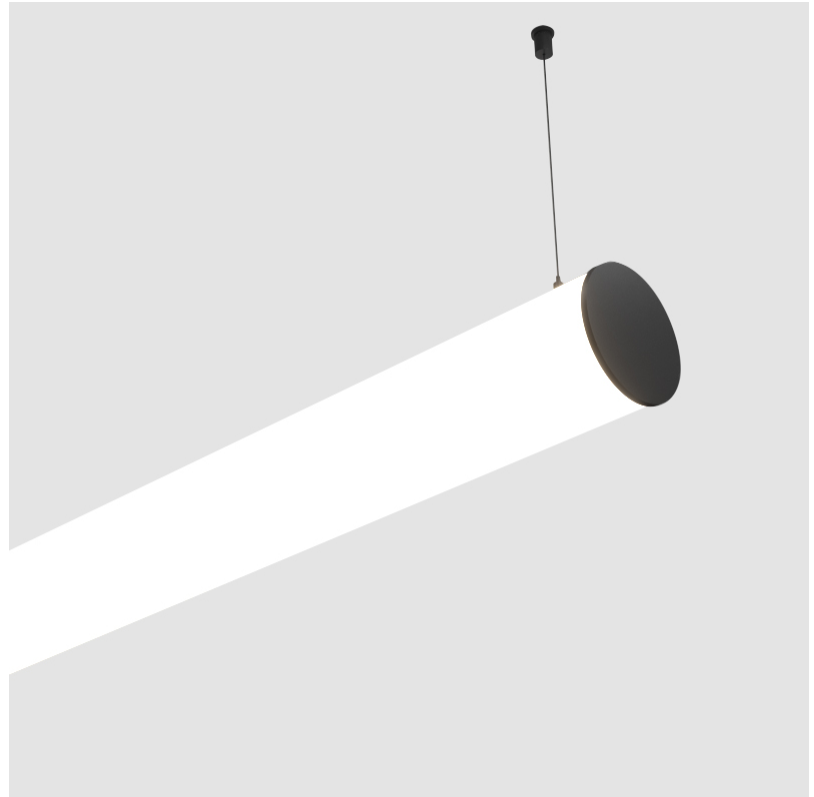

1. To build a product code in our configurator select the specify button on the base model # product page
2. To build a manual product code on this datasheet choose from the options listed below in blue font and add the suffix to the base model #

GENERAL

Series: Bunga
Brand: Prolicht
Division: Architectural
Mounting Type: Suspension
Mounting Location: Ceiling
Subcategory: Profile

PHYSICAL

Shape: Cylinder
Length (mm): 1740
Length (in): 68 ½
Width (mm): 115
Width (in): 4 ½
Height (mm): 115
Height (in): 4 ½
Light Distribution: Omnidirectional
Weight (kg): 5.492
Weight (lbs): 12.107
Diffuser: PMMA - Opal
Fixture Finish: [SSR / BKV / CWI / CRY / HAB / UFT / ITA / RUA / FTG / MYG / LOD / PUS / FRO / FUP / KIA / POP / BLS / SPG / MEY / GOH / GUM / CHC / COM / ABZ / JAG / OBR / MOS / ROR](#)
Fixture Material: Aluminum
Cable Details: 2000mm or 6000mm Transparent Cable

ELECTRICAL

Lamp Type: LED (Zhaga Standard)
Input Wattage (W): 30
Total Output Wattage (W): 24 / 19.2 (3500K)
Dimming: [Non-Dimming / Phase Dimming (120Vac only) / 0-10V Dimming](#)
Driver Included: Yes
Driver Location: Integrated
Driver Type: Constant Current - 120 / 277Vac
Driver Class: Class 2
Input Voltage (V): 120 - 277
Constant Current (MA): 350 / 600 (3500K)

LED

Color Temperature (°K): [3000 / 3500 / 4000](#)
Max. Delivered Lumen (lm): 3320 / 3440 / 3510
CRI: >80 CRI
Lamp Life (hrs): 50000

OPTICAL

RATINGS AND CERTIFICATIONS

Certified By: Certified for North American Standards
IP rating: IP20