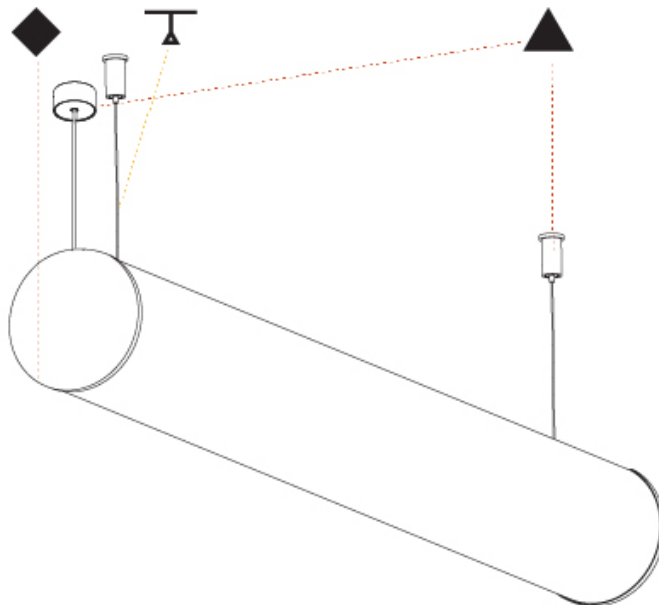

BUNGA SUSPENSION

A30697-

PROJECT

TYPE

SPECIFIER

QUANTITY

DATE

A