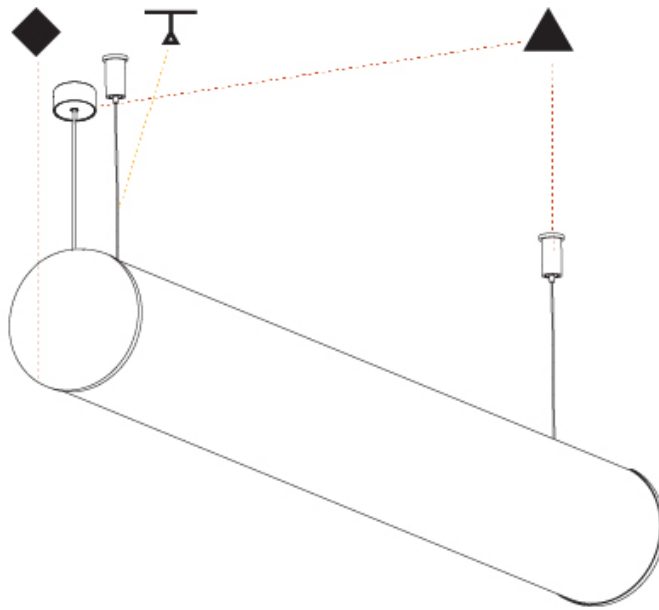

BUNGA SUSPENSION

A30695-

PROJECT

TYPE

SPECIFIER

QUANTITY

DATE

A