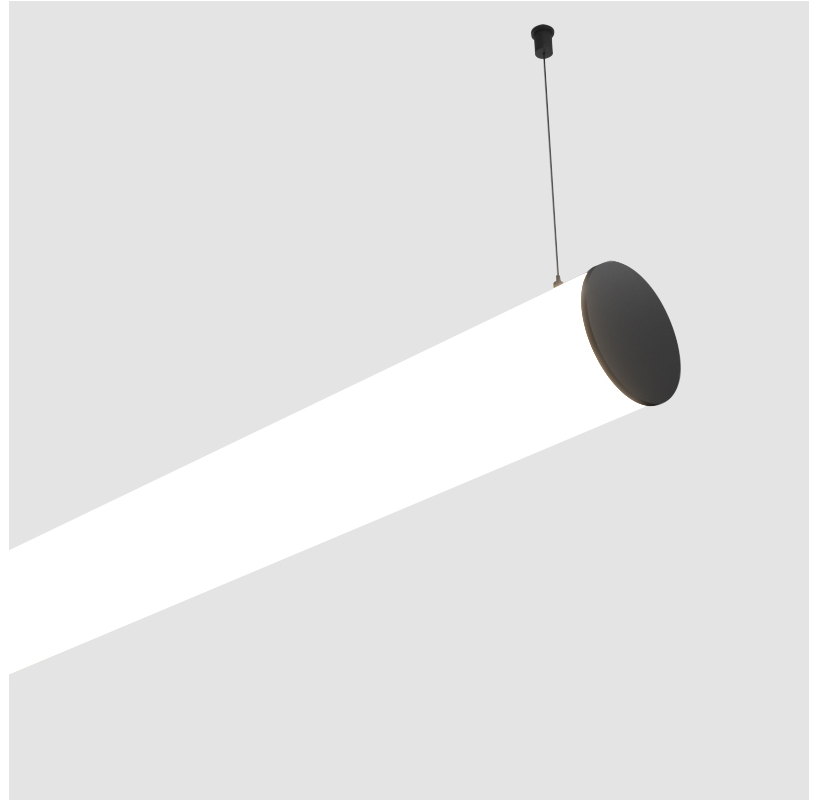

BUNGA SUSPENSION

A3BU-SUS-SYS

base number

1. To build a product code in our configurator select the specify button on the base model # product page
2. To build a manual product code on this datasheet choose from the options listed below in blue font and add the suffix to the base model #

GENERAL

Series: Bunga
Brand: Prolicht
Division: Architectural
Mounting Type: Suspension
Mounting Location: Ceiling
Subcategory: Profile

PHYSICAL

Length (mm): Custom length
Length (in): Custom length
Fixture Finish: SSR / BKV / CWI / CRY / HAB / UFT / ITA / RUA / FTG / MYG / LOD / PUS / FRO / FUP / KIA / POP / BLS / SPG / MEY / GOH / GUM / CHC / COM / ABZ / JAG / OBR / MOS / ROR
Fixture Material: Aluminum
Upon Request: Printed Letters & Signs

ELECTRICAL

Lamp Type: LED (Zhaga Standard)
Dimming: 0-10V Dimming / Phase Dimming (120Vac Only)
Driver Included: Yes
Driver Location: Integrated
Driver Type: Constant Current - 120 / 277Vac
Driver Class: Class 2
Input Voltage (V): 120 - 277
Constant Current (MA): 350 / 100-125 / 350

LED

Lamp Life (hrs): 50000
Upon Request: Color Temperature RGB-W Tunable CRI (no minimum qty) price increase + longer lead time

OPTICAL

RATINGS AND CERTIFICATIONS

Certified By: Certified for North American Standards
IP rating: IP20

PROJECT

TYPE

SPECIFIER

QUANTITY

DATE