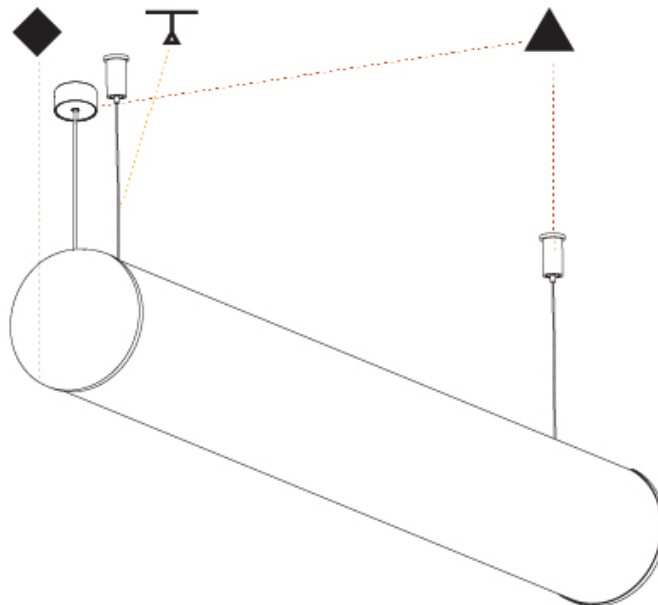

BUNGA SUSPENSION

A30698-

PROJECT

TYPE

SPECIFIER

QUANTITY

DATE

A