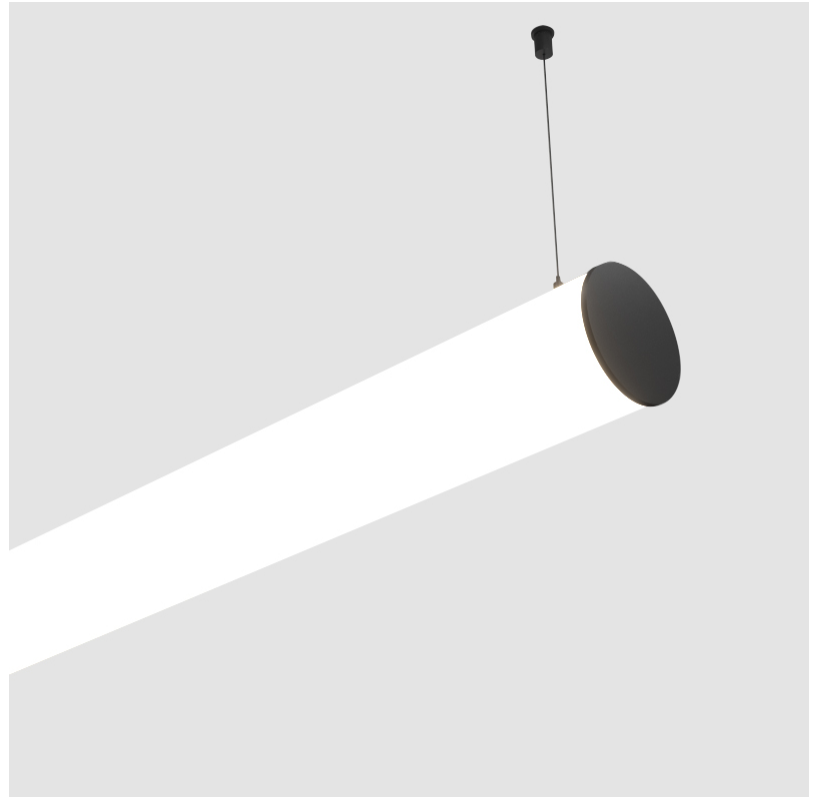

GENERAL

Series: Bunga
Brand: Prolicht
Division: Architectural
Mounting Type: Suspension
Mounting Location: Ceiling
Subcategory: Profile

PHYSICAL

Shape: Cylinder
Length (mm): 1180
Length (in): 46 ⁷/₁₆
Width (mm): 115
Width (in): 4 ¹/₂
Height (mm): 115
Height (in): 4 ¹/₂
Max. Overall Height (mm): 2115
Max. Overall Height (in): 83 ¹/₄
Light Distribution: Omnidirectional
Weight (kg): 4.038
Weight (lbs): 8.88
Diffuser: PMMA - Opal
Fixture Finish: SSR / BKV / CWI / CRY / HAB / UFT / ITA / RUA / FTG / MYG / LOD / PUS / FRO / FUP / KIA / POP / BLS / SPG / MEY / GOH / GUM / CHC / COM / ABZ / JAG / OBR / MOS / ROR
Fixture Material: Aluminum
Cable Details: 2000mm or 6000mm Transparent Cable
Upon Request: Cable colour - White / Black / Orange / Red

ELECTRICAL

Lamp Type: LED (Zhaga Standard)
Input Wattage (W): 20
Total Output Wattage (W): 16 / 12.8 (3500K)
Dimming: Non-Dimming / Phase Dimming (120Vac only) / 0-10V Dimming
Driver Included: Yes
Driver Location: Integrated
Driver Type: Constant Current - 120 / 277Vac
Driver Class: Class 2
Input Voltage (V): 120 - 277
Constant Current (MA): 350 / 400 (3500K)

LED

Color Temperature (*K): 3000 / 3500 / 4000
Max. Delivered Lumen (lm): 2210 / 2293 / 2340
CRI: >80 CRI
Lamp Life (hrs): 50000

OPTICAL

RATINGS AND CERTIFICATIONS

Certified By: Certified for North American Standards
IP rating: IP20