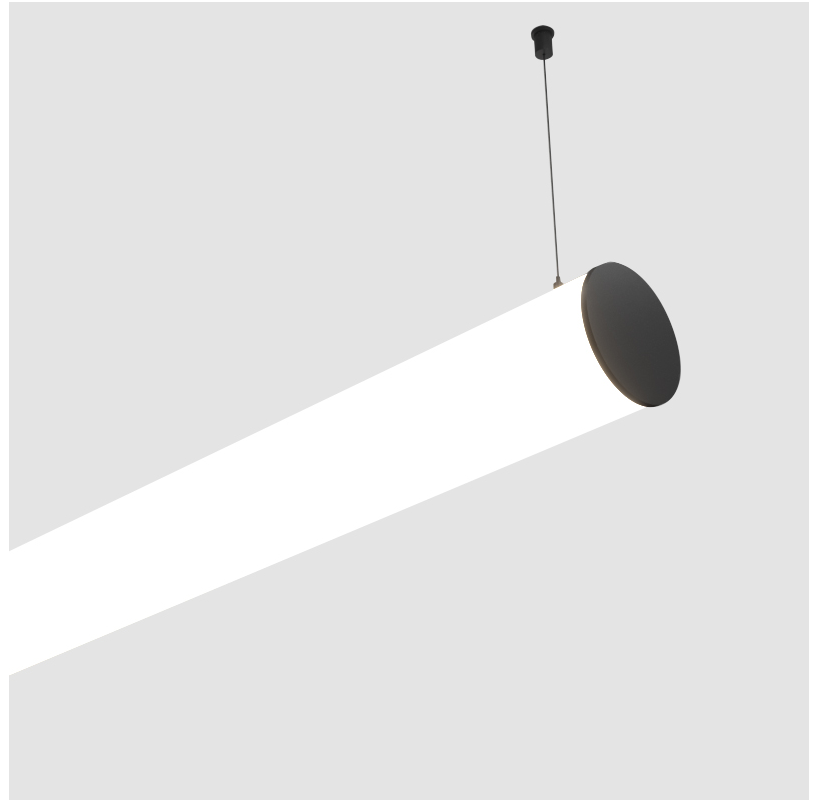

GENERAL

Series: Bunga
Brand: Prolicht
Division: Architectural
Mounting Type: Suspension
Mounting Location: Ceiling
Subcategory: Profile

PHYSICAL

Shape: Cylinder
Length (mm): 900
Length (in): 35 7/16
Width (mm): 115
Width (in): 4 1/2
Height (mm): 115
Height (in): 4 1/2
Max. Overall Height (mm): 2115
Max. Overall Height (in): 83 1/4
Light Distribution: Omnidirectional
Weight (kg): 3.308
Weight (lbs): 7.28
Diffuser: PMMA - Opal
Fixture Finish: [SSR / BKV / CWI / CRY / HAB / UFT / ITA / RUA / FTG / MYG / LOD / PUS / FRO / FUP / KIA / POP / BLS / SPG / MEY / GOH / GUM / CHC / COM / ABZ / JAG / OBR / MOS / ROR](#)
Fixture Material: Aluminum
Cable Details: [2000mm or 6000mm Transparent Cable](#)
Upon Request: Cable colour - White / Black / Orange / Red

ELECTRICAL

Lamp Type: LED (Zhaga Standard)
Input Wattage (W): 15
Total Output Wattage (W): 12 / 11.1 (3500K)
Dimming: [Non-Dimming / Phase Dimming (120Vac only) / 0-10V Dimming](#)
Driver Included: Yes
Driver Location: Integrated
Driver Type: Constant Current - 120 / 277Vac
Driver Class: Class 2
Input Voltage (V): 120 - 277
Constant Current (MA): 350 / 375 (3500K)

LED

Color Temperature (°K): [3000 / 3500 / 4000](#)
Max. Delivered Lumen (lm): 1660 / 1715 / 1750
CRI: >80 CRI
Lamp Life (hrs): 50000

OPTICAL

RATINGS AND CERTIFICATIONS

Certified By: Certified for North American Standards
IP rating: IP20