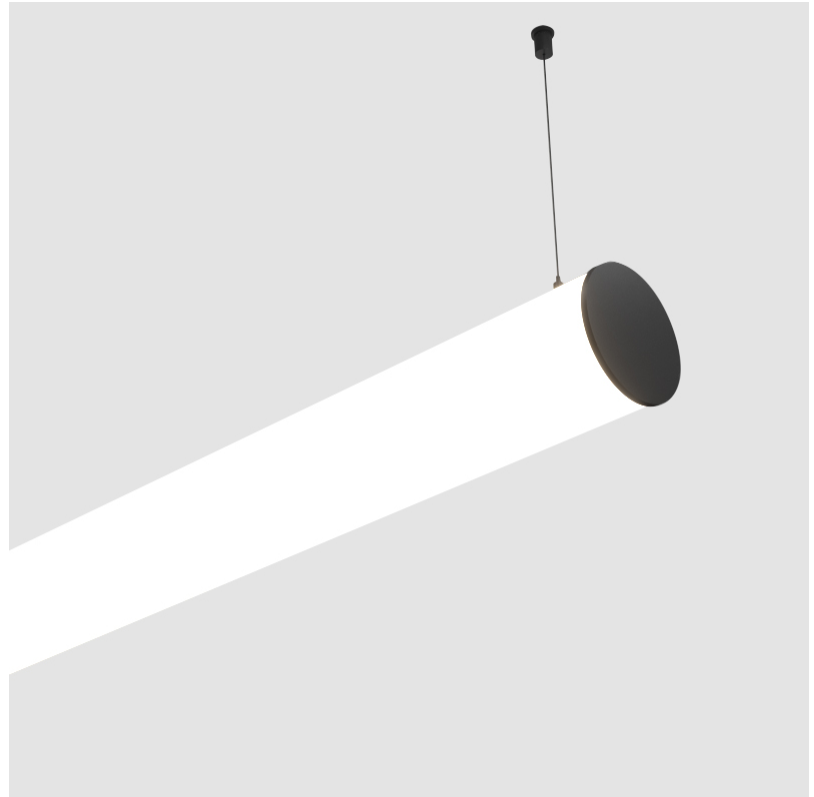

GENERAL

Series: Bunga
Brand: Prolicht
Division: Architectural
Mounting Type: Suspension
Mounting Location: Ceiling
Subcategory: Profile

PHYSICAL

Shape: Cylinder
Length (mm): 1460
Length (in): 57 ½
Width (mm): 115
Width (in): 4 ½
Height (mm): 115
Height (in): 4 ½
Max. Overall Height (mm): 2115
Max. Overall Height (in): 83 ¼
Light Distribution: Omnidirectional
Weight (kg): 4.767
Weight (lbs): 10.509
Diffuser: PMMA - Opal
Fixture Finish: [SSR / BKV / CWI / CRY / HAB / UFT / ITA / RUA / FTG / MYG / LOD / PUS / FRO / FUP / KIA / POP / BLS / SPG / MEY / GOH / GUM / CHC / COM / ABZ / JAG / OBR / MOS / ROR](#)
Fixture Material: Aluminum
Cable Details: [2000mm or 6000mm Transparent Cable](#)
Upon Request: Cable colour - White / Black / Orange / Red

ELECTRICAL

Lamp Type: LED (Zhaga Standard)
Input Wattage (W): 25
Total Output Wattage (W): 20 / 16 (3500K)
Dimming: [Non-Dimming / Phase Dimming (120Vac only) / 0-10V Dimming](#)
Driver Included: Yes
Driver Location: Integrated
Driver Type: Constant Current - 120 / 277Vac
Driver Class: Class 2
Input Voltage (V): 120 - 277
Constant Current (MA): 350 / 500 (3500K)

LED

Color Temperature (°K): [3000 / 3500 / 4000](#)
Max. Delivered Lumen (lm): 2770 / 2862 / 2920
CRI: >80 CRI
Lamp Life (hrs): 50000

OPTICAL

RATINGS AND CERTIFICATIONS

Certified By: Certified for North American Standards
IP rating: IP20