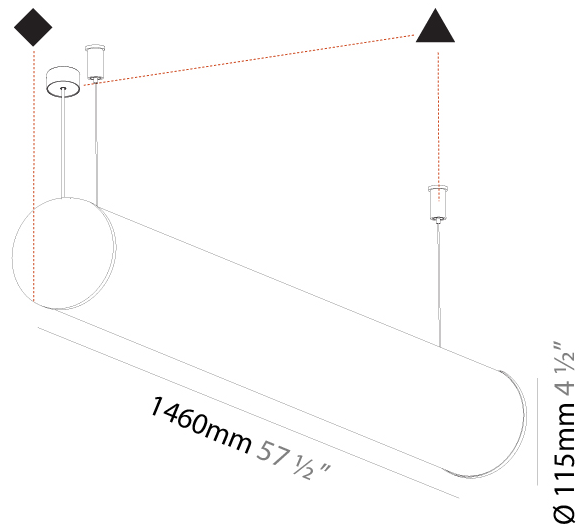

GENERAL

Series: Bunga
Brand: Prolicht
Division: Architectural
Mounting Type: Suspension
Mounting Location: Ceiling
Subcategory: Profile

PHYSICAL

Shape: Cylinder
Length (mm): 1460
Length (in): 57 ½
Width (mm): 115
Width (in): 4 ½
Height (mm): 115
Height (in): 4 ½
Max. Overall Height (mm): 2115
Max. Overall Height (in): 83 ¼
Light Distribution: Omnidirectional
Weight (kg): 4.767
Weight (lbs): 10.509
Diffuser: PMMA - Opal
Fixture Finish: [SSR / BKV / CWI / CRY / HAB / UFT / ITA / RUA / FTG / MYG / LOD / PUS / FRO / FUP / KIA / POP / BLS / SPG / MEY / GOH / GUM / CHC / COM / ABZ / JAG / OBR / MOS / ROR](#)
Fixture Material: Aluminum
Cable Details: [2000mm or 6000mm Transparent Cable](#)
Upon Request: Cable colour - White / Black / Orange / Red

ELECTRICAL

Lamp Type: LED (Zhaga Standard)
Input Wattage (W): 25
Total Output Wattage (W): 20 / 16 (3500K)
Dimming: [Non-Dimming / Phase Dimming (120Vac only) / 0-10V Dimming](#)
Driver Included: Yes
Driver Location: Integrated
Driver Type: Constant Current - 120 / 277Vac
Driver Class: Class 2
Input Voltage (V): 120 - 277
Constant Current (MA): 350 / 500 (3500K)

LED

Color Temperature (°K): [3000 / 3500 / 4000](#)
Max. Delivered Lumen (lm): 2770 / 2862 / 2920
CRI: >80 CRI
Lamp Life (hrs): 50000

OPTICAL

RATINGS AND CERTIFICATIONS

Certified By: Certified for North American Standards
IP rating: IP20