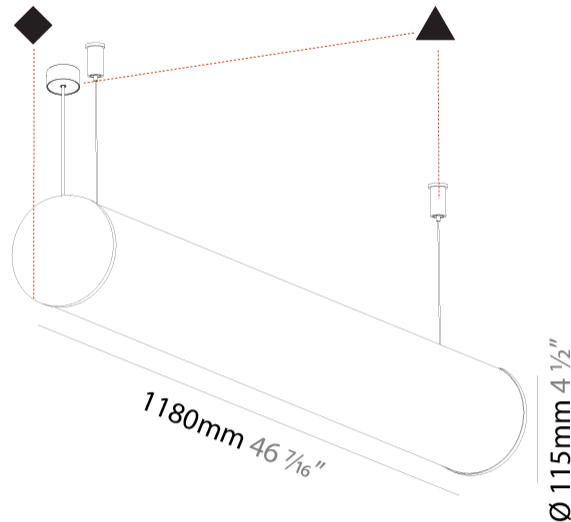

GENERAL

Series: Bunga
Brand: Prolicht
Division: Architectural
Mounting Type: Suspension
Mounting Location: Ceiling
Subcategory: Profile

PHYSICAL

Shape: Cylinder
Length (mm): 1180
Length (in): 46 7/16
Width (mm): 115
Width (in): 4 1/2
Height (mm): 115
Height (in): 4 1/2
Max. Overall Height (mm): 2115
Max. Overall Height (in): 83 1/4
Light Distribution: Omnidirectional
Weight (kg): 4.038
Weight (lbs): 8.88
Diffuser: PMMA - Opal
Fixture Finish: [SSR / BKV / CWI / CRY / HAB / UFT / ITA / RUA / FTG / MYG / LOD / PUS / FRO / FUP / KIA / POP / BLS / SPG / MEY / GOH / GUM / CHC / COM / ABZ / JAG / OBR / MOS / ROR](#)
Fixture Material: Aluminum
Cable Details: [2000mm or 6000mm Transparent Cable](#)
Upon Request: Cable colour - White / Black / Orange / Red

ELECTRICAL

Lamp Type: LED (Zhaga Standard)
Input Wattage (W): 20
Total Output Wattage (W): 16 / 12.8 (3500K)
Dimming: [Non-Dimming / Phase Dimming (120Vac only) / 0-10V Dimming](#)
Driver Included: Yes
Driver Location: Integrated
Driver Type: Constant Current - 120 / 277Vac
Driver Class: Class 2
Input Voltage (V): 120 - 277
Constant Current (MA): 350 / 400 (3500K)

LED

Color Temperature (°K): [3000 / 3500 / 4000](#)
Max. Delivered Lumen (lm): 2210 / 2293 / 2340
CRI: >80 CRI
Lamp Life (hrs): 50000

OPTICAL

RATINGS AND CERTIFICATIONS

Certified By: Certified for North American Standards
IP rating: IP20