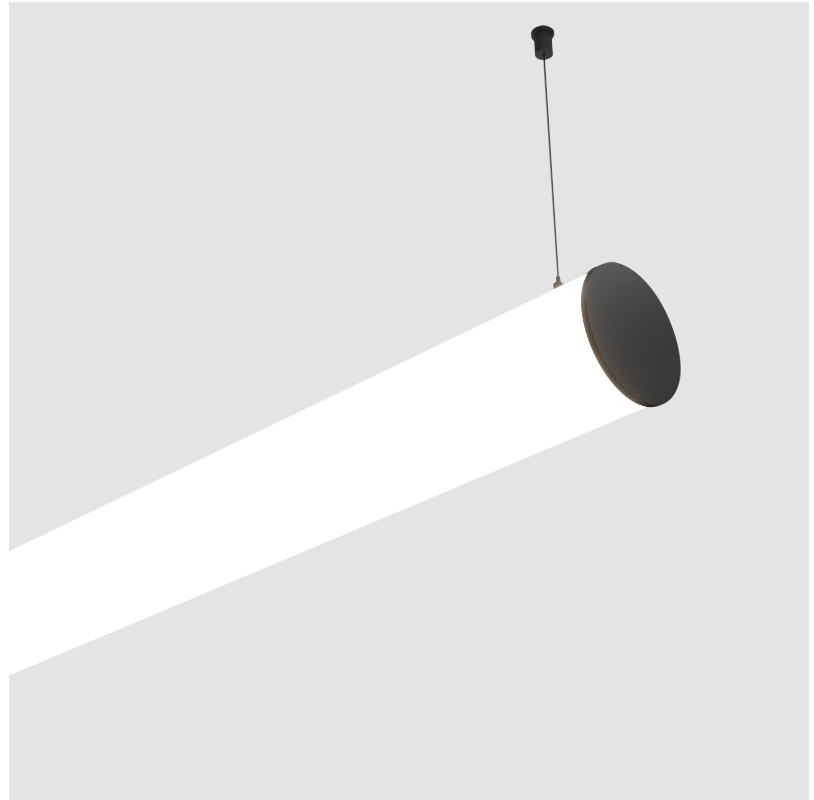

GENERAL

Series: Bunga
Brand: Prolicht
Division: Architectural
Mounting Type: Suspension
Mounting Location: Ceiling
Subcategory: Profile

PHYSICAL

Shape: Cylinder
Length (mm): 1180
Length (in): 46 7/16
Width (mm): 115
Width (in): 4 1/2
Height (mm): 115
Height (in): 4 1/2
Max. Overall Height (mm): 2115
Max. Overall Height (in): 83 1/4
Light Distribution: Omnidirectional
Weight (kg): 4.038
Weight (lbs): 8.88
Diffuser: PMMA - Opal
Fixture Finish: [SSR / BKV / CWI / CRY / HAB / UFT / ITA / RUA / FTG / MYG / LOD / PUS / FRO / FUP / KIA / POP / BLS / SPG / MEY / GOH / GUM / CHC / COM / ABZ / JAG / OBR / MOS / ROR](#)
Fixture Material: Aluminum
Cable Details: [2000mm or 6000mm Transparent Cable](#)
Upon Request: Cable colour - White / Black / Orange / Red

ELECTRICAL

Lamp Type: LED (Zhaga Standard)
Input Wattage (W): 20
Total Output Wattage (W): 16 / 12.8 (3500K)
Dimming: [Non-Dimming / Phase Dimming (120Vac only) / 0-10V Dimming](#)
Driver Included: Yes
Driver Location: Integrated
Driver Type: Constant Current - 120 / 277Vac
Driver Class: Class 2
Input Voltage (V): 120 - 277
Constant Current (MA): 350 / 400 (3500K)

LED

Color Temperature (°K): [3000 / 3500 / 4000](#)
Max. Delivered Lumen (lm): 2210 / 2293 / 2340
CRI: >80 CRI
Lamp Life (hrs): 50000

OPTICAL

RATINGS AND CERTIFICATIONS

Certified By: Certified for North American Standards
IP rating: IP20