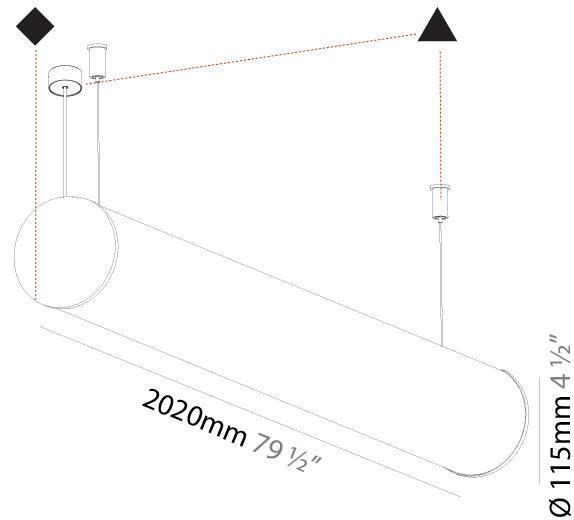

GENERAL

Series: Bunga
Brand: Prolicht
Division: Architectural
Mounting Type: Suspension
Mounting Location: Ceiling
Subcategory: Profile

PHYSICAL

Shape: Cylinder
Length (mm): 2020
Length (in): 79 1/2
Width (mm): 115
Width (in): 4 1/2
Height (mm): 115
Height (in): 4 1/2
Light Distribution: Omnidirectional
Weight (kg): 6.22
Weight (lbs): 13.71
Diffuser: PMMA - Opal
Fixture Finish: SSR / BKV / CWI / CRY / HAB / UFT / ITA / RUA / FTG / MYG / LOD / PUS / FRO / FUP / KIA / POP / BLS / SPG / MEY / GOH / GUM / CHC / COM / ABZ / JAG / OBR / MOS / ROR
Fixture Material: Aluminum
Cable Details: 2000mm or 6000mm Transparent Cable
Upon Request: Cable colour - White / Black / Orange / Red

ELECTRICAL

Lamp Type: LED (Zhaga Standard)
Input Wattage (W): 35
Total Output Wattage (W): 28 / 22.8 (3500K)
Dimming: Non-Dimming / Phase Dimming (120Vac only) / 0-10V Dimming
Driver Included: Yes
Driver Location: Integrated
Driver Type: Constant Current - 120 / 277Vac
Driver Class: Class 2
Input Voltage (V): 120 - 277
Constant Current (MA): 350 / 700 (3500K)

LED

Color Temperature (°K): 3000 / 3500 / 4000
Max. Delivered Lumen (lm): 3870 / 4008 / 4090
CRI: >80 CRI
Lamp Life (hrs): 50000

OPTICAL

RATINGS AND CERTIFICATIONS

Certified By: Certified for North American Standards
IP rating: IP20