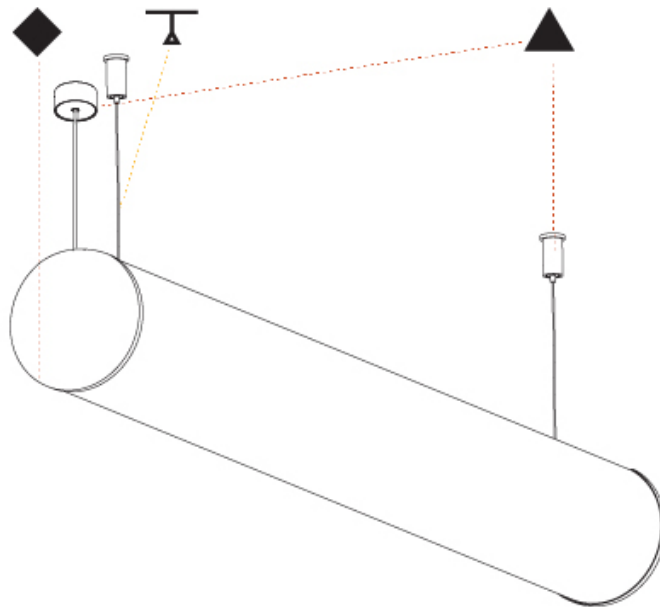

BUNGA SUSPENSION

A30696-

PROJECT	_____
TYPE	_____
SPECIFIER	_____
QUANTITY	_____
DATE	_____

A