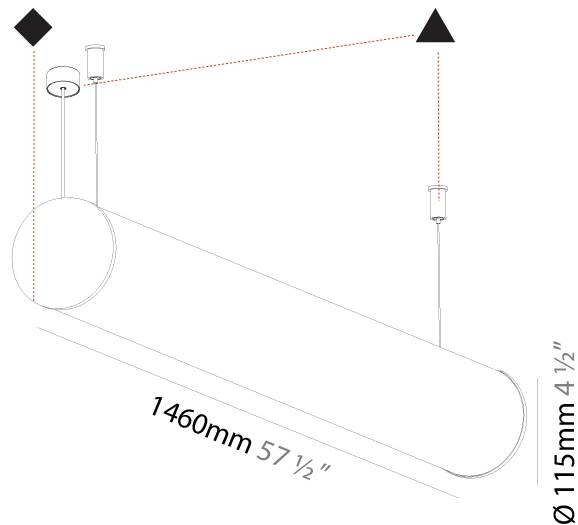

GENERAL

Series: Bunga
Brand: Prolicht
Division: Architectural
Mounting Type: Suspension
Mounting Location: Ceiling
Subcategory: Profile

PHYSICAL

Shape: Cylinder
Length (mm): 1460
Length (in): 57 1/2
Width (mm): 115
Width (in): 4 1/2
Height (mm): 115
Height (in): 4 1/2
Max. Overall Height (mm): 2115
Max. Overall Height (in): 83 1/4
Light Distribution: Omnidirectional
Weight (kg): 4.767
Weight (lbs): 10.509
Diffuser: PMMA - Opal
Fixture Finish: [SSR / BKV / CWI / CRY / HAB / UFT / ITA / RUA / FTG / MYG / LOD / PUS / FRO / FUP / KIA / POP / BLS / SPG / MEY / GOH / GUM / CHC / COM / ABZ / JAG / OBR / MOS / ROR](#)
Fixture Material: Aluminum
Cable Details: [2000mm or 6000mm Transparent Cable](#)
Upon Request: Cable colour - White / Black / Orange / Red

ELECTRICAL

Lamp Type: LED (Zhaga Standard)
Input Wattage (W): 25
Total Output Wattage (W): 20 / 16 (3500K)
Dimming: [Non-Dimming / Phase Dimming (120Vac only) / 0-10V Dimming](#)
Driver Included: Yes
Driver Location: Integrated
Driver Type: Constant Current - 120 / 277Vac
Driver Class: Class 2
Input Voltage (V): 120 - 277
Constant Current (MA): 350 / 500 (3500K)

LED

Color Temperature (*K): [3000 / 3500 / 4000](#)
Max. Delivered Lumen (lm): 2770 / 2862 / 2920
CRI: >80 CRI
Lamp Life (hrs): 50000

OPTICAL

RATINGS AND CERTIFICATIONS

Certified By: Certified for North American Standards
IP rating: IP20