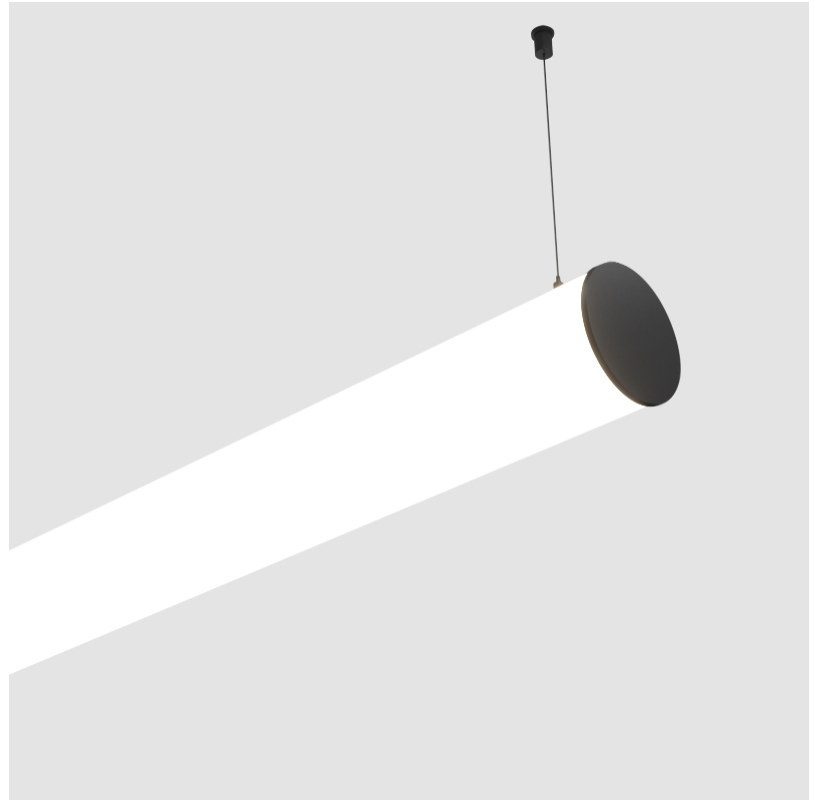

GENERAL

Series: Bunga
Brand: Prolicht
Division: Architectural
Mounting Type: Suspension
Mounting Location: Ceiling
Subcategory: Profile

PHYSICAL

Shape: Cylinder
Length (mm): 2020
Length (in): 79 1/2
Width (mm): 115
Width (in): 4 1/2
Height (mm): 115
Height (in): 4 1/2
Light Distribution: Omnidirectional
Weight (kg): 6.22
Weight (lbs): 13.71
Diffuser: PMMA - Opal
Fixture Finish: SSR / BKV / CWI / CRY / HAB / UFT / ITA / RUA / FTG / MYG / LOD / PUS / FRO / FUP / KIA / POP / BLS / SPG / MEY / GOH / GUM / CHC / COM / ABZ / JAG / OBR / MOS / ROR
Fixture Material: Aluminum
Cable Details: 2000mm or 6000mm Transparent Cable
Upon Request: Cable colour - White / Black / Orange / Red

ELECTRICAL

Lamp Type: LED (Zhaga Standard)
Input Wattage (W): 35
Total Output Wattage (W): 28 / 22.8 (3500K)
Dimming: Non-Dimming / Phase Dimming (120Vac only) / 0-10V Dimming
Driver Included: Yes
Driver Location: Integrated
Driver Type: Constant Current - 120 / 277Vac
Driver Class: Class 2
Input Voltage (V): 120 - 277
Constant Current (MA): 350 / 700 (3500K)

LED

Color Temperature (°K): 3000 / 3500 / 4000
Max. Delivered Lumen (lm): 3870 / 4008 / 4090
CRI: >80 CRI
Lamp Life (hrs): 50000

OPTICAL

RATINGS AND CERTIFICATIONS

Certified By: Certified for North American Standards
IP rating: IP20