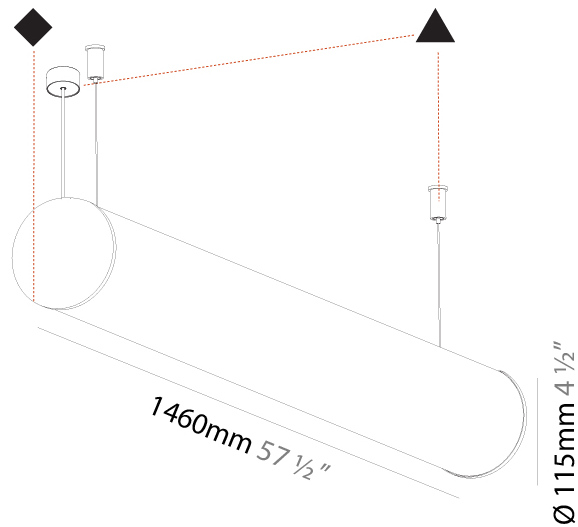

GENERAL

Series: Bunga
Brand: Prolicht
Division: Architectural
Mounting Type: Suspension
Mounting Location: Ceiling
Subcategory: Profile

PHYSICAL

Shape: Cylinder
Length (mm): 1460
Length (in): 57 1/2
Width (mm): 115
Width (in): 4 1/2
Height (mm): 115
Height (in): 4 1/2
Max. Overall Height (mm): 2115
Max. Overall Height (in): 83 1/4
Light Distribution: Omnidirectional
Weight (kg): 4.767
Weight (lbs): 10.509
Diffuser: PMMA - Opal
Fixture Finish: SSR / BKV / CWI / CRY / HAB / UFT / ITA / RUA / FTG / MYG / LOD / PUS / FRO / FUP / KIA / POP / BLS / SPG / MEY / GOH / GUM / CHC / COM / ABZ / JAG / OBR / MOS / ROR
Fixture Material: Aluminum
Cable Details: 2000mm or 6000mm Transparent Cable
Upon Request: Cable colour - White / Black / Orange / Red

ELECTRICAL

Lamp Type: LED (Zhaga Standard)
Input Wattage (W): 25
Total Output Wattage (W): 20 / 16 (3500K)
Dimming: Non-Dimming / Phase Dimming (120Vac only) / 0-10V Dimming
Driver Included: Yes
Driver Location: Integrated
Driver Type: Constant Current - 120 / 277Vac
Driver Class: Class 2
Input Voltage (V): 120 - 277
Constant Current (MA): 350 / 500 (3500K)

LED

Color Temperature (*K): 3000 / 3500 / 4000
Max. Delivered Lumen (lm): 2770 / 2862 / 2920
CRI: >80 CRI
Lamp Life (hrs): 50000

OPTICAL

RATINGS AND CERTIFICATIONS

Certified By: Certified for North American Standards
IP rating: IP20