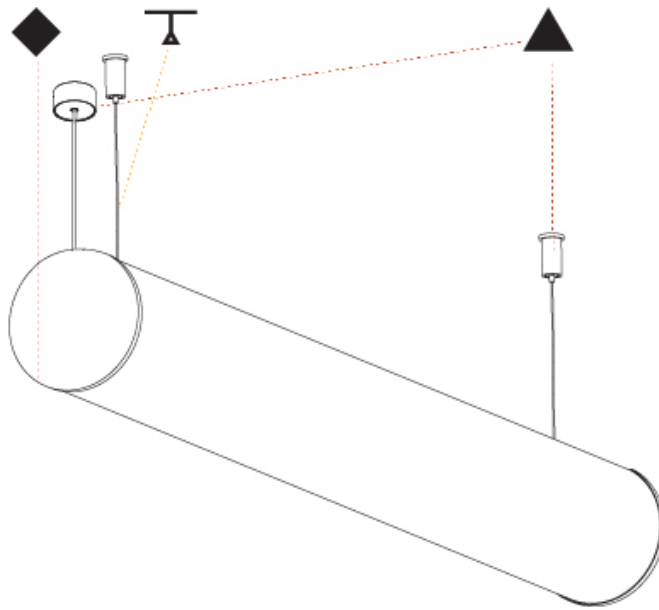

PROJECT	_____
TYPE	_____
SPECIFIER	_____
QUANTITY	_____
DATE	_____