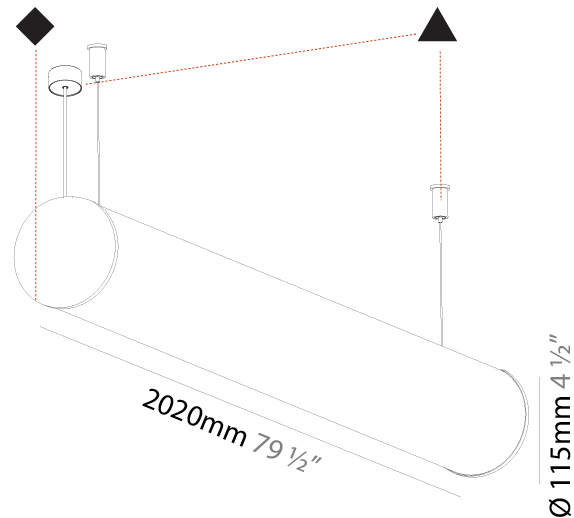

GENERAL

Series: Bunga
Brand: Prolicht
Division: Architectural
Mounting Type: Suspension
Mounting Location: Ceiling
Subcategory: Profile

PHYSICAL

Shape: Cylinder
Length (mm): 2020
Length (in): 79 ½
Width (mm): 115
Width (in): 4 ½
Height (mm): 115
Height (in): 4 ½
Light Distribution: Omnidirectional
Weight (kg): 6.22
Weight (lbs): 13.71
Diffuser: PMMA - Opal
Fixture Finish: [SSR / BKV / CWI / CRY / HAB / UFT / ITA / RUA / FTG / MYG / LOD / PUS / FRO / FUP / KIA / POP / BLS / SPG / MEY / GOH / GUM / CHC / COM / ABZ / JAG / OBR / MOS / ROR](#)
Fixture Material: Aluminum
Cable Details: [2000mm or 6000mm Transparent Cable](#)
Upon Request: Cable colour - White / Black / Orange / Red

ELECTRICAL

Lamp Type: LED (Zhaga Standard)
Input Wattage (W): 35
Total Output Wattage (W): 28 / 22.8 (3500K)
Dimming: [Non-Dimming / Phase Dimming (120Vac only) / 0-10V Dimming](#)
Driver Included: Yes
Driver Location: Integrated
Driver Type: Constant Current - 120 / 277Vac
Driver Class: Class 2
Input Voltage (V): 120 - 277
Constant Current (MA): 350 / 700 (3500K)

LED

Color Temperature (°K): [3000 / 3500 / 4000](#)
Max. Delivered Lumen (lm): 3870 / 4008 / 4090
CRI: >80 CRI
Lamp Life (hrs): 50000

OPTICAL

RATINGS AND CERTIFICATIONS

Certified By: Certified for North American Standards
IP rating: IP20