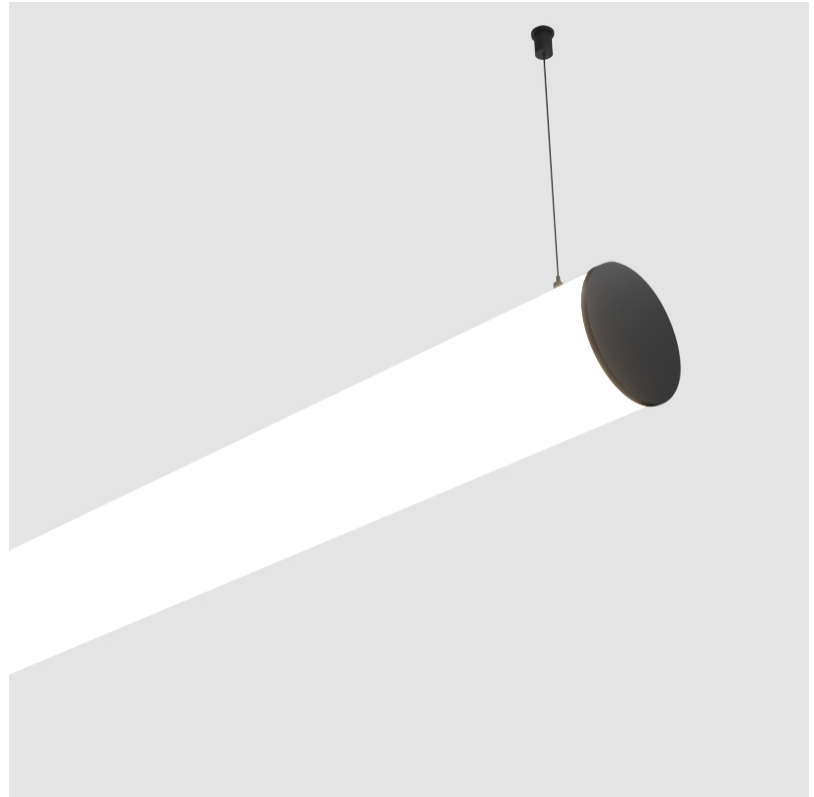

GENERAL

Series: Bunga
Brand: Prolicht
Division: Architectural
Mounting Type: Suspension
Mounting Location: Ceiling
Subcategory: Profile

PHYSICAL

Shape: Cylinder
Length (mm): 2020
Length (in): 79 ½
Width (mm): 115
Width (in): 4 ½
Height (mm): 115
Height (in): 4 ½
Light Distribution: Omnidirectional
Weight (kg): 6.22
Weight (lbs): 13.71
Diffuser: PMMA - Opal
Fixture Finish: [SSR / BKV / CWI / CRY / HAB / UFT / ITA / RUA / FTG / MYG / LOD / PUS / FRO / FUP / KIA / POP / BLS / SPG / MEY / GOH / GUM / CHC / COM / ABZ / JAG / OBR / MOS / ROR](#)
Fixture Material: Aluminum
Cable Details: [2000mm or 6000mm Transparent Cable](#)
Upon Request: Cable colour - White / Black / Orange / Red

ELECTRICAL

Lamp Type: LED (Zhaga Standard)
Input Wattage (W): 35
Total Output Wattage (W): 28 / 22.8 (3500K)
Dimming: [Non-Dimming / Phase Dimming (120Vac only) / 0-10V Dimming](#)
Driver Included: Yes
Driver Location: Integrated
Driver Type: Constant Current - 120 / 277Vac
Driver Class: Class 2
Input Voltage (V): 120 - 277
Constant Current (MA): 350 / 700 (3500K)

LED

Color Temperature (°K): [3000 / 3500 / 4000](#)
Max. Delivered Lumen (lm): 3870 / 4008 / 4090
CRI: >80 CRI
Lamp Life (hrs): 50000

OPTICAL

RATINGS AND CERTIFICATIONS

Certified By: Certified for North American Standards
IP rating: IP20