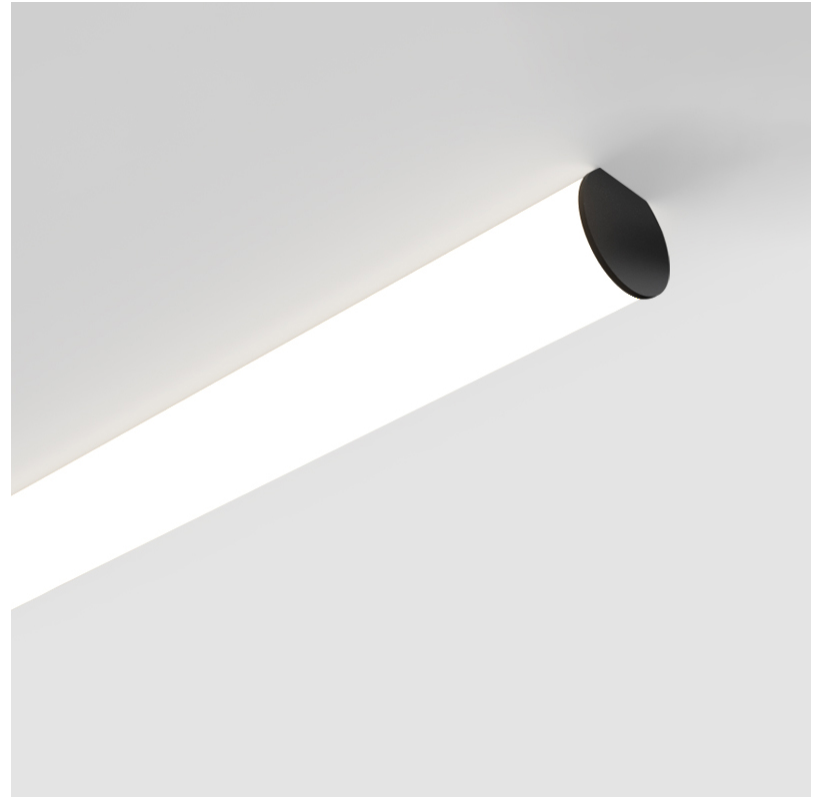

1. To build a product code in our configurator select the specify button on the base model # product page
2. To build a manual product code on this datasheet choose from the options listed below in blue font and add the suffix to the base model #

GENERAL

Series: Bunga
Brand: Prolicht
Division: Architectural
Mounting Type: Surface
Mounting Location: Ceiling
Subcategory: Profile

PHYSICAL

Shape: Cylinder
Diameter (mm): 115
Diameter (in): 4 1/2
Length (mm): 2020
Length (in): 79 1/2
Height (mm): 108
Height (in): 4 1/4
Light Distribution: Omnidirectional
Weight (kg): 5.866
Weight (lbs): 12.932
Diffuser: PMMA - Opal
Fixture Finish: SSR / BKV / CWI / CRY / HAB / UFT / ITA / RUA / FTG / MYG / LOD / PUS / FRO / FUP / KIA / POP / BLS / SPG / MEY / GOH / GUM / CHC / COM / ABZ / JAG / OBR / MOS / ROR
Fixture Material: Aluminum

ELECTRICAL

Lamp Type: LED (Zhaga Standard)
Input Wattage (W): 35
Total Output Wattage (W): 28 / 22.8 (3500K)
Dimming: Non-Dimming / Phase Dimming (120Vac only) / 0-10V Dimming
Driver Included: Yes
Driver Location: Integrated
Driver Type: Constant Current - 120 / 277Vac
Driver Class: Class 2
Input Voltage (V): 120 - 277
Constant Current (MA): 350 / 700 (3500K)

LED

Color Temperature (°K): 3000 / 3500 / 4000
Max. Delivered Lumen (lm): 3870 / 4008 / 4090
CRI: >80 CRI
Lamp Life (hrs): 50000

OPTICAL

RATINGS AND CERTIFICATIONS

Certified By: Certified for North American Standards
IP rating: IP20