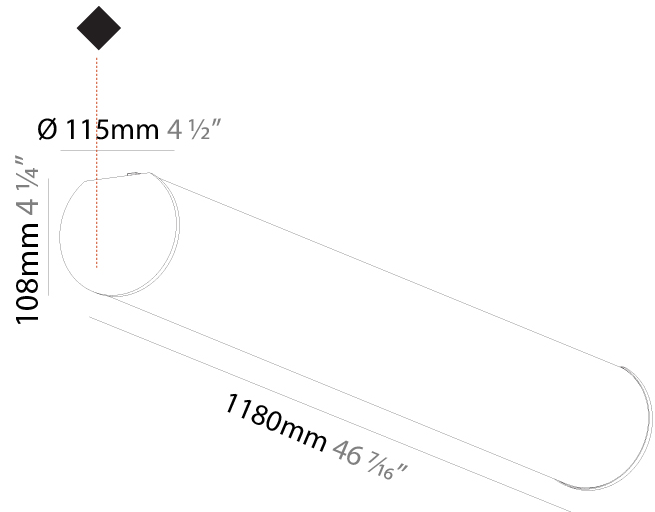

1. To build a product code in our configurator select the specify button on the base model # product page
2. To build a manual product code on this datasheet choose from the options listed below in blue font and add the suffix to the base model #

GENERAL

Series: Bunga
Brand: Prolicht
Division: Architectural
Mounting Type: Surface
Mounting Location: Ceiling
Subcategory: Profile

PHYSICAL

Shape: Cylinder
Diameter (mm): 115
Diameter (in): 4 1/2"
Length (mm): 1180
Length (in): 46 7/16"
Height (mm): 108
Height (in): 4 1/4"
Light Distribution: Omnidirectional
Weight (kg): 3.685
Weight (lbs): 8.124
Diffuser: PMMA - Opal
Fixture Finish: SSR / BKV / CWI / CRY / HAB / UFT / ITA / RUA / FTG / MYG / LOD / PUS / FRO / FUP / KIA / POP / BLS / SPG / MEY / GOH / GUM / CHC / COM / ABZ / JAG / OBR / MOS / ROR
Fixture Material: Aluminum

ELECTRICAL

Lamp Type: LED (Zhaga Standard)
Input Wattage (W): 20
Total Output Wattage (W): 16 / 12.8 (3500K)
Dimming: Non-Dimming / Phase Dimming (120Vac only) / 0-10V Dimming
Driver Included: Yes
Driver Location: Integrated
Driver Type: Constant Current - 120 / 277Vac
Driver Class: Class 2
Input Voltage (V): 120 - 277
Constant Current (MA): 350 / 400 (3500K)

LED

Color Temperature (°K): 3000 / 3500 / 4000
Max. Delivered Lumen (lm): 2210 / 2293 / 2340
CRI: >80 CRI
Lamp Life (hrs): 50000

OPTICAL

RATINGS AND CERTIFICATIONS

Certified By: Certified for North American Standards
IP rating: IP20