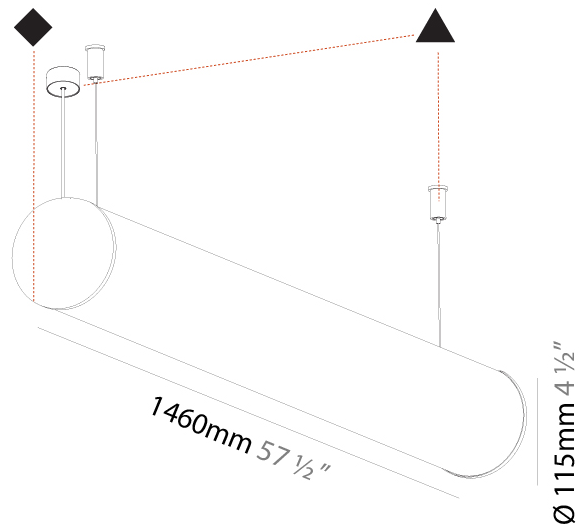

GENERAL

Series: Bunga
Brand: Prolicht
Division: Architectural
Mounting Type: Suspension
Mounting Location: Ceiling
Subcategory: Profile

PHYSICAL

Shape: Cylinder
Length (mm): 1460
Length (in): 57 1/2
Width (mm): 115
Width (in): 4 1/2
Height (mm): 115
Height (in): 4 1/2
Max. Overall Height (mm): 2115
Max. Overall Height (in): 83 1/4
Light Distribution: Omnidirectional
Weight (kg): 4.767
Weight (lbs): 10.509
Diffuser: PMMA - Opal
Fixture Finish: [SSR / BKV / CWI / CRY / HAB / UFT / ITA / RUA / FTG / MYG / LOD / PUS / FRO / FUP / KIA / POP / BLS / SPG / MEY / GOH / GUM / CHC / COM / ABZ / JAG / OBR / MOS / ROR](#)
Fixture Material: Aluminum
Cable Details: [2000mm or 6000mm Transparent Cable](#)
Upon Request: Cable colour - White / Black / Orange / Red

ELECTRICAL

Lamp Type: LED (Zhaga Standard)
Input Wattage (W): 25
Total Output Wattage (W): 20 / 16 (3500K)
Dimming: [Non-Dimming / Phase Dimming (120Vac only) / 0-10V Dimming](#)
Driver Included: Yes
Driver Location: Integrated
Driver Type: Constant Current - 120 / 277Vac
Driver Class: Class 2
Input Voltage (V): 120 - 277
Constant Current (MA): 350 / 500 (3500K)

LED

Color Temperature (°K): [3000 / 3500 / 4000](#)
Max. Delivered Lumen (lm): 2770 / 2862 / 2920
CRI: >80 CRI
Lamp Life (hrs): 50000

OPTICAL

RATINGS AND CERTIFICATIONS

Certified By: Certified for North American Standards
IP rating: IP20