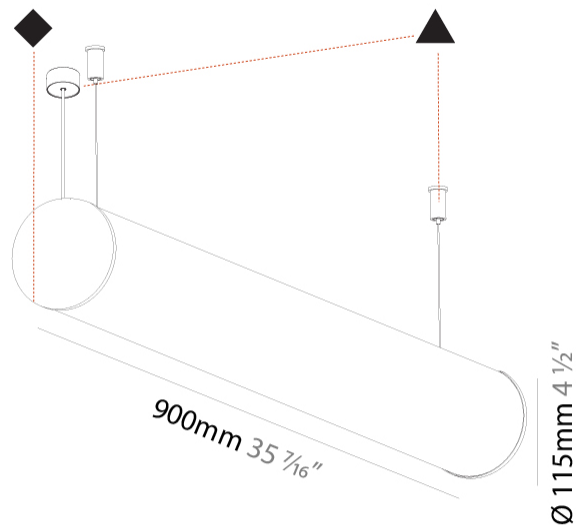

GENERAL

Series: Bunga
Brand: Prolicht
Division: Architectural
Mounting Type: Suspension
Mounting Location: Ceiling
Subcategory: Profile

PHYSICAL

Shape: Cylinder
Length (mm): 900
Length (in): 35 7/16
Width (mm): 115
Width (in): 4 1/2
Height (mm): 115
Height (in): 4 1/2
Max. Overall Height (mm): 2115
Max. Overall Height (in): 83 1/4
Light Distribution: Omnidirectional
Weight (kg): 3.308
Weight (lbs): 7.28
Diffuser: PMMA - Opal
Fixture Finish: [SSR / BKV / CWI / CRY / HAB / UFT / ITA / RUA / FTG / MYG / LOD / PUS / FRO / FUP / KIA / POP / BLS / SPG / MEY / GOH / GUM / CHC / COM / ABZ / JAG / OBR / MOS / ROR](#)
Fixture Material: Aluminum
Cable Details: [2000mm or 6000mm Transparent Cable](#)
Upon Request: Cable colour - White / Black / Orange / Red

ELECTRICAL

Lamp Type: LED (Zhaga Standard)
Input Wattage (W): 15
Total Output Wattage (W): 12 / 11.1 (3500K)
Dimming: [Non-Dimming / Phase Dimming (120Vac only) / 0-10V Dimming](#)
Driver Included: Yes
Driver Location: Integrated
Driver Type: Constant Current - 120 / 277Vac
Driver Class: Class 2
Input Voltage (V): 120 - 277
Constant Current (MA): 350 / 375 (3500K)

LED

Color Temperature (*K): [3000 / 3500 / 4000](#)
Max. Delivered Lumen (lm): 1660 / 1715 / 1750
CRI: >80 CRI
Lamp Life (hrs): 50000

OPTICAL

RATINGS AND CERTIFICATIONS

Certified By: Certified for North American Standards
IP rating: IP20