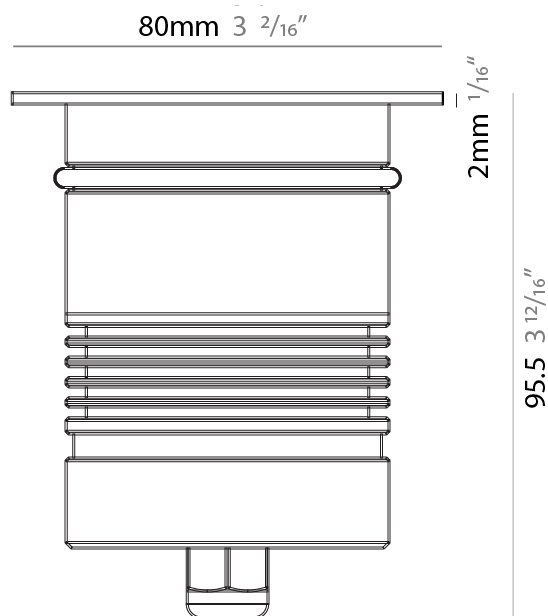

GENERAL

Series: Caliber
Subseries: Caliber 80 Q
Brand: Unonovesette
Division: Exterior
Mounting Type: Recessed
Mounting Location: In-Ground
Subcategory: Drive Over

PHYSICAL

Shape: Square
Diameter (mm): 80
Diameter (in): 3 1/8
Height (mm): 95.5
Height (in): 3 3/4
Light Distribution: Direct
Installation Requirement: Housing box / Fixing springs
Diffuser: Extra clear / Frosted glass 6mm
Fixture Finish: Stainless Steel AISI 316L
Fixture Material: Stainless Steel AISI 316L
Cable Details: 350mm NS20N PCP 2x0.5 mm2

ELECTRICAL

Lamp Type: LED
Input Wattage (W): 9.04
Total Output Wattage (W): 8.5
Dimming: Non-Dimming / Phase Dimming (120Vac only) / 0-10V Dimming
Driver Included: No
Driver Location: Remote
Driver Type: Constant Voltage - Universal
Driver Class: Class 2
Input Voltage (V): 120 - 277
Output Voltage (V): 24

LED

Number of LEDs: 1
Color Temperature (°K): 2700 / 3000 / 4000
Max. Delivered Lumen (lm): 730
CRI: >90 CRI
Lamp Life (hrs): 100000

OPTICAL

Optic°: 10 / 30 / 50 / DIF
Beam Angle: Narrow / Medium / Wide / Diffused

RATINGS AND CERTIFICATIONS

Certified By: Certified for North American Standards
IP rating: IP68 (not for permanent immersion)
IK Rating: IK08
Marine Grade: Stainless Steel AISI 316L