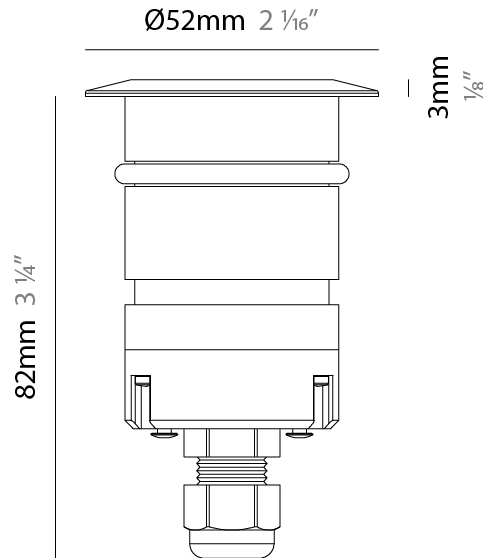

GENERAL

Series: Caliber
Subseries: Caliber 52 Sub
Brand: Unonovesette
Division: Exterior
Mounting Type: Recessed
Mounting Location: Fountains
Subcategory: Uplight

PHYSICAL

Shape: Round
Diameter (mm): 52
Diameter (in): 2 1/16
Height (mm): 85
Height (in): 3 3/8
Light Distribution: Direct
Weight (kg): 0.28
Weight (lbs): 0.61
Installation Requirement: Housing box. Suitable for installation in fountains at a maximum level of 1m deep. (NOT INTENDED FOR HUMAN CONTACT)
Diffuser: Extra clear tempered glass 4mm
Fixture Finish: Stainless Steel AISI 316L
Fixture Material: Stainless Steel AISI 316L
Cable Details: 500cm NS20N PCP 2x0.5 mm2

ELECTRICAL

Lamp Type: LED
Input Wattage (W): 3.92
Total Output Wattage (W): 2
Dimming: 0-10V Dimming / Phase Dimming (120Vac Only)
Driver Included: No
Driver Location: Remote
Driver Type: Constant Voltage - Universal
Driver Class: Class 2
Input Voltage (V): 120 - 277
Output Voltage (V): 24

LED

Number of LEDs: 1
Color Temperature (°K): 2200 / 2700 / 3000 / 4000
Max. Delivered Lumen (lm): 127
CRI: >90 CRI
Lamp Life (hrs): 100000

OPTICAL

Optic°: 10 / 23 / 43 / 10x40
Beam Angle: Narrow / Medium / Wide / Elliptical
Adjustability: Fixed

RATINGS AND CERTIFICATIONS

Certified By: Certified for North American Standards
IP rating: IP68 (for permanent submersion 1m)
IK Rating: IK08
Marine Grade: Stainless Steel AISI 316L