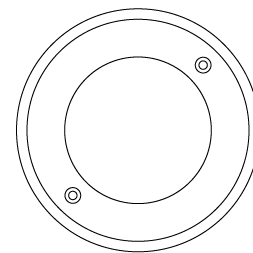

GENERAL

Series: Caliber
Subseries: Caliber 120 D
Brand: Unonovesette
Division: Exterior
Mounting Type: Recessed
Mounting Location: In-Ground
Subcategory: Drive Over

PHYSICAL

Shape: Square
Diameter (mm): 116
Diameter (in): 4 9/16
Height (mm): 104
Height (in): 4 1/8
Light Distribution: Direct
Weight (kg): 0.900
Weight (lbs): 1.98
Installation Requirement: Housing box
Diffuser: Extra clear glass 6mm
Fixture Finish: ASB / SST
Fixture Material: Stainless Steel AISI 316L
Cable Details: 350mm NS20N PCP 2x0.5 mm2

ELECTRICAL

Lamp Type: LED
Input Wattage (W): 9.04
Total Output Wattage (W): 8.5
Dimming: Non-Dimming / Phase Dimming (120Vac only) / 0-10V Dimming
Driver Included: No
Driver Location: Remote
Driver Type: Constant Voltage - Universal
Driver Class: Class 2
Input Voltage (V): 120 - 277
Output Voltage (V): 24

LED

Number of LEDs: 1
Color Temperature (°K): 2700 / 3000 / 4000
Max. Delivered Lumen (lm): 730 (3000K)
CRI: >90 CRI
Lamp Life (hrs): 100000

OPTICAL

Optic°: 10 / 35 / 50
Beam Angle: Narrow / Medium / Wide
Adjustability: Rotational 360°; Tilt 15°

RATINGS AND CERTIFICATIONS

Certified By: Certified for North American Standards
IP rating: IP68 (not for permanent immersion)
IK Rating: IK08
Marine Grade: Stainless Steel AISI 316L