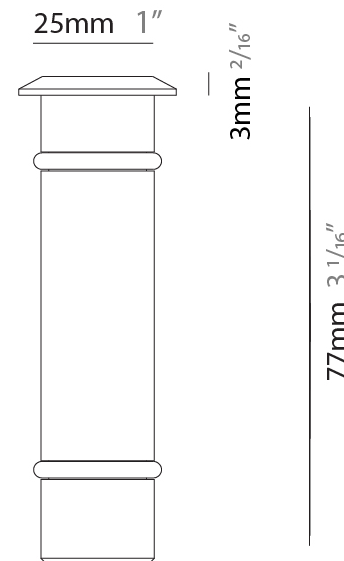

GENERAL

Series: Caliber
Subseries: Caliber 25
Brand: Unonovesette
Division: Exterior
Mounting Type: Recessed
Mounting Location: In-Ground
Subcategory: Drive Over

PHYSICAL

Shape: Round
Diameter (mm): 25
Diameter (in): 1
Height (mm): 77
Height (in): 3 1/16
Light Distribution: Direct
Weight (kg): 0.11
Weight (lbs): 0.24
Load Resistance (kg): 1500
Load Resistance (lbs): 3306
Installation Requirement: Housing box / Fixing springs
Diffuser: Extra clear / Frosted glass 2mm
Fixture Finish: Stainless Steel AISI 316L
Fixture Material: Stainless Steel AISI 316L
Cable Details: 350mm NS20N PCP 2x0.5 mm2

ELECTRICAL

Lamp Type: LED
Input Wattage (W): 2
Total Output Wattage (W): 2
Dimming: Non-Dimmable / 0-10V Dimming
Driver Included: No
Driver Location: Remote
Driver Type: Constant Voltage - Universal
Driver Class: Class 2
Input Voltage (V): 120 - 277
Output Voltage (V): 24

LED

Number of LEDs: 1
Color Temperature (*K): 2200 / 2700 / 3000 / 4000
Max. Delivered Lumen (lm): 127
CRI: >90 CRI
Lamp Life (hrs): 100000

OPTICAL

Optic*: 10 / 40 / 180
Beam Angle: Narrow / Wide / Diffused
Adjustability: Fixed

RATINGS AND CERTIFICATIONS

Certified By: Certified for North American Standards
IP rating: IP68 (not for permanent immersion)
IK Rating: IK08
Marine Grade: Stainless Steel AISI 316L

PROJECT
TYPE
SPECIFIER
QUANTITY
DATE