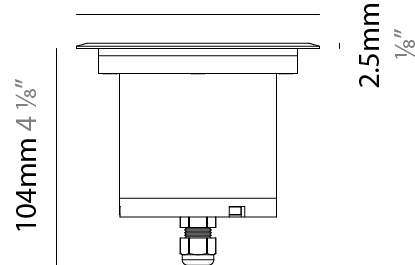

Ø116mm 4 ⁹/₁₆"