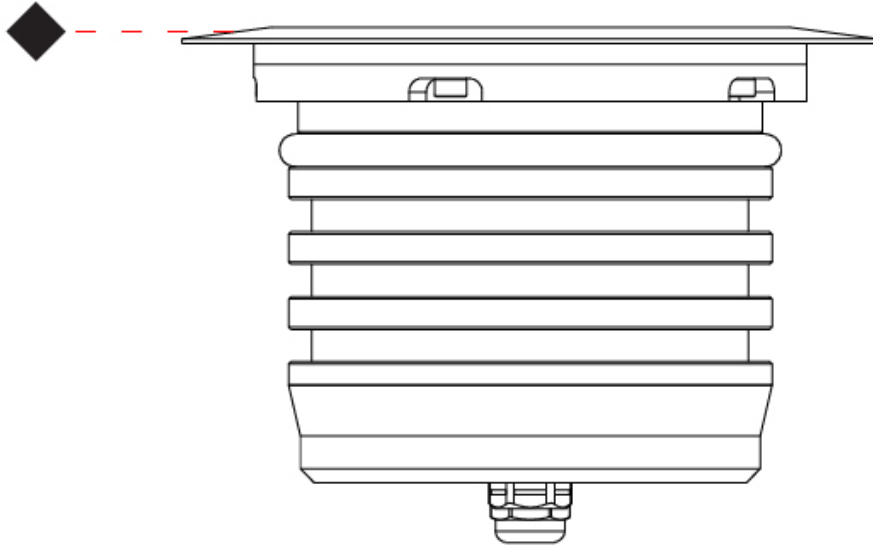

CALIBER 150 RECESSED

E12I0014-

PROJECT _____

TYPE _____

SPECIFIER _____

QUANTITY _____

DATE _____

E