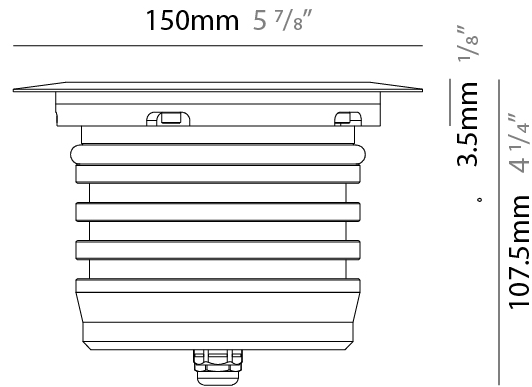

GENERAL

Series: Caliber
Subseries: Caliber 150
Brand: Unonovesette
Division: Exterior
Mounting Type: Recessed
Mounting Location: In-Ground
Subcategory: Drive Over

PHYSICAL

Shape: Round
Diameter (mm): 150
Diameter (in): 6
Height (mm): 107.5
Height (in): 4 1/4
Light Distribution: Direct
Weight (kg): 1.61
Weight (lbs): 3.57
Load Resistance (kg): 2500
Load Resistance (lbs): 5511
Installation Requirement: Housing box
Diffuser: Extra clear tempered / Frosted glass 8mm
Fixture Finish: [ASB / SST](#)
Fixture Material: Stainless Steel AISI 316L
Cable Details: 350mm NS20N PCP 2x0.5 mm2

ELECTRICAL

Lamp Type: LED
Total Output Wattage (W): 22
Dimming: Non-Dimmable
Driver Included: No
Driver Location: Remote
Driver Type: Constant Voltage - Universal
Driver Class: Class 2
Input Voltage (V): 120 - 277
Output Voltage (V): 48
Upon Request: 0-10Vdc Dimming

LED

Number of LEDs: 1
Color Temperature (°K): [2700 / 3000 / 4000](#)
Max. Delivered Lumen (lm): 2090
CRI: >92 CRI
Lamp Life (hrs): 100000

OPTICAL

Optic°: [10 / 20 / 40 / 55 / 10x45](#)
Beam Angle: Narrow / Medium / Wide / Flood / Elliptical
Adjustability: Fixed

RATINGS AND CERTIFICATIONS

Certified By: Certified for North American Standards
IP rating: IP67
IK Rating: IK08
Marine Grade: Stainless Steel AISI 316L

PROJECT
TYPE
SPECIFIER
QUANTITY
DATE