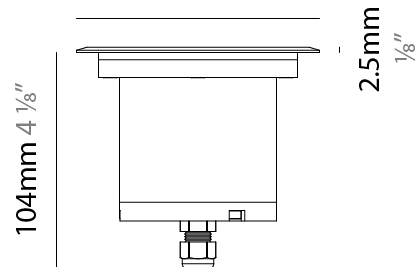

Ø116mm 4 9/16"