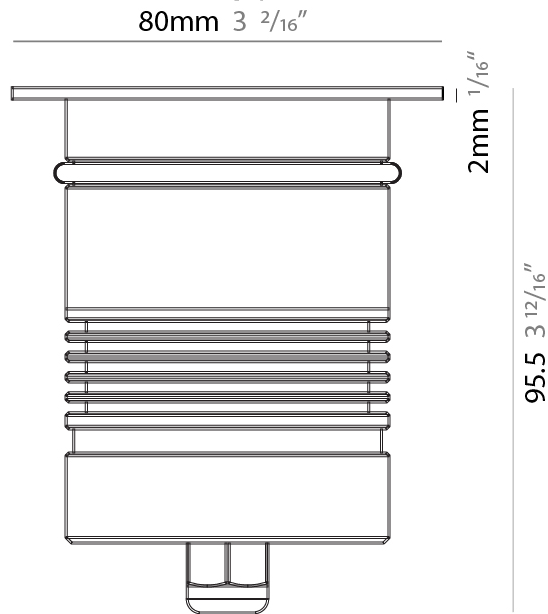

CALIBER 80 Q RECESSED

E12I0029-

base number

PROJECT

TYPE

SPECIFIER

QUANTITY

DATE

1. To build a product code in our configurator select the specify button on the base model # product page
2. To build a manual product code on this datasheet choose from the options listed below in blue font and add the suffix to the base model #

GENERAL

Series: Caliber
Subseries: Caliber 80 Q
Brand: Unonovesette
Division: Exterior
Mounting Type: Recessed
Mounting Location: In-Ground
Subcategory: Drive Over

PHYSICAL

Shape: Square
Diameter (mm): 80
Diameter (in): 3 1/8"
Height (mm): 95.5
Height (in): 3 3/4"
Light Distribution: Direct
Installation Requirement: Housing box / Fixing springs
Diffuser: Extra clear / Frosted glass 6mm
Fixture Finish: Stainless Steel AISI 316L
Fixture Material: Stainless Steel AISI 316L
Cable Details: 350mm NS20N PCP 2x0.5 mm2

ELECTRICAL

Lamp Type: LED
Total Output Wattage (W): 9
Dimming: DMX
Driver Included: No
Driver Location: Remote
Driver Type: Constant Voltage - Universal
Driver Class: Class 2
Input Voltage (V): 120 - 277
Output Voltage (V): 24

LED

Number of LEDs: 1
Color Temperature (°K): RGBW
Max. Delivered Lumen (lm): 730
CRI: >90 CRI
Lamp Life (hrs): 100000
Special LEDs offerings: RGBW

OPTICAL

Optic°: 35

RATINGS AND CERTIFICATIONS

Certified By: Certified for North American Standards
IP rating: IP68 (not for permanent immersion)
IK Rating: IK08
Marine Grade: Stainless Steel AISI 316L