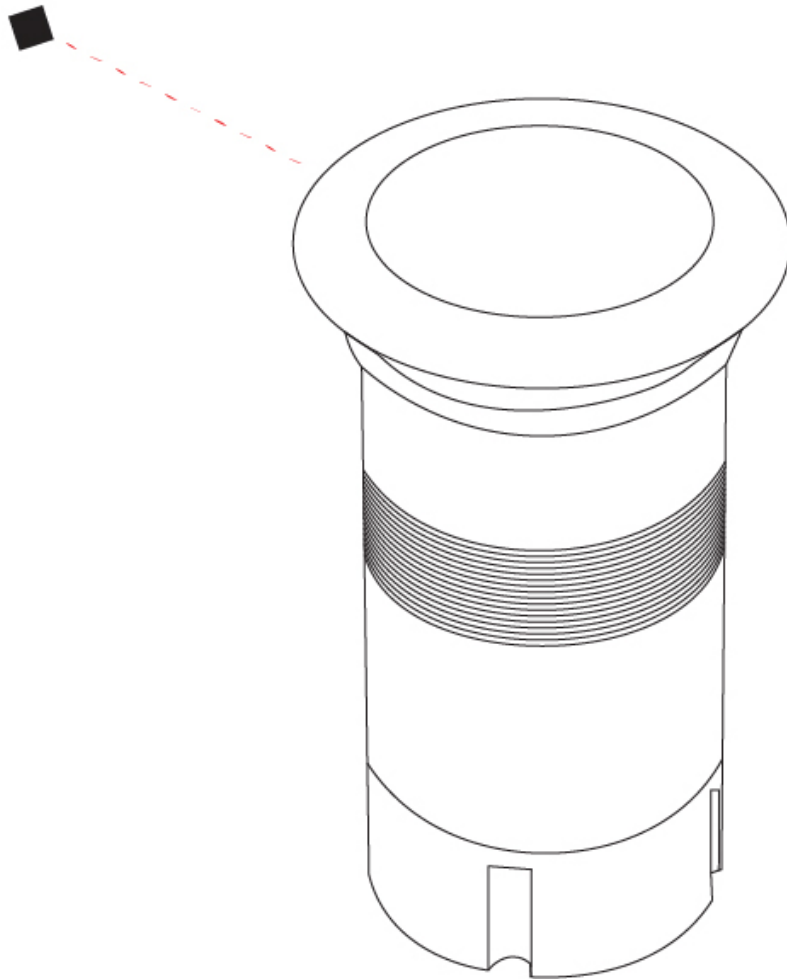

E12I0029-

PROJECT

TYPE

SPECIFIER

QUANTITY

DATE

E