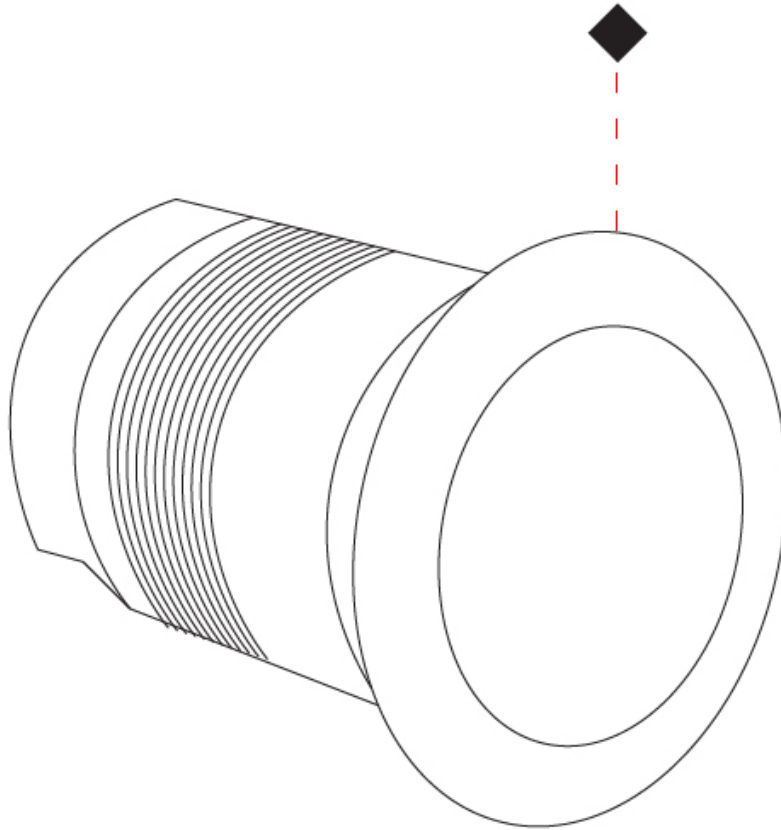

E12I0028-

PROJECT _____

TYPE _____

SPECIFIER _____

QUANTITY _____

DATE _____

E