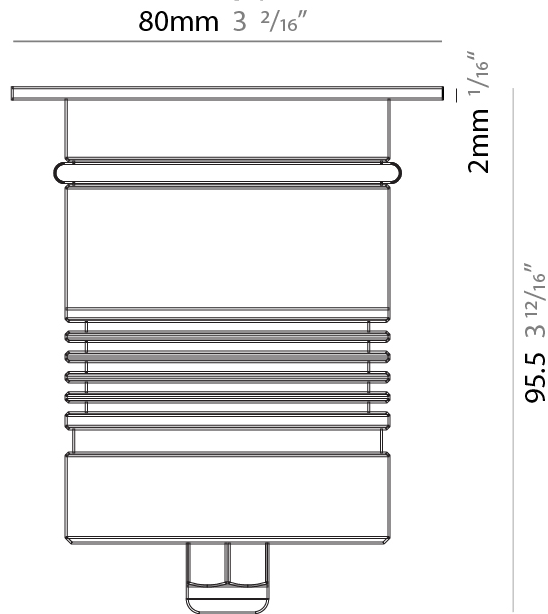

GENERAL

Series: Caliber
 Subseries: Caliber 80
 Brand: Unonovesette
 Division: Exterior
 Mounting Type: Recessed
 Mounting Location: In-Ground
 Subcategory: Drive Over

PHYSICAL

Shape: Round
 Diameter (mm): 80
 Diameter (in): 3 1/8
 Height (mm): 95.5
 Height (in): 3 3/4
 Light Distribution: Direct
 Weight (kg): 0.57
 Weight (lbs): 1.26
 Installation Requirement: Housing box / Fixing springs
 Diffuser: Extra clear / Frosted glass 6mm
 Fixture Finish: [ASB / SST](#)
 Fixture Material: Stainless Steel AISI 316L
 Cable Details: 350mm NS20N PCP 2x0.5 mm2

GENERAL

Series: Caliber
 Subseries: Caliber 80 Q
 Brand: Unonovesette
 Division: Exterior
 Mounting Type: Recessed
 Mounting Location: In-Ground
 Subcategory: Drive Over

PHYSICAL

Shape: Square
 Diameter (mm): 80
 Diameter (in): 3 1/8
 Height (mm): 95.5
 Height (in): 3 3/4
 Light Distribution: Direct
 Installation Requirement: Housing box / Fixing springs
 Diffuser: Extra clear / Frosted glass 6mm
 Fixture Finish: Stainless Steel AISI 316L
 Fixture Material: Stainless Steel AISI 316L
 Cable Details: 350mm NS20N PCP 2x0.5 mm2

LED

Number of LEDs: 1
 Color Temperature (°K): RGBW
 Max. Delivered Lumen (lm): 730
 CRI: >90 CRI
 Lamp Life (hrs): 100000
 Special LEDs offerings: RGBW

OPTICAL

Optic°: 35

RATINGS AND CERTIFICATIONS

Certified By: Certified for North American Standards
 IP rating: IP68 (not for permanent immersion)
 IK Rating: IK08
 Marine Grade: Stainless Steel AISI 316L