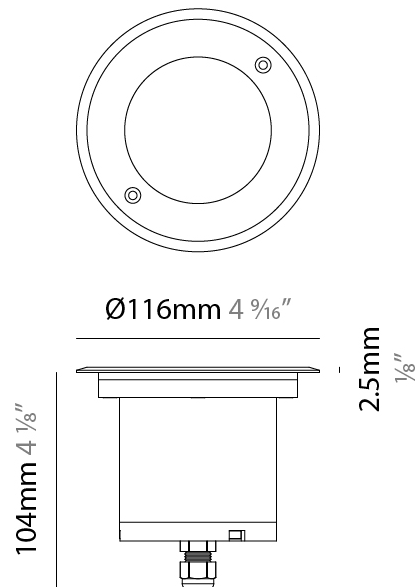

GENERAL

Series: Caliber
Subseries: Caliber 120 D
Brand: Unonovesette
Division: Exterior
Mounting Type: Recessed
Mounting Location: In-Ground
Subcategory: Drive Over

PHYSICAL

Shape: Square
Diameter (mm): 116
Diameter (in): 4 5/16
Height (mm): 104
Height (in): 4 1/8
Light Distribution: Direct
Weight (kg): 0.900
Weight (lbs): 1.98
Installation Requirement: Housing box
Diffuser: Extra clear glass 6mm
Fixture Finish: [ASB / SST](#)
Fixture Material: Stainless Steel AISI 316L
Cable Details: 350mm NS20N PCP 2x0.5 mm2

ELECTRICAL

Lamp Type: LED
Input Wattage (W): 8.1
Total Output Wattage (W): 5
Dimming: Non-Dimming / Phase Dimming (120Vac only) / 0-10V Dimming
Driver Included: No
Driver Location: Remote
Driver Type: Constant Voltage - Universal
Driver Class: Class 2
Input Voltage (V): 120 - 277
Output Voltage (V): 24

LED

Number of LEDs: 1
Color Temperature (°K): [2700 / 3000 / 4000](#)
Max. Delivered Lumen (lm): 515
CRI: >90 CRI
Lamp Life (hrs): 100000

OPTICAL

Optic°: [10 / 35 / 50](#)
Beam Angle: Narrow / Medium / Wide
Adjustability: Rotational 360°; Tilt 15°

RATINGS AND CERTIFICATIONS

Certified By: Certified for North American Standards
IP rating: IP68 (not for permanent immersion)
IK Rating: IK08
Marine Grade: Stainless Steel AISI 316L