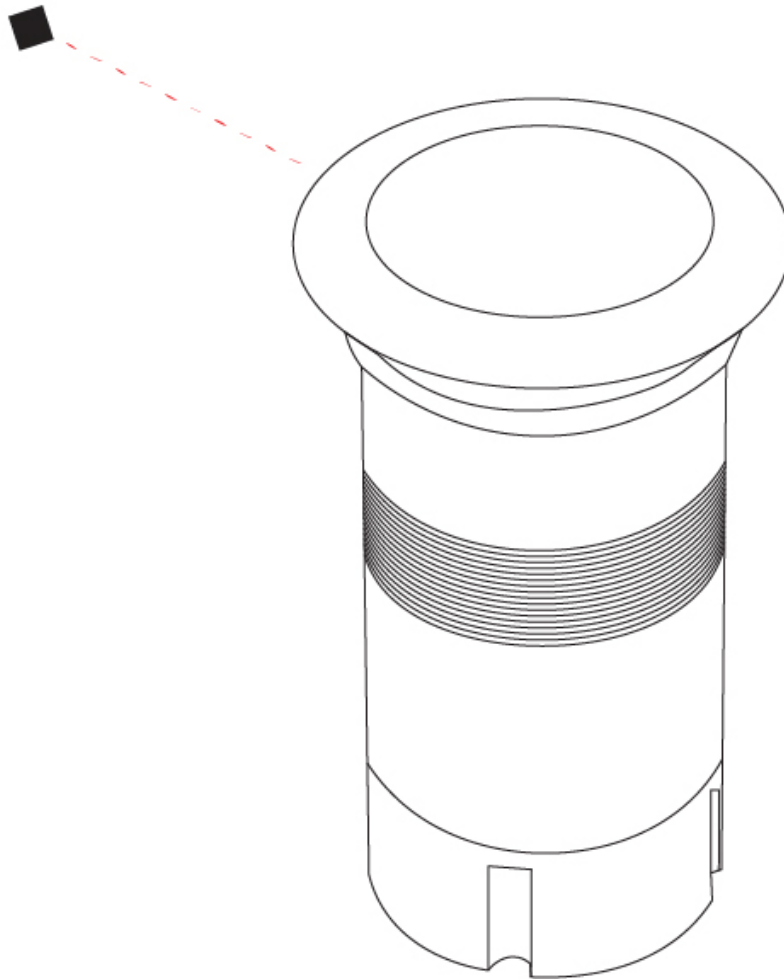

E12I0029-

PROJECT

TYPE

SPECIFIER

QUANTITY

DATE

E