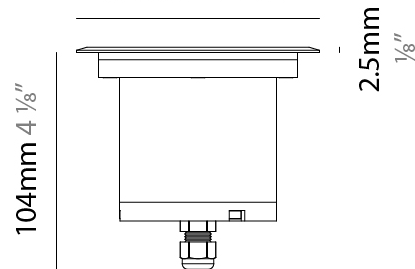

Ø116mm 4 5/16"