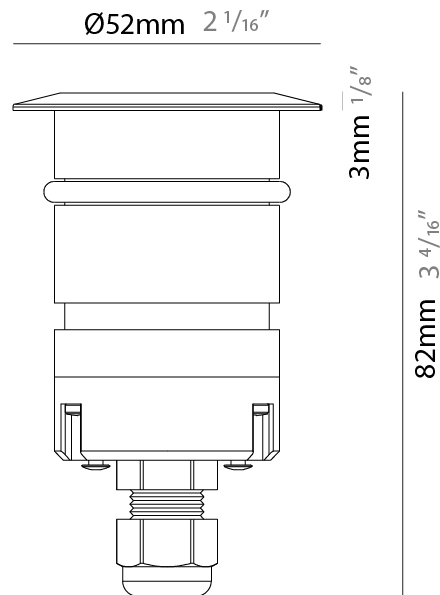

GENERAL

Series: Caliber
Subseries: Caliber 52
Brand: Unonovesette
Division: Exterior
Mounting Type: Recessed
Mounting Location: In-Ground
Subcategory: Drive Over

PHYSICAL

Shape: Round
Diameter (mm): 52
Diameter (in): 2 1/16
Height (mm): 82
Height (in): 3 1/4
Light Distribution: Direct
Weight (kg): 0.28
Weight (lbs): 0.62
Load Resistance (kg): 1500
Load Resistance (lbs): 3306
Installation Requirement: Housing box / Fixing springs
Diffuser: Extra clear tempered / Frosted glass 4mm
Fixture Finish: ASB / SST
Fixture Material: Stainless Steel AISI 316L
Cable Details: 350mm NS20N PCP 2x0.5 mm2

ELECTRICAL

Lamp Type: LED
Input Wattage (W): 3.92
Total Output Wattage (W): 2
Dimming: 0-10V Dimming / Phase Dimming (120Vac Only)
Driver Included: No
Driver Location: Remote
Driver Type: Constant Voltage - Universal
Driver Class: Class 2
Input Voltage (V): 120 - 277
Output Voltage (V): 24

LED

Number of LEDs: 1
Color Temperature (°K): 2200 / 2700 / 3000 / 4000
Max. Delivered Lumen (lm): 127
CRI: >90 CRI
Lamp Life (hrs): 100000

OPTICAL

Optic°: 10 / 23 / 43 / 1040
Beam Angle: Narrow / Medium / Wide / Elliptical
Adjustability: Fixed

RATINGS AND CERTIFICATIONS

Certified By: Certified for North American Standards
IP rating: IP68 (not for permanent immersion)
IK Rating: IK08
Marine Grade: Stainless Steel AISI 316L

PROJECT
TYPE
SPECIFIER
QUANTITY
DATE