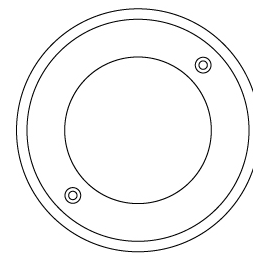

GENERAL

Series: Caliber
Subseries: Caliber 120 D
Brand: Unonovesette
Division: Exterior
Mounting Type: Recessed
Mounting Location: In-Ground
Subcategory: Drive Over

PHYSICAL

Shape: Square
Diameter (mm): 116
Diameter (in): 4 5/16
Height (mm): 104
Height (in): 4 1/8
Light Distribution: Direct
Weight (kg): 0.900
Weight (lbs): 1.98
Installation Requirement: Housing box
Diffuser: Extra clear glass 6mm
Fixture Finish: ASB / SST
Fixture Material: Stainless Steel AISI 316L
Cable Details: 350mm NS20N PCP 2x0.5 mm2

ELECTRICAL

Lamp Type: LED
Input Wattage (W): 10.4
Total Output Wattage (W): 8.6
Dimming: Non-Dimmable / 0-10V Dimming
Driver Included: No
Driver Location: Remote
Driver Type: Constant Voltage - Universal
Driver Class: Class 2
Housing: ENCP8
Input Voltage (V): 120 - 277
Output Voltage (V): 24
Constant Voltage (V): 24.06

LED

Number of LEDs: 1
Color Temperature (°K): RGBW
CRI: >90 CRI
Lamp Life (hrs): 100000

OPTICAL

Optic°: 35
Beam Angle: Medium
Adjustability: Rotational 360°; Tilt 15°

RATINGS AND CERTIFICATIONS

Certified By: Certified for North American Standards
IP rating: IP68 (not for permanent immersion)
IK Rating: IK08
Marine Grade: Stainless Steel AISI 316L