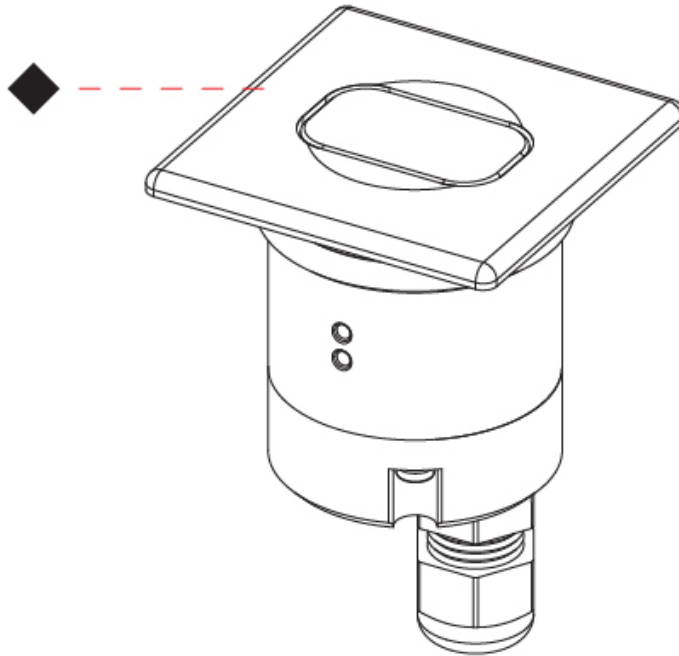

CALIBER WALL Q RECESSED

E12R0007-

PROJECT

TYPE

SPECIFIER

QUANTITY

DATE

E