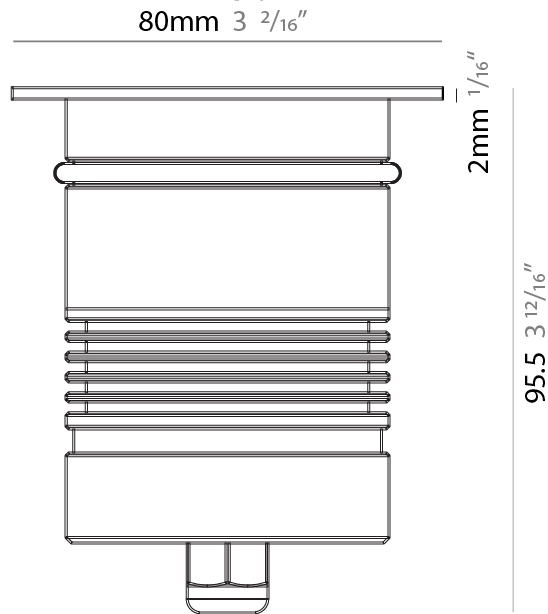

E12I0029-

base number

1. To build a product code in our configurator select the specify button on the base model # product page
2. To build a manual product code on this datasheet choose from the options listed below in blue font and add the suffix to the base model #

GENERAL

Series: Caliber
Subseries: Caliber 80 Q
Brand: Unonovesette
Division: Exterior
Mounting Type: Recessed
Mounting Location: In-Ground
Subcategory: Drive Over

PHYSICAL

Shape: Square
Diameter (mm): 80
Diameter (in): 3 1/8
Height (mm): 95.5
Height (in): 3 3/4
Light Distribution: Direct
Installation Requirement: Housing box / Fixing springs
Diffuser: Extra clear / Frosted glass 6mm
Fixture Finish: Stainless Steel AISI 316L
Fixture Material: Stainless Steel AISI 316L
Cable Details: 350mm NS20N PCP 2x0.5 mm2

ELECTRICAL

Lamp Type: LED
Total Output Wattage (W): 9
Dimming: DMX
Driver Included: No
Driver Location: Remote
Driver Type: Constant Voltage - Universal
Driver Class: Class 2
Input Voltage (V): 120 - 277
Output Voltage (V): 24

LED

Number of LEDs: 1
Color Temperature (°K): RGBW
Max. Delivered Lumen (lm): 730
CRI: >90 CRI
Lamp Life (hrs): 100000
Special LEDs offerings: RGBW

OPTICAL

Optic°: 35

RATINGS AND CERTIFICATIONS

Certified By: Certified for North American Standards
IP rating: IP68 (not for permanent immersion)
IK Rating: IK08
Marine Grade: Stainless Steel AISI 316L

PROJECT	_____
TYPE	_____
SPECIFIER	_____
QUANTITY	_____
DATE	_____