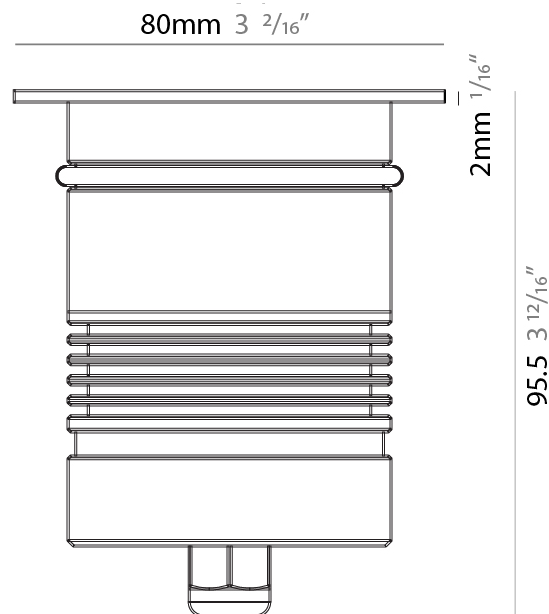

GENERAL

Series: Caliber
Subseries: Caliber 80 Q
Brand: Unonovesette
Division: Exterior
Mounting Type: Recessed
Mounting Location: In-Ground
Subcategory: Drive Over

PHYSICAL

Shape: Square
Diameter (mm): 80
Diameter (in): 3 1/8
Height (mm): 95.5
Height (in): 3 3/4
Light Distribution: Direct
Installation Requirement: Housing box / Fixing springs
Diffuser: Extra clear / Frosted glass 6mm
Fixture Finish: Stainless Steel AISI 316L
Fixture Material: Stainless Steel AISI 316L
Cable Details: 350mm NS20N PCP 2x0.5 mm2

ELECTRICAL

Lamp Type: LED
Input Wattage (W): 9.04
Total Output Wattage (W): 8.5
Dimming: Non-Dimming / Phase Dimming (120Vac only) / 0-10V Dimming
Driver Included: No
Driver Location: Remote
Driver Type: Constant Voltage - Universal
Driver Class: Class 2
Input Voltage (V): 120 - 277
Output Voltage (V): 24

LED

Number of LEDs: 1
Color Temperature (°K): 2700 / 3000 / 4000
Max. Delivered Lumen (lm): 730
CRI: >90 CRI
Lamp Life (hrs): 100000

OPTICAL

Optic°: 10 / 30 / 50 / DIF
Beam Angle: Narrow / Medium / Wide / Diffused

RATINGS AND CERTIFICATIONS

Certified By: Certified for North American Standards
IP rating: IP68 (not for permanent immersion)
IK Rating: IK08
Marine Grade: Stainless Steel AISI 316L