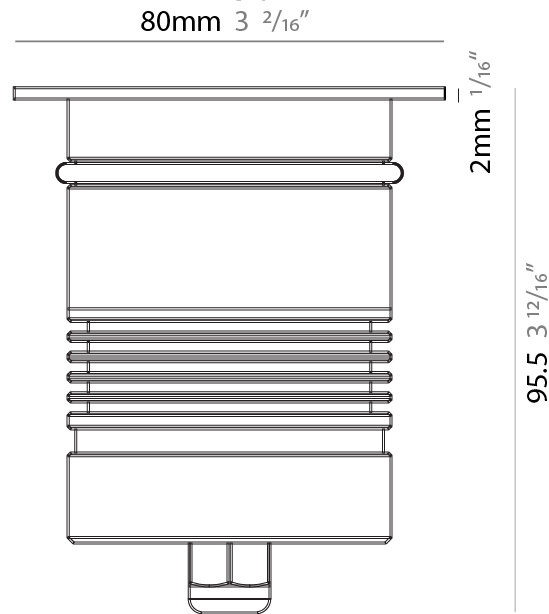

CALIBER 80 Q RECESSED

E12I0029-

base number

PROJECT	
TYPE	
SPECIFIER	
QUANTITY	
DATE	

1. To build a product code in our configurator select the specify button on the base model # product page
2. To build a manual product code on this datasheet choose from the options listed below in blue font and add the suffix to the base model #

GENERAL

Series: Caliber
Subseries: Caliber 80 Q
Brand: Unonovesette
Division: Exterior
Mounting Type: Recessed
Mounting Location: In-Ground
Subcategory: Drive Over

PHYSICAL

Shape: Square
Diameter (mm): 80
Diameter (in): 3 1/8
Height (mm): 95.5
Height (in): 3 3/4
Light Distribution: Direct
Installation Requirement: Housing box / Fixing springs
Diffuser: Extra clear / Frosted glass 6mm
Fixture Finish: Stainless Steel AISI 316L
Fixture Material: Stainless Steel AISI 316L
Cable Details: 350mm NS20N PCP 2x0.5 mm2

ELECTRICAL

Lamp Type: LED
Total Output Wattage (W): 9
Dimming: DMX
Driver Included: No
Driver Location: Remote
Driver Type: Constant Voltage - Universal
Driver Class: Class 2
Input Voltage (V): 120 - 277
Output Voltage (V): 24

LED

Number of LEDs: 1
Color Temperature (°K): RGBW
Max. Delivered Lumen (lm): 730
CRI: >90 CRI
Lamp Life (hrs): 100000
Special LEDs offerings: RGBW

OPTICAL

Optic°: 35

RATINGS AND CERTIFICATIONS

Certified By: Certified for North American Standards
IP rating: IP68 (not for permanent immersion)
IK Rating: IK08
Marine Grade: Stainless Steel AISI 316L