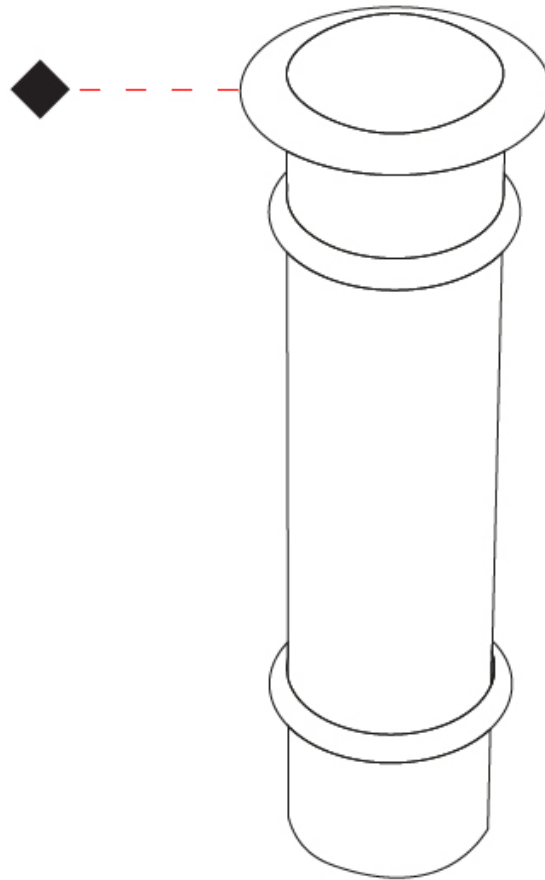

E12I0009-

PROJECT

TYPE

SPECIFIER

QUANTITY

DATE

E