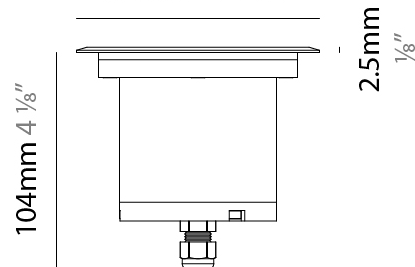

Ø116mm 4 5/16"