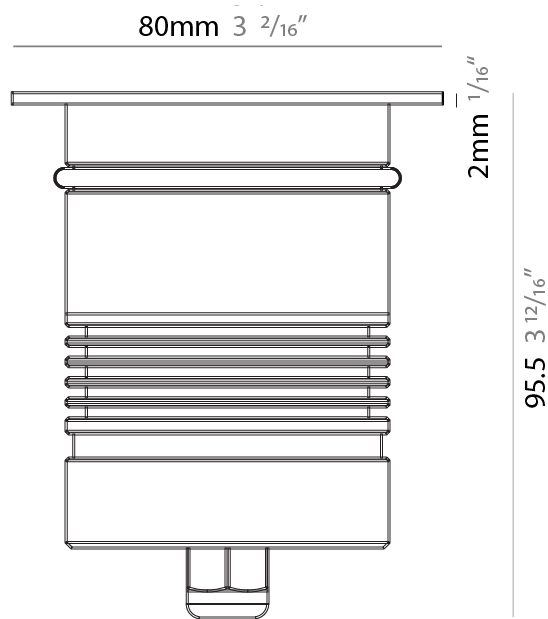

CALIBER 80 Q RECESSED

E12I0029-

base number

PROJECT

TYPE

SPECIFIER

QUANTITY

DATE

1. To build a product code in our configurator select the specify button on the base model # product page
2. To build a manual product code on this datasheet choose from the options listed below in blue font and add the suffix to the base model #

GENERAL

Series: Caliber
Subseries: Caliber 80 Q
Brand: Unonovesette
Division: Exterior
Mounting Type: Recessed
Mounting Location: In-Ground
Subcategory: Drive Over

PHYSICAL

Shape: Square
Diameter (mm): 80
Diameter (in): 3 1/8"
Height (mm): 95.5
Height (in): 3 3/4"
Light Distribution: Direct
Installation Requirement: Housing box / Fixing springs
Diffuser: Extra clear / Frosted glass 6mm
Fixture Finish: Stainless Steel AISI 316L
Fixture Material: Stainless Steel AISI 316L
Cable Details: 350mm NS20N PCP 2x0.5 mm2

ELECTRICAL

Lamp Type: LED
Total Output Wattage (W): 9
Dimming: DMX
Driver Included: No
Driver Location: Remote
Driver Type: Constant Voltage - Universal
Driver Class: Class 2
Input Voltage (V): 120 - 277
Output Voltage (V): 24

LED

Number of LEDs: 1
Color Temperature (°K): RGBW
Max. Delivered Lumen (lm): 730
CRI: >90 CRI
Lamp Life (hrs): 100000
Special LEDs offerings: RGBW

OPTICAL

Optic°: 35

RATINGS AND CERTIFICATIONS

Certified By: Certified for North American Standards
IP rating: IP68 (not for permanent immersion)
IK Rating: IK08
Marine Grade: Stainless Steel AISI 316L