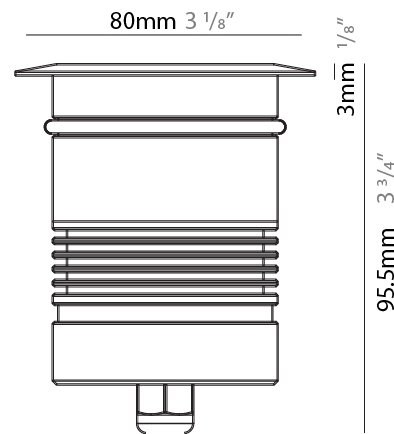

GENERAL

Series: Caliber
Subseries: Caliber 80
Brand: Unonovesette
Division: Exterior
Mounting Type: Recessed
Mounting Location: In-Ground
Subcategory: Drive Over

PHYSICAL

Shape: Round
Diameter (mm): 80
Diameter (in): 3 1/8
Height (mm): 95.5
Height (in): 3 3/4
Light Distribution: Direct
Weight (kg): 0.57
Weight (lbs): 1.26
Installation Requirement: Housing box / Fixing springs
Diffuser: Extra clear / Frosted glass 6mm
Fixture Finish: [ASB / SST](#)
Fixture Material: Stainless Steel AISI 316L
Cable Details: 350mm NS20N PCP 2x0.5 mm2

ELECTRICAL

Lamp Type: LED
Input Wattage (W): 9.0
Total Output Wattage (W): 8.5
Dimming: Non-Dimming / Phase Dimming (120Vac only) / 0-10V Dimming
Driver Included: No
Driver Location: Remote
Driver Type: Constant Voltage - 120/277Vac
Driver Class: Class 2
Input Voltage (V): 120 - 277
Output Voltage (V): 24

LED

Number of LEDs: 1
Color Temperature (°K): [2700 / 3000 / 4000](#)
Max. Delivered Lumen (lm): 730
CRI: >90 CRI
Lamp Life (hrs): 100000

OPTICAL

Optic°: [10 / 30 / 50 / 10x45](#)
Beam Angle: Narrow / Medium / Wide / Elliptical / Diffused

RATINGS AND CERTIFICATIONS

Certified By: Certified for North American Standards
IP rating: IP68 (not for permanent immersion)
IK Rating: IK08
Marine Grade: Stainless Steel AISI 316L

PROJECT
TYPE
SPECIFIER
QUANTITY
DATE