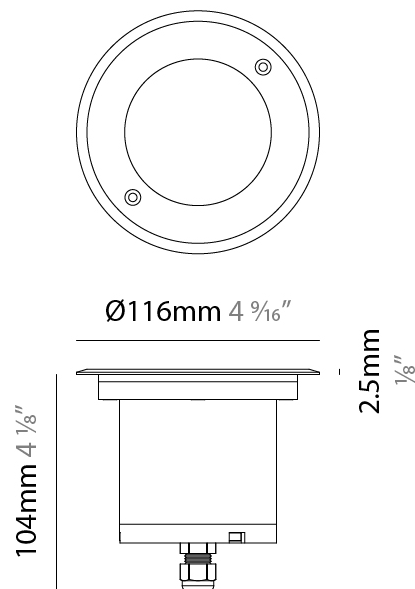

GENERAL

Series: Caliber
Subseries: Caliber 120 D
Brand: Unonovesette
Division: Exterior
Mounting Type: Recessed
Mounting Location: In-Ground
Subcategory: Drive Over

PHYSICAL

Shape: Square
Diameter (mm): 116
Diameter (in): 4 5/16
Height (mm): 104
Height (in): 4 1/8
Light Distribution: Direct
Weight (kg): 0.900
Weight (lbs): 1.98
Installation Requirement: Housing box
Diffuser: Extra clear glass 6mm
Fixture Finish: [ASB / SST](#)
Fixture Material: Stainless Steel AISI 316L
Cable Details: 350mm NS20N PCP 2x0.5 mm2

ELECTRICAL

Lamp Type: LED
Input Wattage (W): 9.04
Total Output Wattage (W): 8.5
Dimming: Non-Dimming / Phase Dimming (120Vac only) / 0-10V Dimming
Driver Included: No
Driver Location: Remote
Driver Type: Constant Voltage - Universal
Driver Class: Class 2
Input Voltage (V): 120 - 277
Output Voltage (V): 24

LED

Number of LEDs: 1
Color Temperature (°K): [2700 / 3000 / 4000](#)
Max. Delivered Lumen (lm): 730 (3000K)
CRI: >90 CRI
Lamp Life (hrs): 100000

OPTICAL

Optic°: [10 / 35 / 50](#)
Beam Angle: Narrow / Medium / Wide
Adjustability: Rotational 360°; Tilt 15°

RATINGS AND CERTIFICATIONS

Certified By: Certified for North American Standards
IP rating: IP68 (not for permanent immersion)
IK Rating: IK08
Marine Grade: Stainless Steel AISI 316L

PROJECT
TYPE
SPECIFIER
QUANTITY
DATE