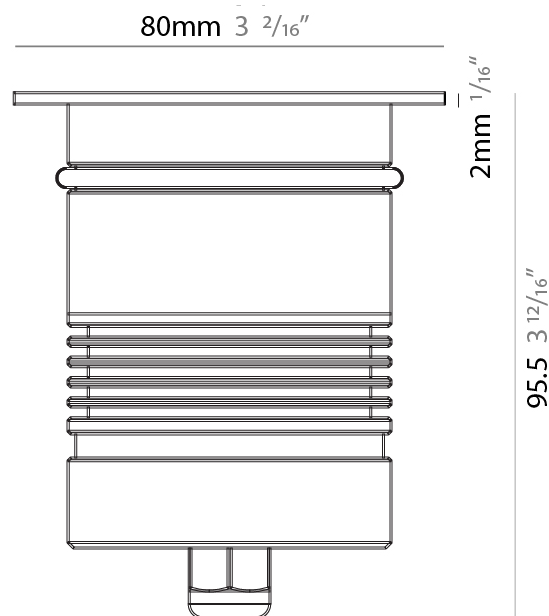

GENERAL

Series: Caliber
Subseries: Caliber 80 Q
Brand: Unonovesette
Division: Exterior
Mounting Type: Recessed
Mounting Location: In-Ground
Subcategory: Drive Over

PHYSICAL

Shape: Square
Diameter (mm): 80
Diameter (in): 3 1/8
Height (mm): 95.5
Height (in): 3 3/4
Light Distribution: Direct
Installation Requirement: Housing box / Fixing springs
Diffuser: Extra clear / Frosted glass 6mm
Fixture Finish: Stainless Steel AISI 316L
Fixture Material: Stainless Steel AISI 316L
Cable Details: 350mm NS20N PCP 2x0.5 mm2

ELECTRICAL

Lamp Type: LED
Input Wattage (W): 9.04
Total Output Wattage (W): 8.5
Dimming: Non-Dimming / Phase Dimming (120Vac only) / 0-10V Dimming
Driver Included: No
Driver Location: Remote
Driver Type: Constant Voltage - Universal
Driver Class: Class 2
Input Voltage (V): 120 - 277
Output Voltage (V): 24

LED

Number of LEDs: 1
Color Temperature (°K): 2700 / 3000 / 4000
Max. Delivered Lumen (lm): 730
CRI: >90 CRI
Lamp Life (hrs): 100000

OPTICAL

Optic°: 10 / 30 / 50 / DIF
Beam Angle: Narrow / Medium / Wide / Diffused

RATINGS AND CERTIFICATIONS

Certified By: Certified for North American Standards
IP rating: IP68 (not for permanent immersion)
IK Rating: IK08
Marine Grade: Stainless Steel AISI 316L