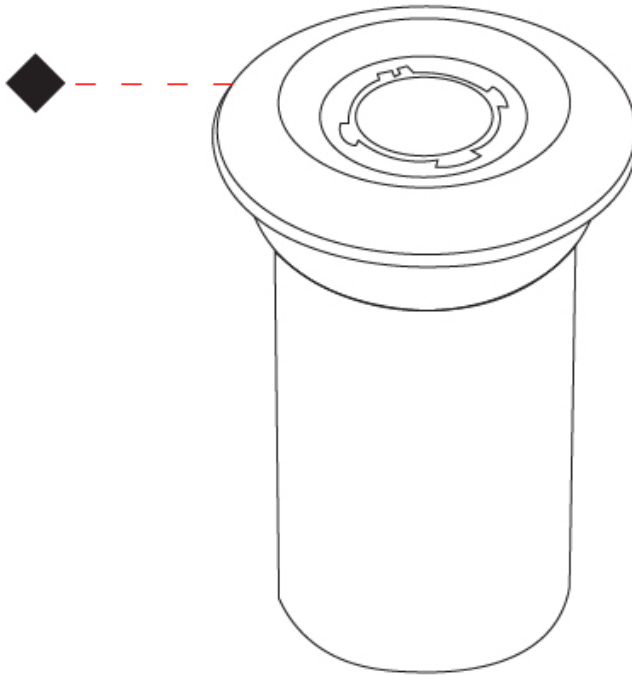

CALIBER 25 XS RECESSED

E12I0008-

PROJECT

TYPE

SPECIFIER

QUANTITY

DATE

E