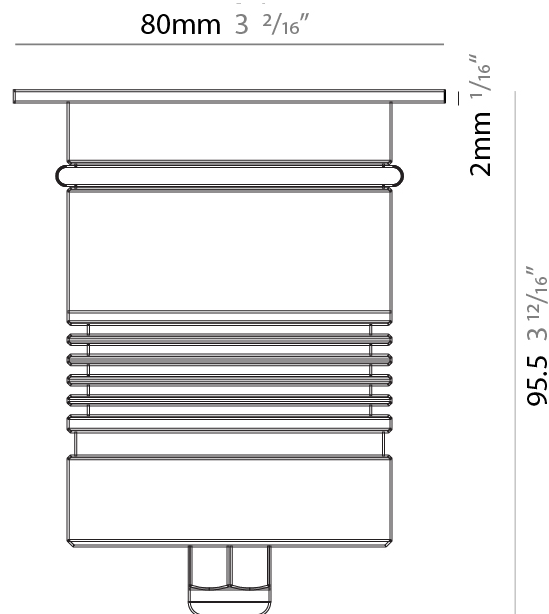

GENERAL

Series: Caliber
Subseries: Caliber 80 Q
Brand: Unonovesette
Division: Exterior
Mounting Type: Recessed
Mounting Location: In-Ground
Subcategory: Drive Over

PHYSICAL

Shape: Square
Diameter (mm): 80
Diameter (in): 3 1/8
Height (mm): 95.5
Height (in): 3 3/4
Light Distribution: Direct
Load Resistance (kg): 2500
Load Resistance (lbs): 5511
Installation Requirement: Housing box / Fixing springs
Diffuser: Extra clear / Frosted glass 6mm
Fixture Finish: Stainless Steel AISI 316L
Fixture Material: Stainless Steel AISI 316L
Cable Details: 350mm NS20N PCP 2x0.5 mm2

ELECTRICAL

Lamp Type: LED
Input Wattage (W): 8.1
Total Output Wattage (W): 5
Dimming: Non-Dimming / Phase Dimming (120Vac only) / 0-10V Dimming
Driver Included: No
Driver Location: Remote
Driver Type: Constant Voltage - Universal
Driver Class: Class 2
Input Voltage (V): 120 - 277
Output Voltage (V): 24

LED

Number of LEDs: 1
Color Temperature (°K): 2700 / 3000 / 4000
Max. Delivered Lumen (lm): 515
CRI: >90 CRI
Lamp Life (hrs): 100000

OPTICAL

Optic°: 10 / 30 / 50 / DIF
Beam Angle: Narrow / Medium / Wide / Diffused

RATINGS AND CERTIFICATIONS

Certified By: Certified for North American Standards
IP rating: IP68 (not for permanent immersion)
IK Rating: IK08
Marine Grade: Stainless Steel AISI 316L