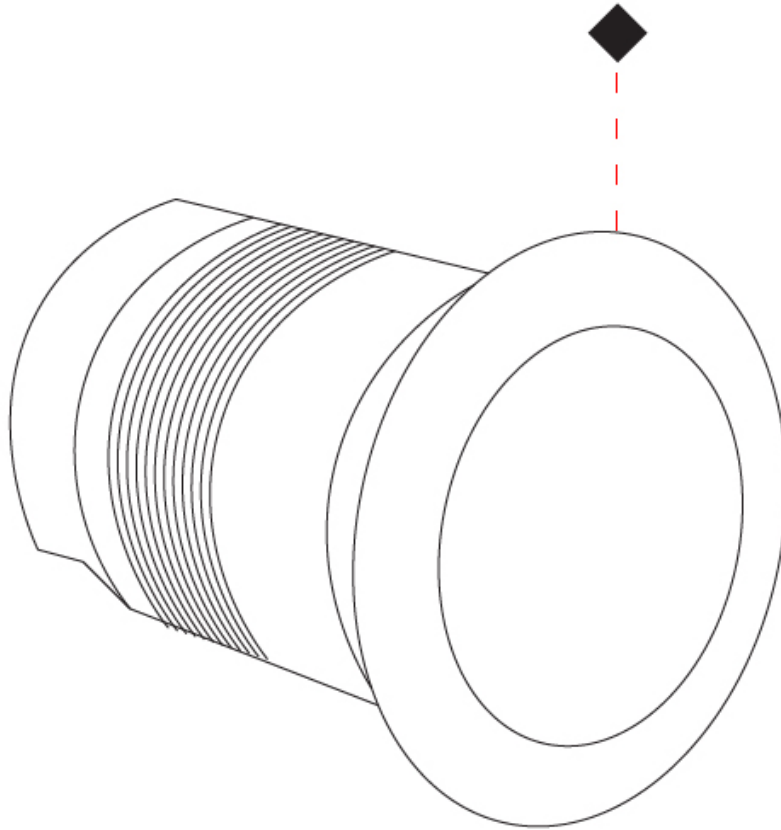

E12I0011-

PROJECT _____

TYPE _____

SPECIFIER _____

QUANTITY _____

DATE _____

E