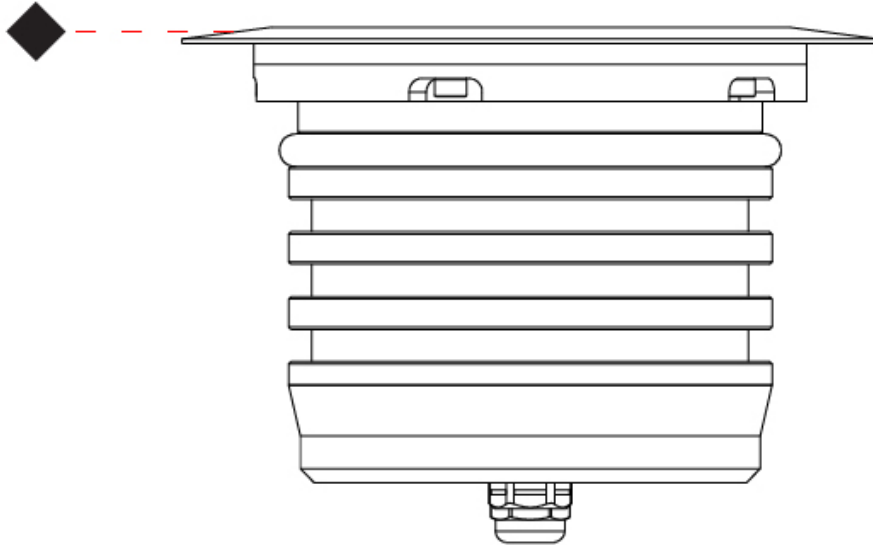

CALIBER 150 RECESSED

E12I0027-

PROJECT _____

TYPE _____

SPECIFIER _____

QUANTITY _____

DATE _____

E