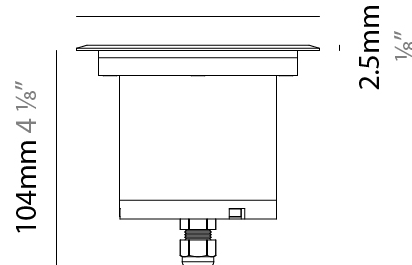

Ø116mm 4 5/16"