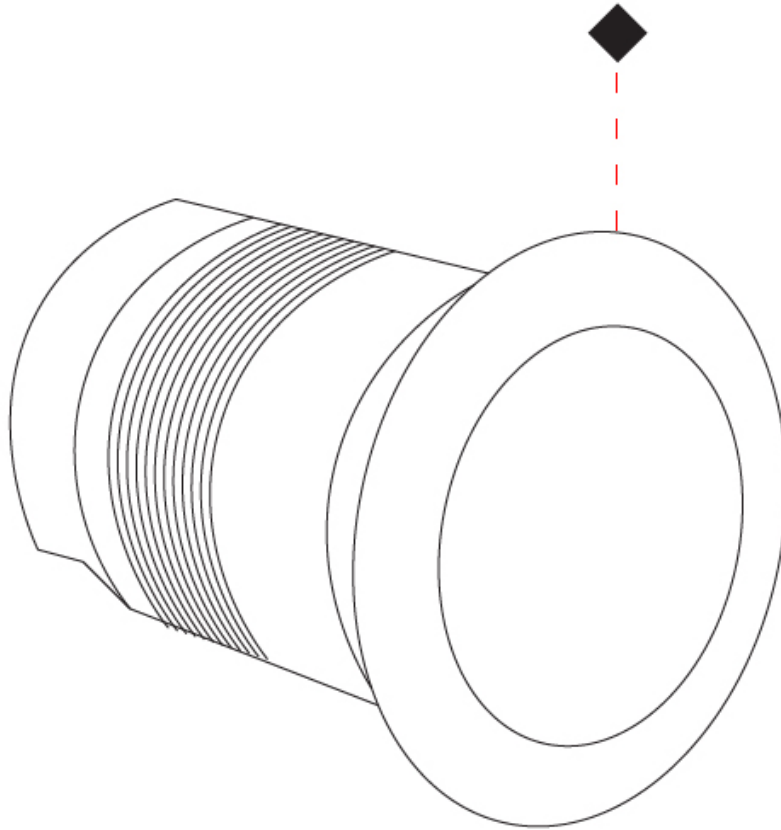

E12I0028-

PROJECT

TYPE

SPECIFIER

QUANTITY

DATE

E