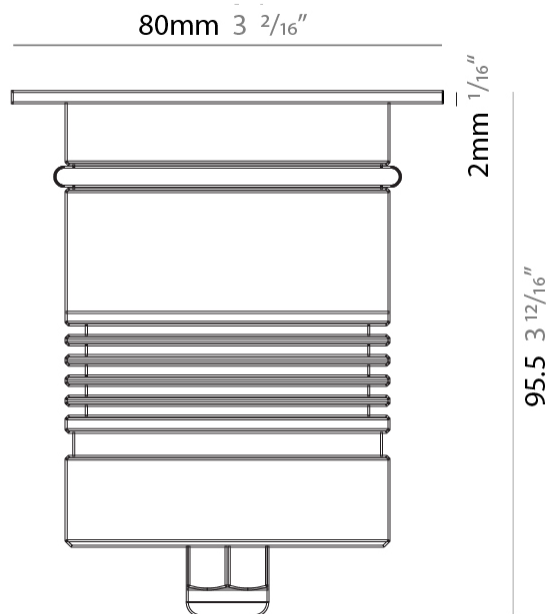

GENERAL

Series: Caliber
Subseries: Caliber 80 Q
Brand: Unonovesette
Division: Exterior
Mounting Type: Recessed
Mounting Location: In-Ground
Subcategory: Drive Over

PHYSICAL

Shape: Square
Diameter (mm): 80
Diameter (in): 3 1/8
Height (mm): 95.5
Height (in): 3 3/4
Light Distribution: Direct
Installation Requirement: Housing box / Fixing springs
Diffuser: Extra clear / Frosted glass 6mm
Fixture Finish: Stainless Steel AISI 316L
Fixture Material: Stainless Steel AISI 316L
Cable Details: 350mm NS20N PCP 2x0.5 mm2

ELECTRICAL

Lamp Type: LED
Input Wattage (W): 9.04
Total Output Wattage (W): 8.5
Dimming: Non-Dimming / Phase Dimming (120Vac only) / 0-10V Dimming
Driver Included: No
Driver Location: Remote
Driver Type: Constant Voltage - Universal
Driver Class: Class 2
Input Voltage (V): 120 - 277
Output Voltage (V): 24

LED

Number of LEDs: 1
Color Temperature (°K): 2700 / 3000 / 4000
Max. Delivered Lumen (lm): 730
CRI: >90 CRI
Lamp Life (hrs): 100000

OPTICAL

Optic°: 10 / 30 / 50 / DIF
Beam Angle: Narrow / Medium / Wide / Diffused

RATINGS AND CERTIFICATIONS

Certified By: Certified for North American Standards
IP rating: IP68 (not for permanent immersion)
IK Rating: IK08
Marine Grade: Stainless Steel AISI 316L