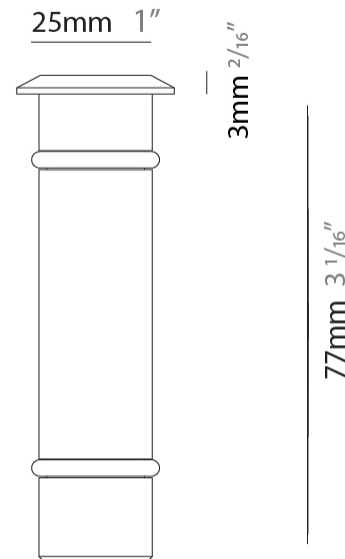

GENERAL

Series: Caliber
Subseries: Caliber 25
Brand: Unonovesette
Division: Exterior
Mounting Type: Recessed
Mounting Location: In-Ground
Subcategory: Drive Over

PHYSICAL

Shape: Round
Diameter (mm): 25
Diameter (in): 1
Height (mm): 77
Height (in): 3 1/16
Light Distribution: Direct
Weight (kg): 0.11
Weight (lbs): 0.24
Load Resistance (kg): 1500
Load Resistance (lbs): 3306
Installation Requirement: Housing box / Fixing springs
Diffuser: Extra clear / Frosted glass 2mm
Fixture Finish: Stainless Steel AISI 316L
Fixture Material: Stainless Steel AISI 316L
Cable Details: 350mm NS20N PCP 2x0.5 mm2

ELECTRICAL

Lamp Type: LED
Input Wattage (W): 2
Total Output Wattage (W): 2
Dimming: Non-Dimmable / 0-10V Dimming
Driver Included: No
Driver Location: Remote
Driver Type: Constant Voltage - Universal
Driver Class: Class 2
Input Voltage (V): 120 - 277
Output Voltage (V): 24

LED

Number of LEDs: 1
Color Temperature (*K): 2200 / 2700 / 3000 / 4000
Max. Delivered Lumen (lm): 127
CRI: >90 CRI
Lamp Life (hrs): 100000

OPTICAL

Optic*: 10 / 40 / 180
Beam Angle: Narrow / Wide / Diffused
Adjustability: Fixed

RATINGS AND CERTIFICATIONS

Certified By: Certified for North American Standards
IP rating: IP68 (not for permanent immersion)
IK Rating: IK08
Marine Grade: Stainless Steel AISI 316L

PROJECT
TYPE
SPECIFIER
QUANTITY
DATE