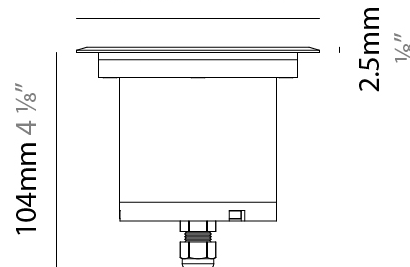

Ø116mm 4 ⁹/₁₆"