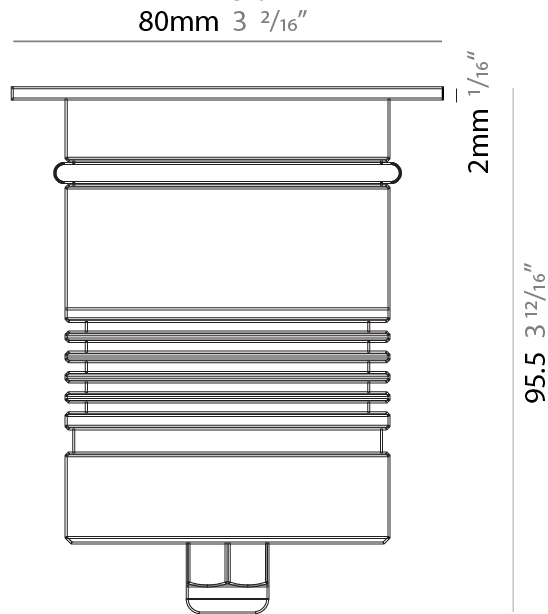

base number

1. To build a product code in our configurator select the specify button on the base model # product page
2. To build a manual product code on this datasheet choose from the options listed below in blue font and add the suffix to the base model #

GENERAL

Series: Caliber
Subseries: Caliber 80 Q
Brand: Unonovesette
Division: Exterior
Mounting Type: Recessed
Mounting Location: In-Ground
Subcategory: Drive Over

PHYSICAL

Shape: Square
Diameter (mm): 80
Diameter (in): 3 1/8"
Height (mm): 95.5
Height (in): 3 3/4"
Light Distribution: Direct
Installation Requirement: Housing box / Fixing springs
Diffuser: Extra clear / Frosted glass 6mm
Fixture Finish: Stainless Steel AISI 316L
Fixture Material: Stainless Steel AISI 316L
Cable Details: 350mm NS20N PCP 2x0.5 mm2

ELECTRICAL

Lamp Type: LED
Total Output Wattage (W): 9
Dimming: DMX
Driver Included: No
Driver Location: Remote
Driver Type: Constant Voltage - Universal
Driver Class: Class 2
Input Voltage (V): 120 - 277
Output Voltage (V): 24

LED

Number of LEDs: 1
Color Temperature (°K): RGBW
Max. Delivered Lumen (lm): 730
CRI: >90 CRI
Lamp Life (hrs): 100000
Special LEDs offerings: RGBW

OPTICAL

Optic°: 35

RATINGS AND CERTIFICATIONS

Certified By: Certified for North American Standards
IP rating: IP68 (not for permanent immersion)
IK Rating: IK08
Marine Grade: Stainless Steel AISI 316L

PROJECT	_____
TYPE	_____
SPECIFIER	_____
QUANTITY	_____
DATE	_____