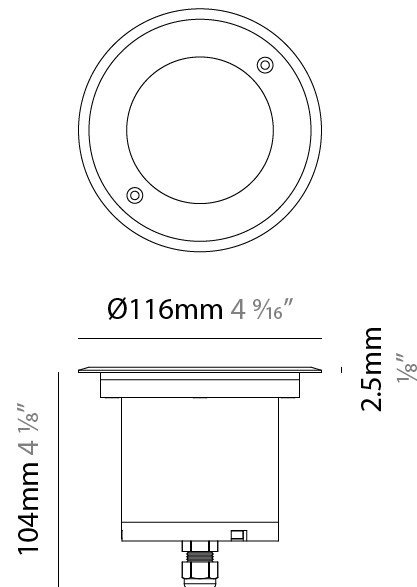

GENERAL

Series: Caliber
Subseries: Caliber 120 D
Brand: Unonovesette
Division: Exterior
Mounting Type: Recessed
Mounting Location: In-Ground
Subcategory: Drive Over

PHYSICAL

Shape: Square
Diameter (mm): 116
Diameter (in): 4 9/16
Height (mm): 104
Height (in): 4 1/8
Light Distribution: Direct
Weight (kg): 0.900
Weight (lbs): 1.98
Installation Requirement: Housing box
Diffuser: Extra clear glass 6mm
Fixture Finish: [ASB / SST](#)
Fixture Material: Stainless Steel AISI 316L
Cable Details: 350mm NS20N PCP 2x0.5 mm2

ELECTRICAL

Lamp Type: LED
Input Wattage (W): 10.4
Total Output Wattage (W): 8.6
Dimming: Non-Dimmable / 0-10V Dimming
Driver Included: No
Driver Location: Remote
Driver Type: Constant Voltage - Universal
Driver Class: Class 2
Housing: ENCP8
Input Voltage (V): 120 - 277
Output Voltage (V): 24
Constant Voltage (V): 24.06

LED

Number of LEDs: 1
Color Temperature (°K): [RGBW](#)
CRI: >90 CRI
Lamp Life (hrs): 100000

OPTICAL

Optic°: 35
Beam Angle: Medium
Adjustability: Rotational 360°; Tilt 15°

RATINGS AND CERTIFICATIONS

Certified By: Certified for North American Standards
IP rating: IP68 (not for permanent immersion)
IK Rating: IK08
Marine Grade: Stainless Steel AISI 316L