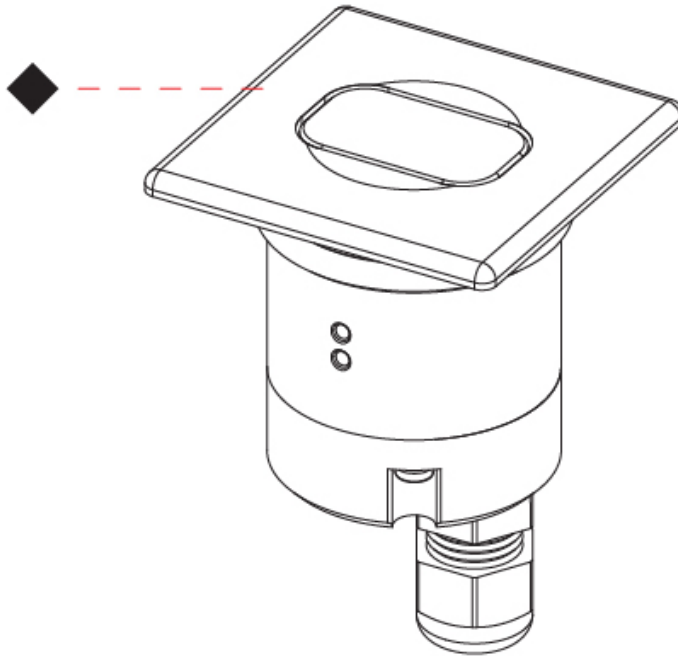

CALIBER WALL Q RECESSED

E12R0007-

PROJECT

TYPE

SPECIFIER

QUANTITY

DATE

E