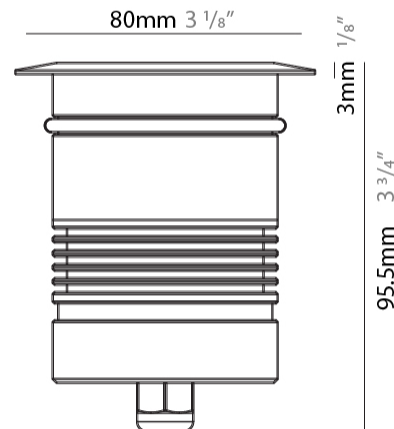

1. To build a product code in our configurator select the specify button on the base model # product page
2. To build a manual product code on this datasheet choose from the options listed below in blue font and add the suffix to the base model #

GENERAL

Series: Caliber
Subseries: Caliber 80
Brand: Unonovesette
Division: Exterior
Mounting Type: Recessed
Mounting Location: In-Ground
Subcategory: Drive Over

PHYSICAL

Shape: Round
Diameter (mm): 80
Diameter (in): 3 1/8
Height (mm): 95.5
Height (in): 3 3/4
Light Distribution: Direct
Weight (kg): 0.57
Weight (lbs): 1.26
Installation Requirement: Housing box / Fixing springs
Diffuser: Extra clear / Frosted glass 6mm
Fixture Finish: [ASB / SST](#)
Fixture Material: Stainless Steel AISI 316L
Cable Details: 350mm NS20N PCP 2x0.5 mm2

ELECTRICAL

Lamp Type: LED
Input Wattage (W): 9
Dimming: DMX
Control Gear: DMX
Driver Included: No
Driver Location: Remote
Driver Type: Constant Voltage - Universal
Driver Class: Class 2
Input Voltage (V): 120 - 277
Output Voltage (V): 24

LED

Number of LEDs: 1
Color Temperature (°K): RGBW
Max. Delivered Lumen (lm): 720
CRI: >90 CRI
Lamp Life (hrs): 100000
Special LEDs offerings: RGBW

OPTICAL

Optic°: 35
Beam Angle: Medium

RATINGS AND CERTIFICATIONS

Certified By: Certified for North American Standards
IP rating: IP68 (not for permanent immersion)
IK Rating: IK08
Marine Grade: Stainless Steel AISI 316L

PROJECT
TYPE
SPECIFIER
QUANTITY
DATE