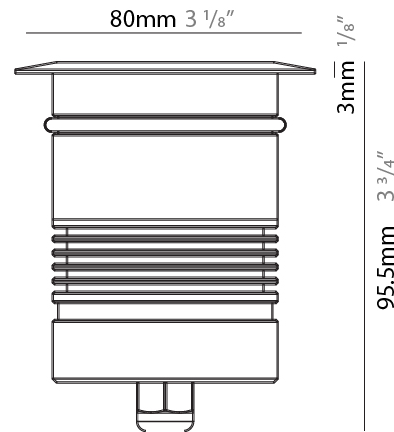

GENERAL

Series: Caliber
Subseries: Caliber 80
Brand: Unonovesette
Division: Exterior
Mounting Type: Recessed
Mounting Location: In-Ground
Subcategory: Drive Over

PHYSICAL

Shape: Round
Diameter (mm): 80
Diameter (in): 3 1/8
Height (mm): 95.5
Height (in): 3 3/4
Light Distribution: Direct
Weight (kg): 0.57
Weight (lbs): 1.26
Installation Requirement: Housing box / Fixing springs
Diffuser: Extra clear / Frosted glass 6mm
Fixture Finish: [ASB / SST](#)
Fixture Material: Stainless Steel AISI 316L
Cable Details: 350mm NS20N PCP 2x0.5 mm2

ELECTRICAL

Lamp Type: LED
Input Wattage (W): 9.0
Total Output Wattage (W): 8.5
Dimming: Non-Dimming / Phase Dimming (120Vac only) / 0-10V Dimming
Driver Included: No
Driver Location: Remote
Driver Type: Constant Voltage - 120/277Vac
Driver Class: Class 2
Input Voltage (V): 120 - 277
Output Voltage (V): 24

LED

Number of LEDs: 1
Color Temperature (°K): [2700 / 3000 / 4000](#)
Max. Delivered Lumen (lm): 730
CRI: >90 CRI
Lamp Life (hrs): 100000

OPTICAL

Optic°: [10 / 30 / 50 / 10x45](#)
Beam Angle: Narrow / Medium / Wide / Elliptical / Diffused

RATINGS AND CERTIFICATIONS

Certified By: Certified for North American Standards
IP rating: IP68 (not for permanent immersion)
IK Rating: IK08
Marine Grade: Stainless Steel AISI 316L

PROJECT
TYPE
SPECIFIER
QUANTITY
DATE