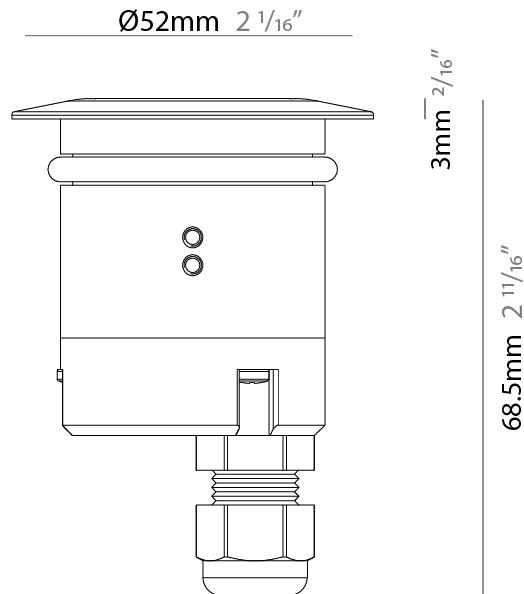

GENERAL

Series: Caliber
Subseries: Caliber Wall
Brand: Unonovesette
Division: Exterior
Mounting Type: Recessed
Mounting Location: Wall
Subcategory: Step Light

PHYSICAL

Shape: Round
Diameter (mm): 52
Diameter (in): 2 1/16
Height (mm): 68.5
Height (in): 2 11/16
Light Distribution: Direct
Weight (kg): 0.208
Weight (lbs): 0.46
Installation Requirement: Housing box / Fixing springs
Diffuser: Extra clear / Frosted glass 4mm
[Fixture Finish: ASB / SST](#)
Fixture Material: Stainless Steel AISI 316L
Cable Details: 350mm NS20N PCP 2x0.5 mm2

ELECTRICAL

Lamp Type: LED
Input Wattage (W): 3.92
Total Output Wattage (W): 2
Dimming: 0-10V Dimming / Phase Dimming (120Vac Only)
Driver Included: No
Driver Location: Remote
Driver Type: Constant Voltage - Universal
Driver Class: Class 2
Input Voltage (V): 120 - 277
Output Voltage (V): 24

LED

Number of LEDs: 1
[Color Temperature (°K): 2200 / 2700 / 3000 / 4000](#)
Max. Delivered Lumen (lm): 127
CRI: >90 CRI
Lamp Life (hrs): 100000

OPTICAL

[Optic°: 10 / 40](#)
Beam Angle: Narrow / Wide

RATINGS AND CERTIFICATIONS

Certified By: Certified for North American Standards
IP rating: IP68 (not for permanent immersion)
IK Rating: IK08
Marine Grade: Stainless Steel AISI 316L

PROJECT
TYPE
SPECIFIER
QUANTITY
DATE