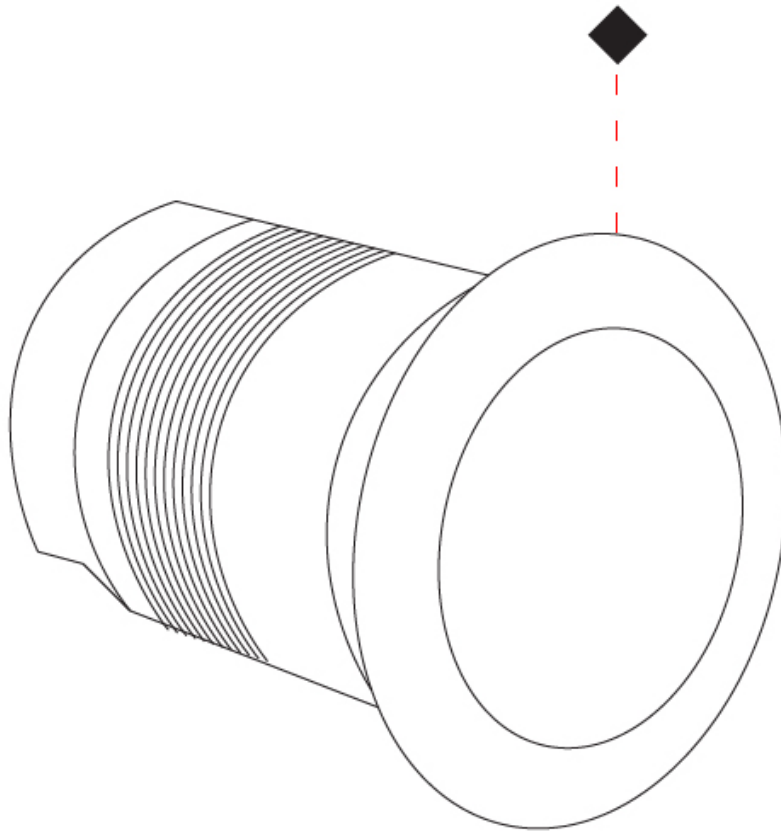

E12I0028-

PROJECT

TYPE

SPECIFIER

QUANTITY

DATE

E