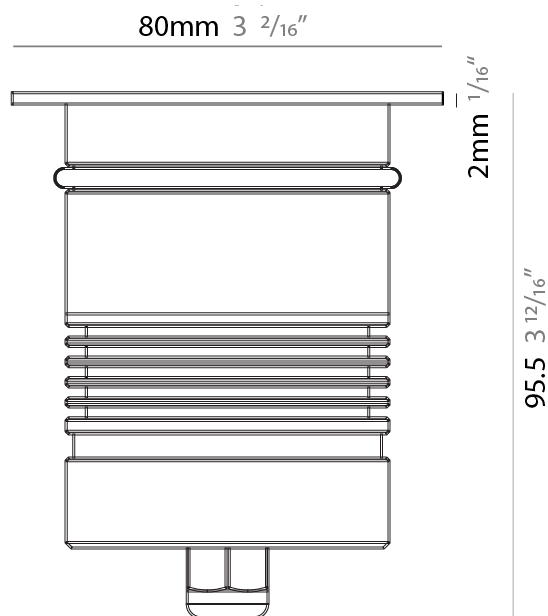

GENERAL

Series: Caliber
Subseries: Caliber 80 Q
Brand: Unonovesette
Division: Exterior
Mounting Type: Recessed
Mounting Location: In-Ground
Subcategory: Drive Over

PHYSICAL

Shape: Square
Diameter (mm): 80
Diameter (in): 3 1/8
Height (mm): 95.5
Height (in): 3 3/4
Light Distribution: Direct
Load Resistance (kg): 2500
Load Resistance (lbs): 5511
Installation Requirement: Housing box / Fixing springs
Diffuser: Extra clear / Frosted glass 6mm
Fixture Finish: Stainless Steel AISI 316L
Fixture Material: Stainless Steel AISI 316L
Cable Details: 350mm NS20N PCP 2x0.5 mm2

ELECTRICAL

Lamp Type: LED
Input Wattage (W): 8.1
Total Output Wattage (W): 5
Dimming: Non-Dimming / Phase Dimming (120Vac only) / 0-10V Dimming
Driver Included: No
Driver Location: Remote
Driver Type: Constant Voltage - Universal
Driver Class: Class 2
Input Voltage (V): 120 - 277
Output Voltage (V): 24

LED

Number of LEDs: 1
Color Temperature (°K): 2700 / 3000 / 4000
Max. Delivered Lumen (lm): 515
CRI: >90 CRI
Lamp Life (hrs): 100000

OPTICAL

Optic°: 10 / 30 / 50 / DIF
Beam Angle: Narrow / Medium / Wide / Diffused

RATINGS AND CERTIFICATIONS

Certified By: Certified for North American Standards
IP rating: IP68 (not for permanent immersion)
IK Rating: IK08
Marine Grade: Stainless Steel AISI 316L

PROJECT
TYPE
SPECIFIER
QUANTITY
DATE