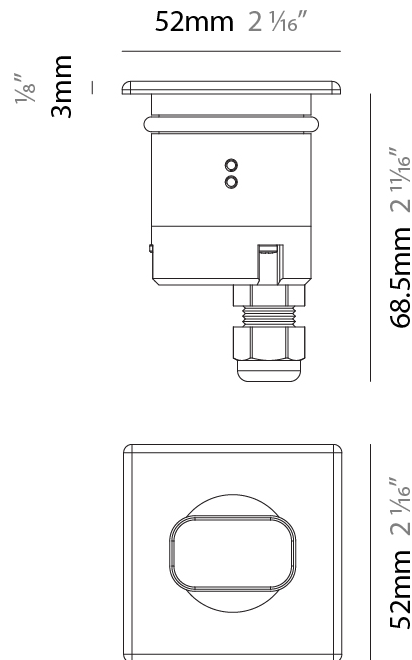

GENERAL

Series: Caliber
Subseries: Caliber Wall Q
Brand: Unonovesette
Division: Exterior
Mounting Type: Recessed
Mounting Location: Wall
Subcategory: Step Light

PHYSICAL

Shape: Round
Length (mm): 52
Length (in): 2 1/16
Width (mm): 52
Width (in): 2 1/16
Height (mm): 71.5
Height (in): 2 13/16
Light Distribution: Direct
Weight (kg): 0.208
Weight (lbs): 0.46
Installation Requirement: Housing box / Fixing springs
Diffuser: Extra clear glass 4mm
Fixture Finish: [ASB / SST](#)
Fixture Material: Stainless Steel AISI 316L
Cable Details: 350mm NS20N PCP 2x0.5 mm2

ELECTRICAL

Lamp Type: LED
Input Wattage (W): 3.92
Total Output Wattage (W): 2
Dimming: 0-10V Dimming / Phase Dimming (120Vac Only)
Driver Included: No
Driver Location: Remote
Driver Type: Constant Voltage - Universal
Driver Class: Class 2
Input Voltage (V): 120 - 277
Output Voltage (V): 24

LED

Number of LEDs: 1
Color Temperature (°K): [2200 / 2700 / 3000 / 4000](#)
Max. Delivered Lumen (lm): 140 (3000K)
CRI: >90 CRI
Lamp Life (hrs): 100000

OPTICAL

Optic°: [10 / 40](#)
Beam Angle: Narrow / Wide

RATINGS AND CERTIFICATIONS

Certified By: Certified for North American Standards
IP rating: IP68 (not for permanent immersion)
IK Rating: IK08
Marine Grade: Stainless Steel AISI 316L

PROJECT
TYPE
SPECIFIER
QUANTITY
DATE