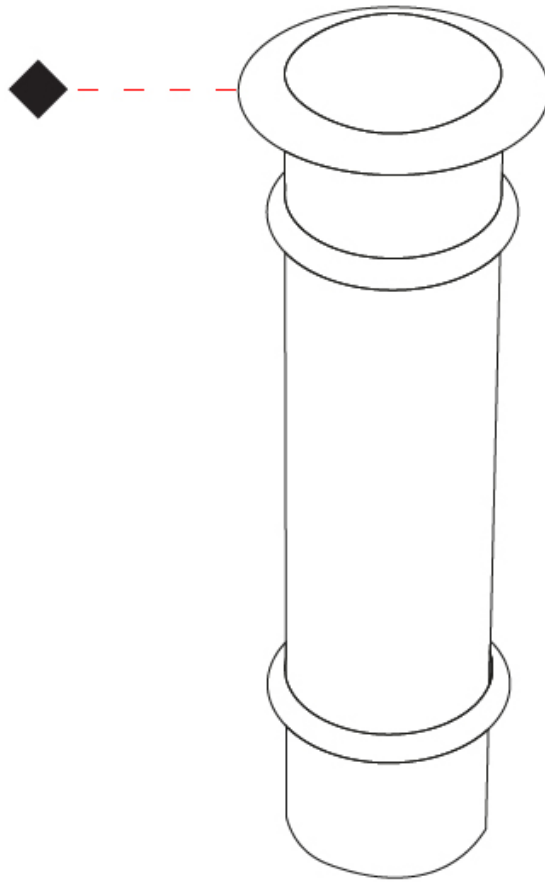

E12I0009-

PROJECT _____

TYPE _____

SPECIFIER _____

QUANTITY _____

DATE _____

E