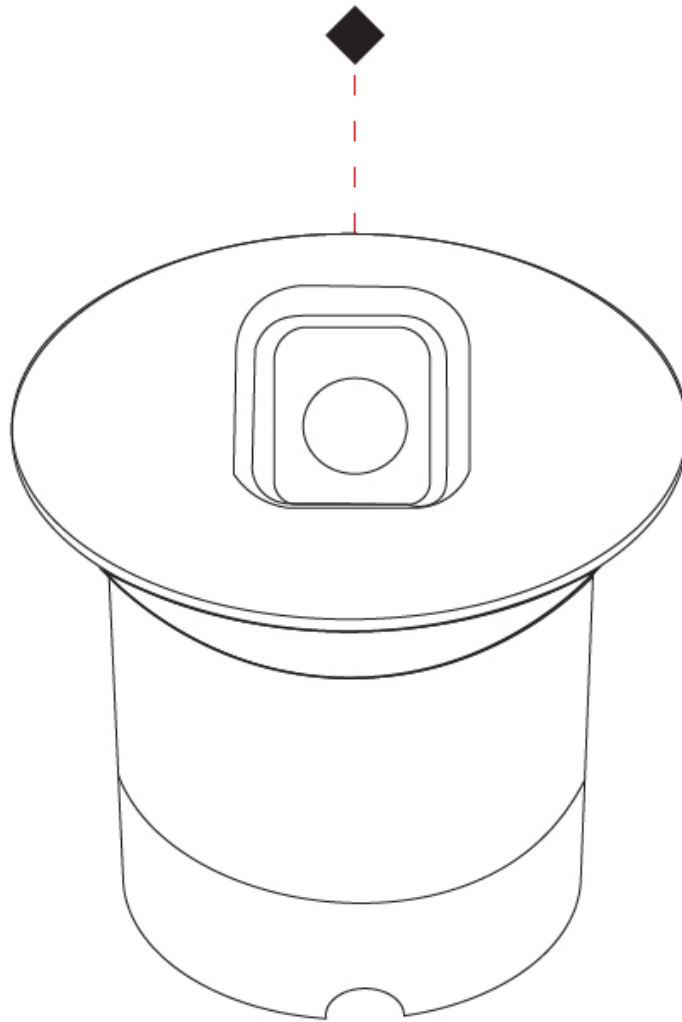

CALIBER WALL RECESSED

E12R0000-

PROJECT

TYPE

SPECIFIER

QUANTITY

DATE

E