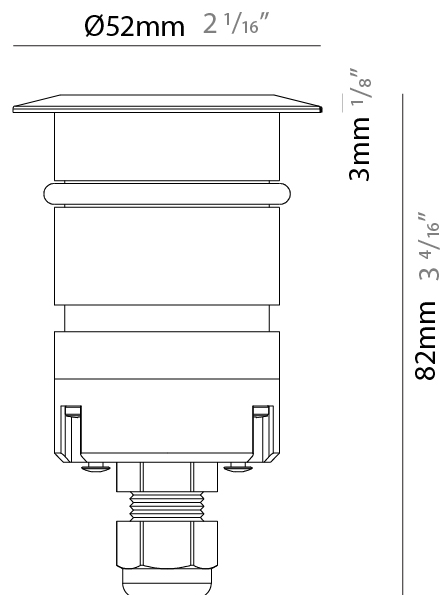

GENERAL

Series: Caliber
Subseries: Caliber 52
Brand: Unonovesette
Division: Exterior
Mounting Type: Recessed
Mounting Location: In-Ground
Subcategory: Drive Over

PHYSICAL

Shape: Round
Diameter (mm): 52
Diameter (in): 2 1/16
Height (mm): 82
Height (in): 3 1/4
Light Distribution: Direct
Weight (kg): 0.28
Weight (lbs): 0.62
Load Resistance (kg): 1500
Load Resistance (lbs): 3306
Installation Requirement: Housing box / Fixing springs
Diffuser: Extra clear tempered / Frosted glass 4mm
Fixture Finish: ASB / SST
Fixture Material: Stainless Steel AISI 316L
Cable Details: 350mm NS20N PCP 2x0.5 mm2

ELECTRICAL

Lamp Type: LED
Input Wattage (W): 3.92
Total Output Wattage (W): 2
Dimming: 0-10V Dimming / Phase Dimming (120Vac Only)
Driver Included: No
Driver Location: Remote
Driver Type: Constant Voltage - Universal
Driver Class: Class 2
Input Voltage (V): 120 - 277
Output Voltage (V): 24

LED

Number of LEDs: 1
Color Temperature (°K): 2200 / 2700 / 3000 / 4000
Max. Delivered Lumen (lm): 127
CRI: >90 CRI
Lamp Life (hrs): 100000

OPTICAL

Optic°: 10 / 23 / 43 / 1040
Beam Angle: Narrow / Medium / Wide / Elliptical
Adjustability: Fixed

RATINGS AND CERTIFICATIONS

Certified By: Certified for North American Standards
IP rating: IP68 (not for permanent immersion)
IK Rating: IK08
Marine Grade: Stainless Steel AISI 316L

PROJECT
TYPE
SPECIFIER
QUANTITY
DATE