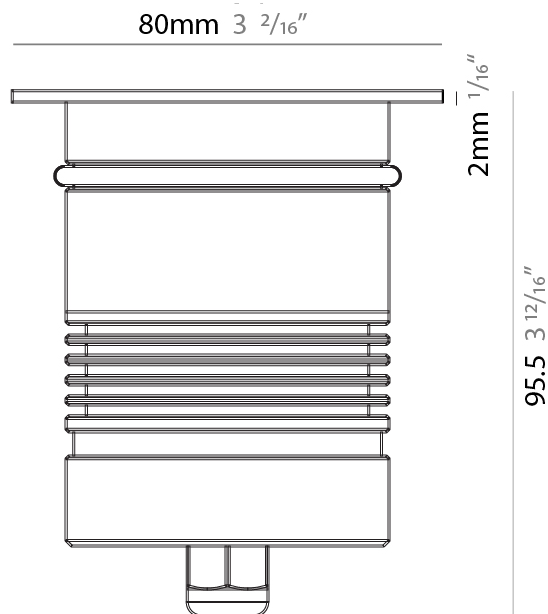

GENERAL

Series: Caliber
Subseries: Caliber 80 Q
Brand: Unonovesette
Division: Exterior
Mounting Type: Recessed
Mounting Location: In-Ground
Subcategory: Drive Over

PHYSICAL

Shape: Square
Diameter (mm): 80
Diameter (in): 3 1/8
Height (mm): 95.5
Height (in): 3 3/4
Light Distribution: Direct
Installation Requirement: Housing box / Fixing springs
Diffuser: Extra clear / Frosted glass 6mm
Fixture Finish: Stainless Steel AISI 316L
Fixture Material: Stainless Steel AISI 316L
Cable Details: 350mm NS20N PCP 2x0.5 mm2

ELECTRICAL

Lamp Type: LED
Input Wattage (W): 9.04
Total Output Wattage (W): 8.5
Dimming: Non-Dimming / Phase Dimming (120Vac only) / 0-10V Dimming
Driver Included: No
Driver Location: Remote
Driver Type: Constant Voltage - Universal
Driver Class: Class 2
Input Voltage (V): 120 - 277
Output Voltage (V): 24

LED

Number of LEDs: 1
Color Temperature (°K): 2700 / 3000 / 4000
Max. Delivered Lumen (lm): 730
CRI: >90 CRI
Lamp Life (hrs): 100000

OPTICAL

Optic°: 10 / 30 / 50 / DIF
Beam Angle: Narrow / Medium / Wide / Diffused

RATINGS AND CERTIFICATIONS

Certified By: Certified for North American Standards
IP rating: IP68 (not for permanent immersion)
IK Rating: IK08
Marine Grade: Stainless Steel AISI 316L