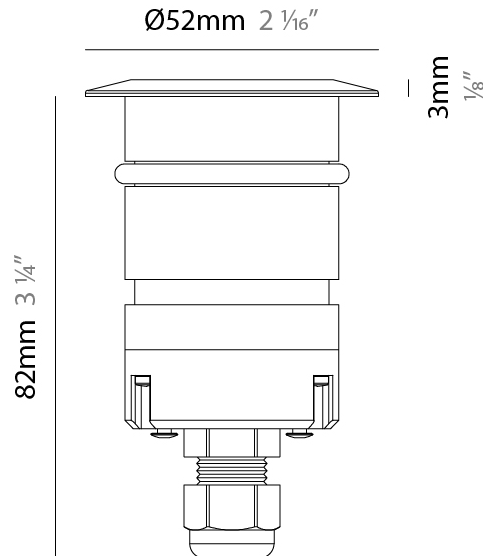

GENERAL

Series: Caliber
Subseries: Caliber 52 Sub
Brand: Unonovesette
Division: Exterior
Mounting Type: Recessed
Mounting Location: Fountains
Subcategory: Uplight

PHYSICAL

Shape: Round
Diameter (mm): 52
Diameter (in): 2 1/16
Height (mm): 85
Height (in): 3 3/8
Light Distribution: Direct
Weight (kg): 0.28
Weight (lbs): 0.61
Installation Requirement: Housing box. Suitable for installation in fountains at a maximum level of 1m deep. (NOT INTENDED FOR HUMAN CONTACT)
Diffuser: Extra clear tempered glass 4mm
Fixture Finish: Stainless Steel AISI 316L
Fixture Material: Stainless Steel AISI 316L
Cable Details: 500cm NS20N PCP 2x0.5 mm2

ELECTRICAL

Lamp Type: LED
Input Wattage (W): 3.92
Total Output Wattage (W): 2
Dimming: 0-10V Dimming / Phase Dimming (120Vac Only)
Driver Included: No
Driver Location: Remote
Driver Type: Constant Voltage - Universal
Driver Class: Class 2
Input Voltage (V): 120 - 277
Output Voltage (V): 24

LED

Number of LEDs: 1
Color Temperature (°K): 2200 / 2700 / 3000 / 4000
Max. Delivered Lumen (lm): 127
CRI: >90 CRI
Lamp Life (hrs): 100000

OPTICAL

Optic°: 10 / 23 / 43 / 10x40
Beam Angle: Narrow / Medium / Wide / Elliptical
Adjustability: Fixed

RATINGS AND CERTIFICATIONS

Certified By: Certified for North American Standards
IP rating: IP68 (for permanent submersion 1m)
IK Rating: IK08
Marine Grade: Stainless Steel AISI 316L