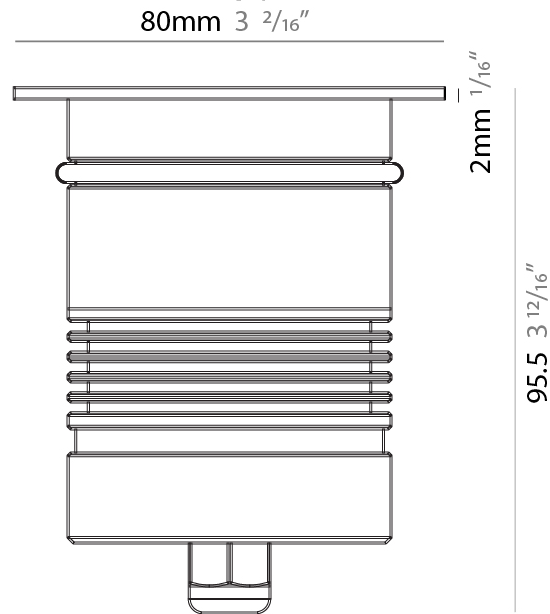

CALIBER 80 Q RECESSED

E12I0029-

base number

PROJECT	
TYPE	
SPECIFIER	
QUANTITY	
DATE	

1. To build a product code in our configurator select the specify button on the base model # product page
2. To build a manual product code on this datasheet choose from the options listed below in blue font and add the suffix to the base model #

GENERAL

Series: Caliber
Subseries: Caliber 80 Q
Brand: Unonovesette
Division: Exterior
Mounting Type: Recessed
Mounting Location: In-Ground
Subcategory: Drive Over

PHYSICAL

Shape: Square
Diameter (mm): 80
Diameter (in): 3 1/8
Height (mm): 95.5
Height (in): 3 3/4
Light Distribution: Direct
Installation Requirement: Housing box / Fixing springs
Diffuser: Extra clear / Frosted glass 6mm
Fixture Finish: Stainless Steel AISI 316L
Fixture Material: Stainless Steel AISI 316L
Cable Details: 350mm NS20N PCP 2x0.5 mm2

ELECTRICAL

Lamp Type: LED
Total Output Wattage (W): 9
Dimming: DMX
Driver Included: No
Driver Location: Remote
Driver Type: Constant Voltage - Universal
Driver Class: Class 2
Input Voltage (V): 120 - 277
Output Voltage (V): 24

LED

Number of LEDs: 1
Color Temperature (°K): RGBW
Max. Delivered Lumen (lm): 730
CRI: >90 CRI
Lamp Life (hrs): 100000
Special LEDs offerings: RGBW

OPTICAL

Optic°: 35

RATINGS AND CERTIFICATIONS

Certified By: Certified for North American Standards
IP rating: IP68 (not for permanent immersion)
IK Rating: IK08
Marine Grade: Stainless Steel AISI 316L