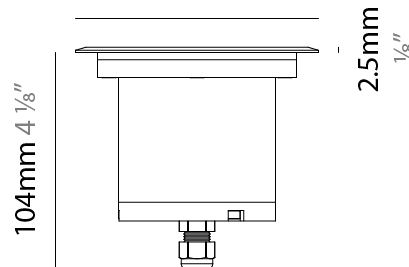

Ø116mm 4 ⁹/₁₆"