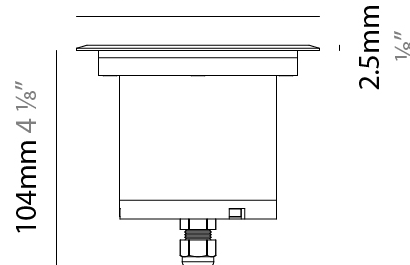

Ø116mm 4 ⁹/₁₆"