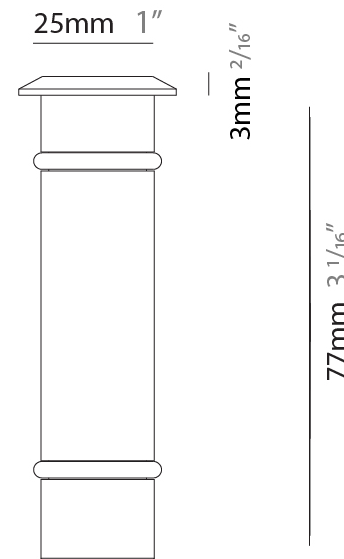

GENERAL

Series: Caliber
Subseries: Caliber 25
Brand: Unonovesette
Division: Exterior
Mounting Type: Recessed
Mounting Location: In-Ground
Subcategory: Drive Over

PHYSICAL

Shape: Round
Diameter (mm): 25
Diameter (in): 1
Height (mm): 77
Height (in): 3 1/16
Light Distribution: Direct
Weight (kg): 0.11
Weight (lbs): 0.24
Load Resistance (kg): 1500
Load Resistance (lbs): 3306
Installation Requirement: Housing box / Fixing springs
Diffuser: Extra clear / Frosted glass 2mm
Fixture Finish: Stainless Steel AISI 316L
Fixture Material: Stainless Steel AISI 316L
Cable Details: 350mm NS20N PCP 2x0.5 mm2

ELECTRICAL

Lamp Type: LED
Input Wattage (W): 2
Total Output Wattage (W): 2
Dimming: Non-Dimmable / 0-10V Dimming
Driver Included: No
Driver Location: Remote
Driver Type: Constant Voltage - Universal
Driver Class: Class 2
Input Voltage (V): 120 - 277
Output Voltage (V): 24

LED

Number of LEDs: 1
Color Temperature (*K): 2200 / 2700 / 3000 / 4000
Max. Delivered Lumen (lm): 127
CRI: >90 CRI
Lamp Life (hrs): 100000

OPTICAL

Optic*: 10 / 40 / 180
Beam Angle: Narrow / Wide / Diffused
Adjustability: Fixed

RATINGS AND CERTIFICATIONS

Certified By: Certified for North American Standards
IP rating: IP68 (not for permanent immersion)
IK Rating: IK08
Marine Grade: Stainless Steel AISI 316L

PROJECT
TYPE
SPECIFIER
QUANTITY
DATE