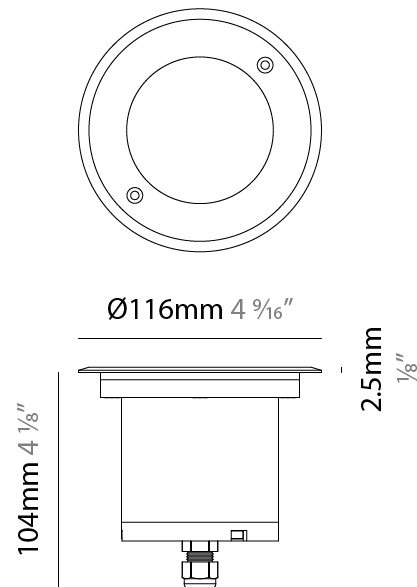

GENERAL

Series: Caliber
Subseries: Caliber 120 D
Brand: Unonovesette
Division: Exterior
Mounting Type: Recessed
Mounting Location: In-Ground
Subcategory: Drive Over

PHYSICAL

Shape: Square
Diameter (mm): 116
Diameter (in): 4 5/16
Height (mm): 104
Height (in): 4 1/8
Light Distribution: Direct
Weight (kg): 0.900
Weight (lbs): 1.98
Installation Requirement: Housing box
Diffuser: Extra clear glass 6mm
Fixture Finish: ASB / SST
Fixture Material: Stainless Steel AISI 316L
Cable Details: 350mm NS20N PCP 2x0.5 mm2

ELECTRICAL

Lamp Type: LED
Input Wattage (W): 9.04
Total Output Wattage (W): 8.5
Dimming: Non-Dimming / Phase Dimming (120Vac only) / 0-10V Dimming
Driver Included: No
Driver Location: Remote
Driver Type: Constant Voltage - Universal
Driver Class: Class 2
Input Voltage (V): 120 - 277
Output Voltage (V): 24

LED

Number of LEDs: 1
Color Temperature (°K): 2700 / 3000 / 4000
Max. Delivered Lumen (lm): 730 (3000K)
CRI: >90 CRI
Lamp Life (hrs): 100000

OPTICAL

Optic°: 10 / 35 / 50
Beam Angle: Narrow / Medium / Wide
Adjustability: Rotational 360°; Tilt 15°

RATINGS AND CERTIFICATIONS

Certified By: Certified for North American Standards
IP rating: IP68 (not for permanent immersion)
IK Rating: IK08
Marine Grade: Stainless Steel AISI 316L