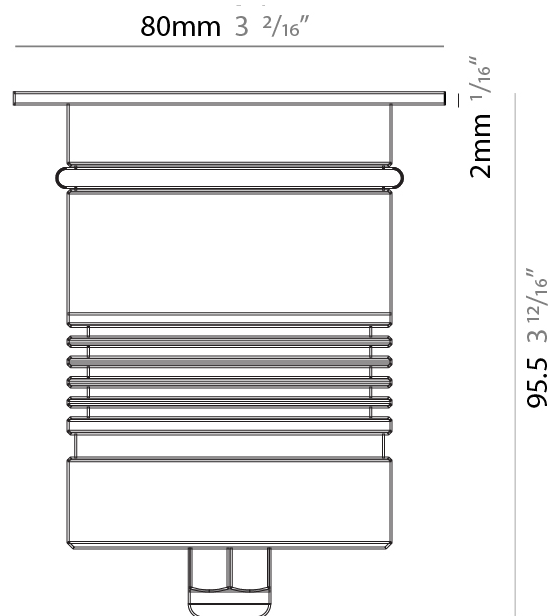

GENERAL

Series: Caliber
Subseries: Caliber 80 Q
Brand: Unonovesette
Division: Exterior
Mounting Type: Recessed
Mounting Location: In-Ground
Subcategory: Drive Over

PHYSICAL

Shape: Square
Diameter (mm): 80
Diameter (in): 3 1/8
Height (mm): 95.5
Height (in): 3 3/4
Light Distribution: Direct
Load Resistance (kg): 2500
Load Resistance (lbs): 5511
Installation Requirement: Housing box / Fixing springs
Diffuser: Extra clear / Frosted glass 6mm
Fixture Finish: Stainless Steel AISI 316L
Fixture Material: Stainless Steel AISI 316L
Cable Details: 350mm NS20N PCP 2x0.5 mm2

ELECTRICAL

Lamp Type: LED
Input Wattage (W): 8.1
Total Output Wattage (W): 5
Dimming: Non-Dimming / Phase Dimming (120Vac only) / 0-10V Dimming
Driver Included: No
Driver Location: Remote
Driver Type: Constant Voltage - Universal
Driver Class: Class 2
Input Voltage (V): 120 - 277
Output Voltage (V): 24

LED

Number of LEDs: 1
Color Temperature (°K): 2700 / 3000 / 4000
Max. Delivered Lumen (lm): 515
CRI: >90 CRI
Lamp Life (hrs): 100000

OPTICAL

Optic°: 10 / 30 / 50 / DIF
Beam Angle: Narrow / Medium / Wide / Diffused

RATINGS AND CERTIFICATIONS

Certified By: Certified for North American Standards
IP rating: IP68 (not for permanent immersion)
IK Rating: IK08
Marine Grade: Stainless Steel AISI 316L