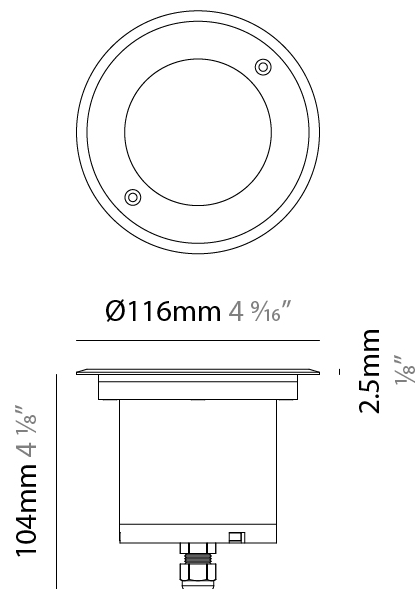

GENERAL

Series: Caliber
Subseries: Caliber 120 D
Brand: Unonovesette
Division: Exterior
Mounting Type: Recessed
Mounting Location: In-Ground
Subcategory: Drive Over

PHYSICAL

Shape: Square
Diameter (mm): 116
Diameter (in): 4 ⁹/₁₆
Height (mm): 104
Height (in): 4 ¹/₈
Light Distribution: Direct
Weight (kg): 0.900
Weight (lbs): 1.98
Installation Requirement: Housing box
Diffuser: Extra clear glass 6mm
Fixture Finish: [ASB / SST](#)
Fixture Material: Stainless Steel AISI 316L
Cable Details: 350mm NS20N PCP 2x0.5 mm2

ELECTRICAL

Lamp Type: LED
Input Wattage (W): 8.1
Total Output Wattage (W): 5
Dimming: Non-Dimming / Phase Dimming (120Vac only) / 0-10V Dimming
Driver Included: No
Driver Location: Remote
Driver Type: Constant Voltage - Universal
Driver Class: Class 2
Input Voltage (V): 120 - 277
Output Voltage (V): 24

LED

Number of LEDs: 1
Color Temperature (°K): [2700 / 3000 / 4000](#)
Max. Delivered Lumen (lm): 515
CRI: >90 CRI
Lamp Life (hrs): 100000

OPTICAL

Optic°: [10 / 35 / 50](#)
Beam Angle: Narrow / Medium / Wide
Adjustability: Rotational 360°; Tilt 15°

RATINGS AND CERTIFICATIONS

Certified By: Certified for North American Standards
IP rating: IP68 (not for permanent immersion)
IK Rating: IK08
Marine Grade: Stainless Steel AISI 316L

PROJECT
TYPE
SPECIFIER
QUANTITY
DATE