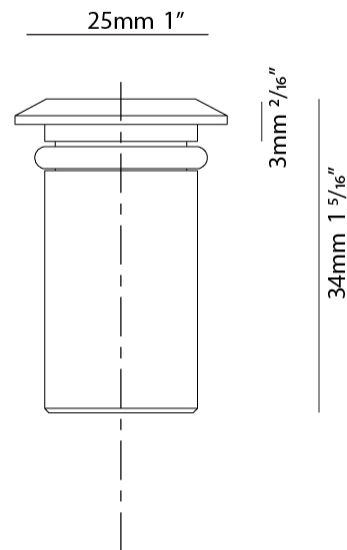

GENERAL

Series: Caliber
Subseries: Caliber 25 XS
Brand: Unonovesette
Division: Exterior
Mounting Type: Recessed
Mounting Location: In-Ground
Subcategory: Drive Over

PHYSICAL

Shape: Round
Diameter (mm): 25
Diameter (in): 1
Height (mm): 34
Height (in): 1 5/16
Light Distribution: Direct
Weight (kg): 0.11
Weight (lbs): 0.24
Load Resistance (kg): 1500
Load Resistance (lbs): 3306
Installation Requirement: Housing box / Fixing springs
Diffuser: Extra clear / Frosted glass 2mm
Fixture Finish: SST / ABA / ANA
Fixture Material: Stainless Steel AISI 316L / Anodized Aluminum
Cable Details: 350mm NS20N PCP 2x0.5 mm2

ELECTRICAL

Lamp Type: LED
Total Output Wattage (W): 1
Dimming: Non-Dimming / Phase Dimming (120Vac only) / 0-10V Dimming
Driver Included: No
Driver Location: Remote
Driver Type: Constant Current - 120 / 277Vac
Driver Class: Class 2
Input Voltage (V): 120 - 277
Constant Current (MA): 350

LED

Number of LEDs: 1
Color Temperature (°K): 2200 / 2700 / 3000 / 4000
Max. Delivered Lumen (lm): 94
CRI: >90 CRI
Lamp Life (hrs): 100000

OPTICAL

Optic°: 10 / 40 / 180
Beam Angle: Narrow / Wide / Diffused

RATINGS AND CERTIFICATIONS

Certified By: Certified for North American Standards
IP rating: IP68 (not for permanent immersion)
IK Rating: IK08
Marine Grade: Stainless Steel AISI 316L