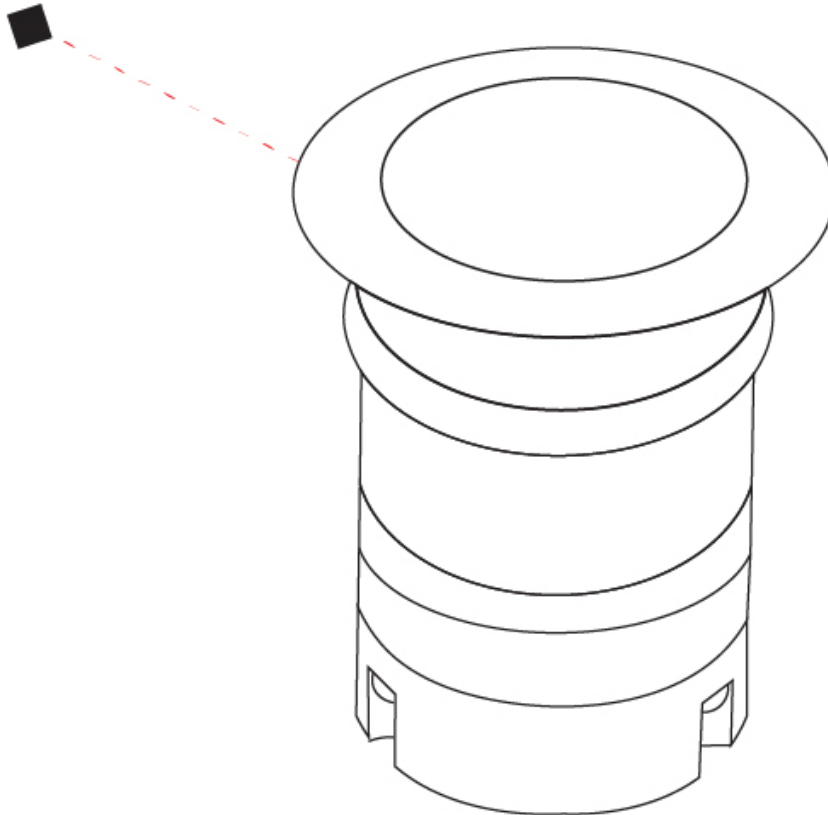

E12I0010-

PROJECT

TYPE

SPECIFIER

QUANTITY

DATE

E