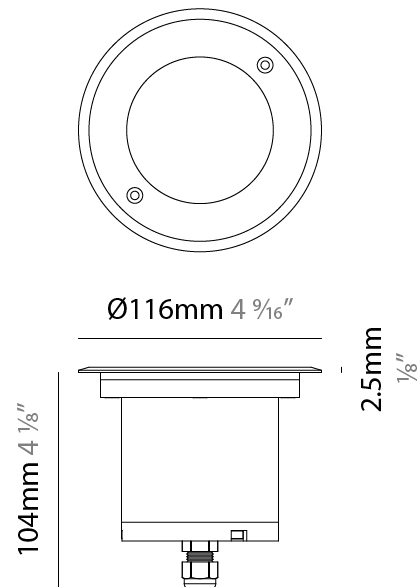

GENERAL

Series: Caliber
Subseries: Caliber 120 D
Brand: Unonovesette
Division: Exterior
Mounting Type: Recessed
Mounting Location: In-Ground
Subcategory: Drive Over

PHYSICAL

Shape: Square
Diameter (mm): 116
Diameter (in): 4 5/16
Height (mm): 104
Height (in): 4 1/8
Light Distribution: Direct
Weight (kg): 0.900
Weight (lbs): 1.98
Installation Requirement: Housing box
Diffuser: Extra clear glass 6mm
Fixture Finish: [ASB / SST](#)
Fixture Material: Stainless Steel AISI 316L
Cable Details: 350mm NS20N PCP 2x0.5 mm2

ELECTRICAL

Lamp Type: LED
Input Wattage (W): 9.04
Total Output Wattage (W): 8.5
Dimming: Non-Dimming / Phase Dimming (120Vac only) / 0-10V Dimming
Driver Included: No
Driver Location: Remote
Driver Type: Constant Voltage - Universal
Driver Class: Class 2
Input Voltage (V): 120 - 277
Output Voltage (V): 24

LED

Number of LEDs: 1
Color Temperature (°K): [2700 / 3000 / 4000](#)
Max. Delivered Lumen (lm): 730 (3000K)
CRI: >90 CRI
Lamp Life (hrs): 100000

OPTICAL

Optic°: [10 / 35 / 50](#)
Beam Angle: Narrow / Medium / Wide
Adjustability: Rotational 360°; Tilt 15°

RATINGS AND CERTIFICATIONS

Certified By: Certified for North American Standards
IP rating: IP68 (not for permanent immersion)
IK Rating: IK08
Marine Grade: Stainless Steel AISI 316L

PROJECT
TYPE
SPECIFIER
QUANTITY
DATE