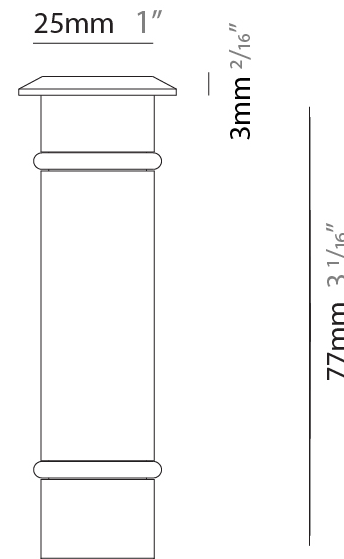

GENERAL

Series: Caliber
Subseries: Caliber 25
Brand: Unonovesette
Division: Exterior
Mounting Type: Recessed
Mounting Location: In-Ground
Subcategory: Drive Over

PHYSICAL

Shape: Round
Diameter (mm): 25
Diameter (in): 1
Height (mm): 77
Height (in): 3 1/16
Light Distribution: Direct
Weight (kg): 0.11
Weight (lbs): 0.24
Load Resistance (kg): 1500
Load Resistance (lbs): 3306
Installation Requirement: Housing box / Fixing springs
Diffuser: Extra clear / Frosted glass 2mm
Fixture Finish: Stainless Steel AISI 316L
Fixture Material: Stainless Steel AISI 316L
Cable Details: 350mm NS20N PCP 2x0.5 mm2

ELECTRICAL

Lamp Type: LED
Input Wattage (W): 2
Total Output Wattage (W): 2
Dimming: Non-Dimmable / 0-10V Dimming
Driver Included: No
Driver Location: Remote
Driver Type: Constant Voltage - Universal
Driver Class: Class 2
Input Voltage (V): 120 - 277
Output Voltage (V): 24

LED

Number of LEDs: 1
Color Temperature (*K): 2200 / 2700 / 3000 / 4000
Max. Delivered Lumen (lm): 127
CRI: >90 CRI
Lamp Life (hrs): 100000

OPTICAL

Optic*: 10 / 40 / 180
Beam Angle: Narrow / Wide / Diffused
Adjustability: Fixed

RATINGS AND CERTIFICATIONS

Certified By: Certified for North American Standards
IP rating: IP68 (not for permanent immersion)
IK Rating: IK08
Marine Grade: Stainless Steel AISI 316L