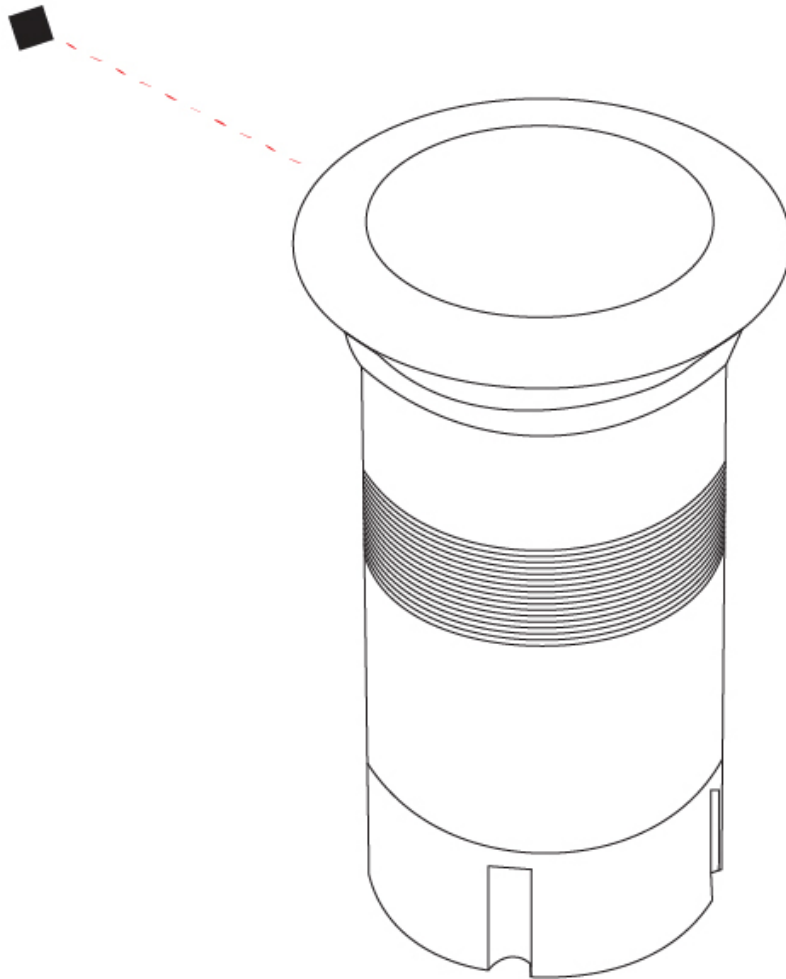

E12I0026-

PROJECT

TYPE

SPECIFIER

QUANTITY

DATE

E