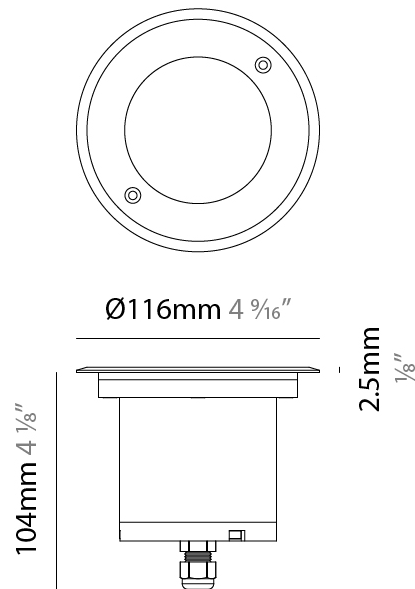

GENERAL

Series: Caliber
Subseries: Caliber 120 D
Brand: Unonovesette
Division: Exterior
Mounting Type: Recessed
Mounting Location: In-Ground
Subcategory: Drive Over

PHYSICAL

Shape: Square
Diameter (mm): 116
Diameter (in): 4 5/16
Height (mm): 104
Height (in): 4 1/8
Light Distribution: Direct
Weight (kg): 0.900
Weight (lbs): 1.98
Installation Requirement: Housing box
Diffuser: Extra clear glass 6mm
Fixture Finish: [ASB / SST](#)
Fixture Material: Stainless Steel AISI 316L
Cable Details: 350mm NS20N PCP 2x0.5 mm2

ELECTRICAL

Lamp Type: LED
Input Wattage (W): 10.4
Total Output Wattage (W): 8.6
Dimming: Non-Dimmable / 0-10V Dimming
Driver Included: No
Driver Location: Remote
Driver Type: Constant Voltage - Universal
Driver Class: Class 2
Housing: ENCP8
Input Voltage (V): 120 - 277
Output Voltage (V): 24
Constant Voltage (V): 24.06

LED

Number of LEDs: 1
Color Temperature (°K): [RGBW](#)
CRI: >90 CRI
Lamp Life (hrs): 100000

OPTICAL

Optic°: 35
Beam Angle: Medium
Adjustability: Rotational 360°; Tilt 15°

RATINGS AND CERTIFICATIONS

Certified By: Certified for North American Standards
IP rating: IP68 (not for permanent immersion)
IK Rating: IK08
Marine Grade: Stainless Steel AISI 316L