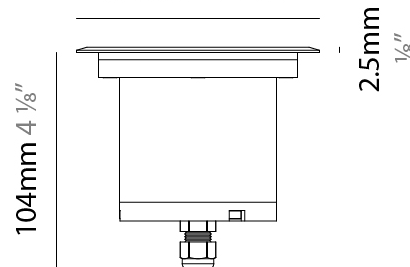

Ø116mm 4 9/16"