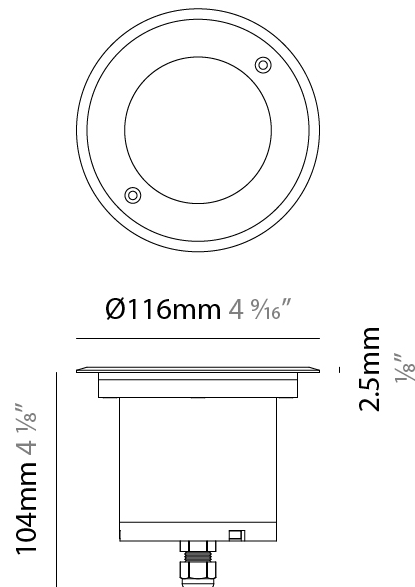

GENERAL

Series: Caliber
Subseries: Caliber 120 D
Brand: Unonovesette
Division: Exterior
Mounting Type: Recessed
Mounting Location: In-Ground
Subcategory: Drive Over

PHYSICAL

Shape: Square
Diameter (mm): 116
Diameter (in): 4 5/16
Height (mm): 104
Height (in): 4 1/8
Light Distribution: Direct
Weight (kg): 0.900
Weight (lbs): 1.98
Installation Requirement: Housing box
Diffuser: Extra clear glass 6mm
Fixture Finish: ASB / SST
Fixture Material: Stainless Steel AISI 316L
Cable Details: 350mm NS20N PCP 2x0.5 mm2

ELECTRICAL

Lamp Type: LED
Input Wattage (W): 9.04
Total Output Wattage (W): 8.5
Dimming: Non-Dimming / Phase Dimming (120Vac only) / 0-10V Dimming
Driver Included: No
Driver Location: Remote
Driver Type: Constant Voltage - Universal
Driver Class: Class 2
Input Voltage (V): 120 - 277
Output Voltage (V): 24

LED

Number of LEDs: 1
Color Temperature (°K): 2700 / 3000 / 4000
Max. Delivered Lumen (lm): 730 (3000K)
CRI: >90 CRI
Lamp Life (hrs): 100000

OPTICAL

Optic°: 10 / 35 / 50
Beam Angle: Narrow / Medium / Wide
Adjustability: Rotational 360°; Tilt 15°

RATINGS AND CERTIFICATIONS

Certified By: Certified for North American Standards
IP rating: IP68 (not for permanent immersion)
IK Rating: IK08
Marine Grade: Stainless Steel AISI 316L