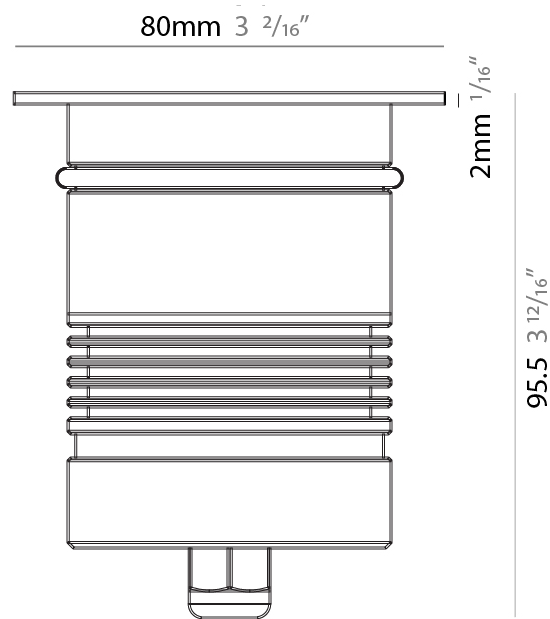

CALIBER 80 Q RECESSED

E12I0029-

base number

PROJECT	
TYPE	
SPECIFIER	
QUANTITY	
DATE	

1. To build a product code in our configurator select the specify button on the base model # product page
2. To build a manual product code on this datasheet choose from the options listed below in blue font and add the suffix to the base model #

GENERAL

Series: Caliber
Subseries: Caliber 80 Q
Brand: Unonovesette
Division: Exterior
Mounting Type: Recessed
Mounting Location: In-Ground
Subcategory: Drive Over

PHYSICAL

Shape: Square
Diameter (mm): 80
Diameter (in): 3 1/8
Height (mm): 95.5
Height (in): 3 3/4
Light Distribution: Direct
Installation Requirement: Housing box / Fixing springs
Diffuser: Extra clear / Frosted glass 6mm
Fixture Finish: Stainless Steel AISI 316L
Fixture Material: Stainless Steel AISI 316L
Cable Details: 350mm NS20N PCP 2x0.5 mm2

ELECTRICAL

Lamp Type: LED
Total Output Wattage (W): 9
Dimming: DMX
Driver Included: No
Driver Location: Remote
Driver Type: Constant Voltage - Universal
Driver Class: Class 2
Input Voltage (V): 120 - 277
Output Voltage (V): 24

LED

Number of LEDs: 1
Color Temperature (°K): RGBW
Max. Delivered Lumen (lm): 730
CRI: >90 CRI
Lamp Life (hrs): 100000
Special LEDs offerings: RGBW

OPTICAL

Optic°: 35

RATINGS AND CERTIFICATIONS

Certified By: Certified for North American Standards
IP rating: IP68 (not for permanent immersion)
IK Rating: IK08
Marine Grade: Stainless Steel AISI 316L