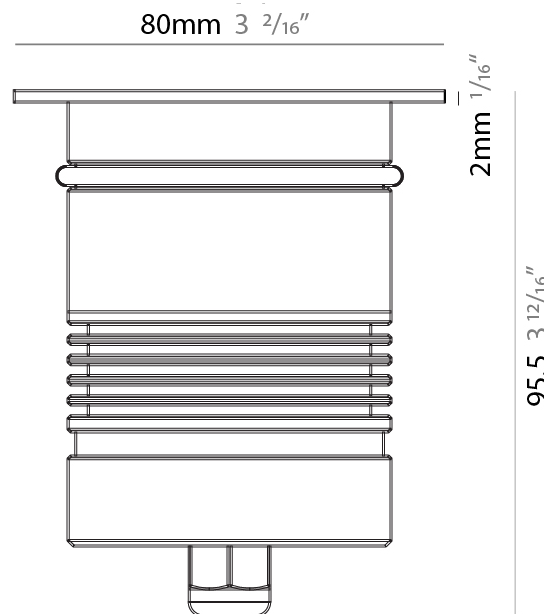

GENERAL

Series: Caliber
Subseries: Caliber 80 Q
Brand: Unonovesette
Division: Exterior
Mounting Type: Recessed
Mounting Location: In-Ground
Subcategory: Drive Over

PHYSICAL

Shape: Square
Diameter (mm): 80
Diameter (in): 3 1/8
Height (mm): 95.5
Height (in): 3 3/4
Light Distribution: Direct
Installation Requirement: Housing box / Fixing springs
Diffuser: Extra clear / Frosted glass 6mm
Fixture Finish: Stainless Steel AISI 316L
Fixture Material: Stainless Steel AISI 316L
Cable Details: 350mm NS20N PCP 2x0.5 mm2

ELECTRICAL

Lamp Type: LED
Input Wattage (W): 9.04
Total Output Wattage (W): 8.5
Dimming: Non-Dimming / Phase Dimming (120Vac only) / 0-10V Dimming
Driver Included: No
Driver Location: Remote
Driver Type: Constant Voltage - Universal
Driver Class: Class 2
Input Voltage (V): 120 - 277
Output Voltage (V): 24

LED

Number of LEDs: 1
Color Temperature (°K): 2700 / 3000 / 4000
Max. Delivered Lumen (lm): 730
CRI: >90 CRI
Lamp Life (hrs): 100000

OPTICAL

Optic°: 10 / 30 / 50 / DIF
Beam Angle: Narrow / Medium / Wide / Diffused

RATINGS AND CERTIFICATIONS

Certified By: Certified for North American Standards
IP rating: IP68 (not for permanent immersion)
IK Rating: IK08
Marine Grade: Stainless Steel AISI 316L