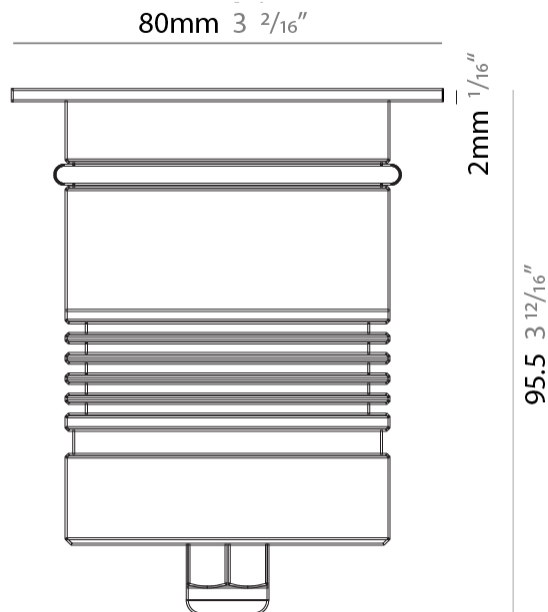

GENERAL

Series: Caliber
Subseries: Caliber 80 Q
Brand: Unonovesette
Division: Exterior
Mounting Type: Recessed
Mounting Location: In-Ground
Subcategory: Drive Over

PHYSICAL

Shape: Square
Diameter (mm): 80
Diameter (in): 3 1/8
Height (mm): 95.5
Height (in): 3 3/4
Light Distribution: Direct
Load Resistance (kg): 2500
Load Resistance (lbs): 5511
Installation Requirement: Housing box / Fixing springs
Diffuser: Extra clear / Frosted glass 6mm
Fixture Finish: Stainless Steel AISI 316L
Fixture Material: Stainless Steel AISI 316L
Cable Details: 350mm NS20N PCP 2x0.5 mm2

ELECTRICAL

Lamp Type: LED
Input Wattage (W): 8.1
Total Output Wattage (W): 5
Dimming: Non-Dimming / Phase Dimming (120Vac only) / 0-10V Dimming
Driver Included: No
Driver Location: Remote
Driver Type: Constant Voltage - Universal
Driver Class: Class 2
Input Voltage (V): 120 - 277
Output Voltage (V): 24

LED

Number of LEDs: 1
Color Temperature (°K): 2700 / 3000 / 4000
Max. Delivered Lumen (lm): 515
CRI: >90 CRI
Lamp Life (hrs): 100000

OPTICAL

Optic°: 10 / 30 / 50 / DIF
Beam Angle: Narrow / Medium / Wide / Diffused

RATINGS AND CERTIFICATIONS

Certified By: Certified for North American Standards
IP rating: IP68 (not for permanent immersion)
IK Rating: IK08
Marine Grade: Stainless Steel AISI 316L

PROJECT
TYPE
SPECIFIER
QUANTITY
DATE