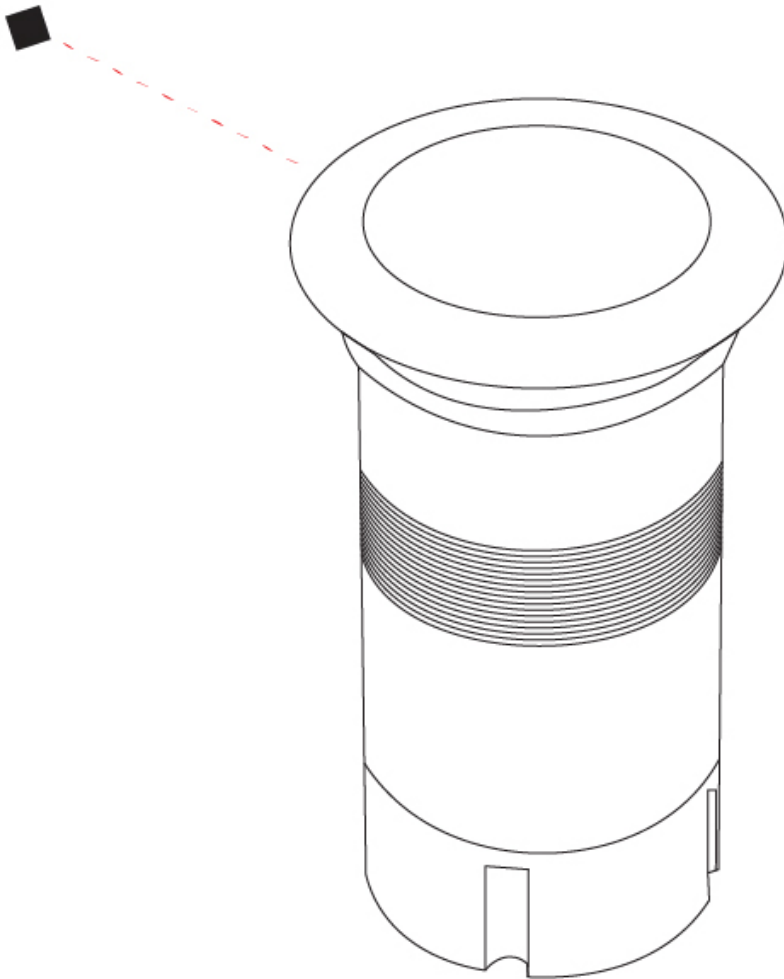

E12I0026-

PROJECT

TYPE

SPECIFIER

QUANTITY

DATE

E