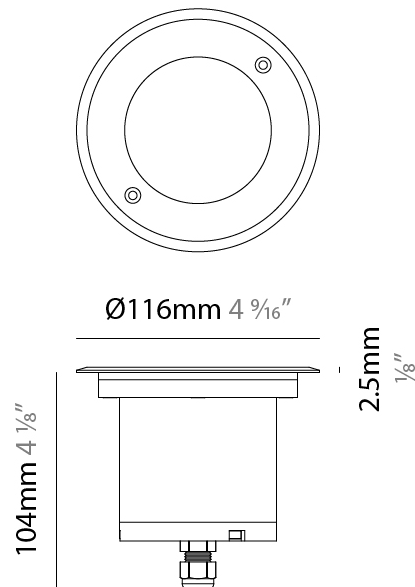

GENERAL

Series: Caliber
Subseries: Caliber 120 D
Brand: Unonovesette
Division: Exterior
Mounting Type: Recessed
Mounting Location: In-Ground
Subcategory: Drive Over

PHYSICAL

Shape: Square
Diameter (mm): 116
Diameter (in): 4 5/16
Height (mm): 104
Height (in): 4 1/8
Light Distribution: Direct
Weight (kg): 0.900
Weight (lbs): 1.98
Installation Requirement: Housing box
Diffuser: Extra clear glass 6mm
Fixture Finish: [ASB / SST](#)
Fixture Material: Stainless Steel AISI 316L
Cable Details: 350mm NS20N PCP 2x0.5 mm2

ELECTRICAL

Lamp Type: LED
Input Wattage (W): 10.4
Total Output Wattage (W): 8.6
Dimming: Non-Dimmable / 0-10V Dimming
Driver Included: No
Driver Location: Remote
Driver Type: Constant Voltage - Universal
Driver Class: Class 2
Housing: ENCP8
Input Voltage (V): 120 - 277
Output Voltage (V): 24
Constant Voltage (V): 24.06

LED

Number of LEDs: 1
Color Temperature (°K): [RGBW](#)
CRI: >90 CRI
Lamp Life (hrs): 100000

OPTICAL

Optic°: 35
Beam Angle: Medium
Adjustability: Rotational 360°; Tilt 15°

RATINGS AND CERTIFICATIONS

Certified By: Certified for North American Standards
IP rating: IP68 (not for permanent immersion)
IK Rating: IK08
Marine Grade: Stainless Steel AISI 316L