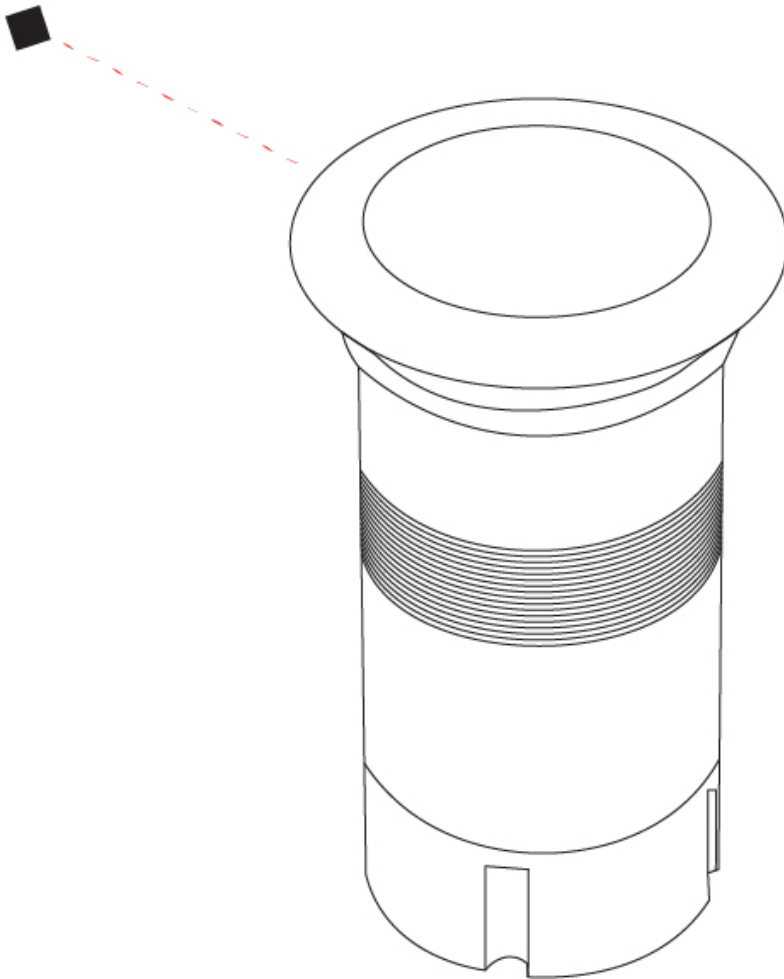

E12I0012-

PROJECT

TYPE

SPECIFIER

QUANTITY

DATE

E