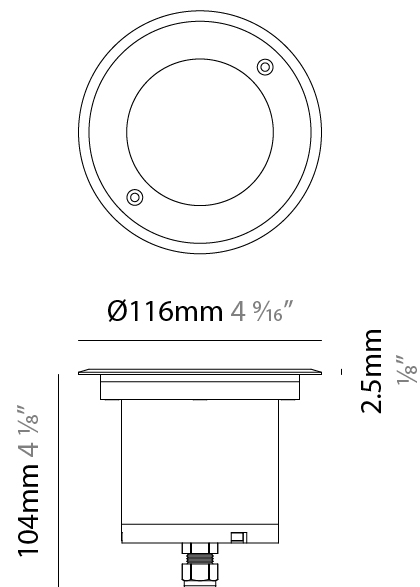

GENERAL

Series: Caliber
Subseries: Caliber 120 D
Brand: Unonovesette
Division: Exterior
Mounting Type: Recessed
Mounting Location: In-Ground
Subcategory: Drive Over

PHYSICAL

Shape: Square
Diameter (mm): 116
Diameter (in): 4 5/16
Height (mm): 104
Height (in): 4 1/8
Light Distribution: Direct
Weight (kg): 0.900
Weight (lbs): 1.98
Installation Requirement: Housing box
Diffuser: Extra clear glass 6mm
Fixture Finish: [ASB / SST](#)
Fixture Material: Stainless Steel AISI 316L
Cable Details: 350mm NS20N PCP 2x0.5 mm2

ELECTRICAL

Lamp Type: LED
Input Wattage (W): 9.04
Total Output Wattage (W): 8.5
Dimming: Non-Dimming / Phase Dimming (120Vac only) / 0-10V Dimming
Driver Included: No
Driver Location: Remote
Driver Type: Constant Voltage - Universal
Driver Class: Class 2
Input Voltage (V): 120 - 277
Output Voltage (V): 24

LED

Number of LEDs: 1
Color Temperature (°K): [2700 / 3000 / 4000](#)
Max. Delivered Lumen (lm): 730 (3000K)
CRI: >90 CRI
Lamp Life (hrs): 100000

OPTICAL

Optic°: [10 / 35 / 50](#)
Beam Angle: Narrow / Medium / Wide
Adjustability: Rotational 360°; Tilt 15°

RATINGS AND CERTIFICATIONS

Certified By: Certified for North American Standards
IP rating: IP68 (not for permanent immersion)
IK Rating: IK08
Marine Grade: Stainless Steel AISI 316L

PROJECT
TYPE
SPECIFIER
QUANTITY
DATE