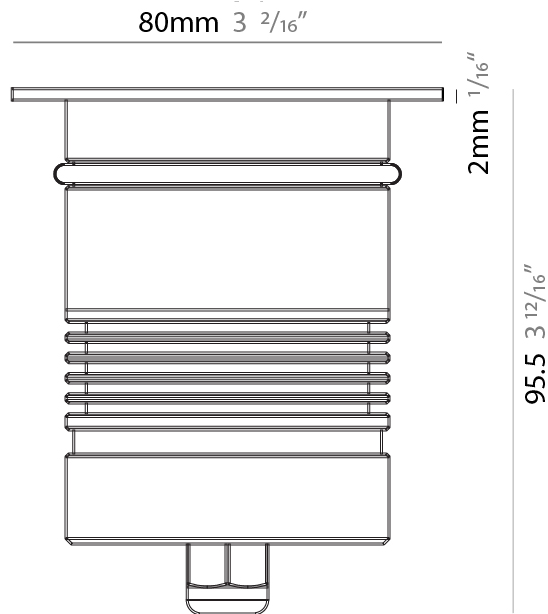

GENERAL

Series: Caliber
Subseries: Caliber 80 Q
Brand: Unonovesette
Division: Exterior
Mounting Type: Recessed
Mounting Location: In-Ground
Subcategory: Drive Over

PHYSICAL

Shape: Square
Diameter (mm): 80
Diameter (in): 3 1/8
Height (mm): 95.5
Height (in): 3 3/4
Light Distribution: Direct
Installation Requirement: Housing box / Fixing springs
Diffuser: Extra clear / Frosted glass 6mm
Fixture Finish: Stainless Steel AISI 316L
Fixture Material: Stainless Steel AISI 316L
Cable Details: 350mm NS20N PCP 2x0.5 mm2

ELECTRICAL

Lamp Type: LED
Input Wattage (W): 9.04
Total Output Wattage (W): 8.5
Dimming: Non-Dimming / Phase Dimming (120Vac only) / 0-10V Dimming
Driver Included: No
Driver Location: Remote
Driver Type: Constant Voltage - Universal
Driver Class: Class 2
Input Voltage (V): 120 - 277
Output Voltage (V): 24

LED

Number of LEDs: 1
Color Temperature (°K): 2700 / 3000 / 4000
Max. Delivered Lumen (lm): 730
CRI: >90 CRI
Lamp Life (hrs): 100000

OPTICAL

Optic°: 10 / 30 / 50 / DIF
Beam Angle: Narrow / Medium / Wide / Diffused

RATINGS AND CERTIFICATIONS

Certified By: Certified for North American Standards
IP rating: IP68 (not for permanent immersion)
IK Rating: IK08
Marine Grade: Stainless Steel AISI 316L