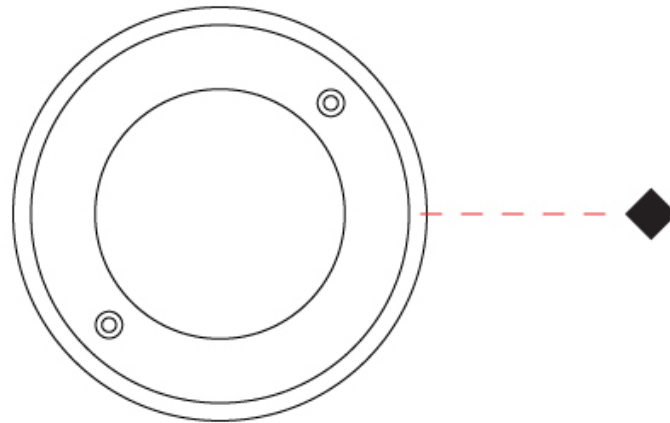

CALIBER 120 D RECESSED

E12I0036-

PROJECT

TYPE

SPECIFIER

QUANTITY

DATE

E