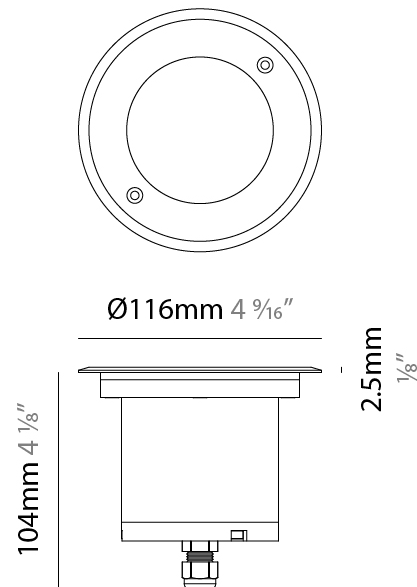

GENERAL

Series: Caliber
Subseries: Caliber 120 D
Brand: Unonovesette
Division: Exterior
Mounting Type: Recessed
Mounting Location: In-Ground
Subcategory: Drive Over

PHYSICAL

Shape: Square
Diameter (mm): 116
Diameter (in): 4 9/16
Height (mm): 104
Height (in): 4 1/8
Light Distribution: Direct
Weight (kg): 0.900
Weight (lbs): 1.98
Installation Requirement: Housing box
Diffuser: Extra clear glass 6mm
Fixture Finish: [ASB / SST](#)
Fixture Material: Stainless Steel AISI 316L
Cable Details: 350mm NS20N PCP 2x0.5 mm2

ELECTRICAL

Lamp Type: LED
Input Wattage (W): 8.1
Total Output Wattage (W): 5
Dimming: Non-Dimming / Phase Dimming (120Vac only) / 0-10V Dimming
Driver Included: No
Driver Location: Remote
Driver Type: Constant Voltage - Universal
Driver Class: Class 2
Input Voltage (V): 120 - 277
Output Voltage (V): 24

LED

Number of LEDs: 1
Color Temperature (°K): [2700 / 3000 / 4000](#)
Max. Delivered Lumen (lm): 515
CRI: >90 CRI
Lamp Life (hrs): 100000

OPTICAL

Optic°: [10 / 35 / 50](#)
Beam Angle: Narrow / Medium / Wide
Adjustability: Rotational 360°; Tilt 15°

RATINGS AND CERTIFICATIONS

Certified By: Certified for North American Standards
IP rating: IP68 (not for permanent immersion)
IK Rating: IK08
Marine Grade: Stainless Steel AISI 316L