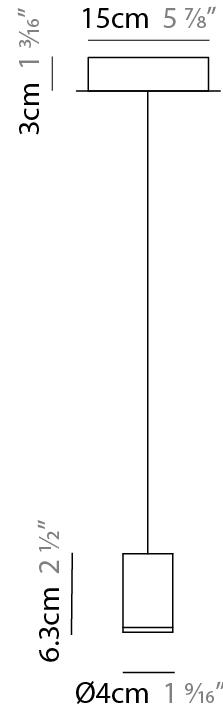

1. To build a product code in our configurator select the specify button on the base model # product page
2. To build a manual product code on this datasheet choose from the options listed below in blue font and add the suffix to the base model #

GENERAL

Series: Can
Subseries: Can 1 Light
Brand: Quasar
Division: Design
Mounting Type: Suspension
Mounting Location: Ceiling
Subcategory: Pendant

PHYSICAL

Shape: Cylinder
Diameter (mm): 40
Diameter (in): 1 9/16
Height (mm): 63
Height (in): 2 1/2
Max. Overall Height (mm): 2063
Max. Overall Height (in): 81 1/4
Light Distribution: Downlight
Weight (kg): 0.5
Weight (lbs): 1.1
Diffuser: Acrylic Diffuser - Red/Orange/Yellow/Green/Light Blue/Transparent
[Fixture Finish: PAL](#)
Fixture Material: Aluminum
Cable Details: 2000mm Black Cable

ELECTRICAL

Lamp Type: LED
Input Wattage (W): 4
Total Output Wattage (W): 3
Dimming: Non-Dimmable
Driver Included: Yes
Driver Location: Integrated
Driver Type: Constant Current - 120Vac
Driver Class: Class 2
Input Voltage (V): 120 - 277
Constant Current (MA): 350
Upon Request: (Not included - see components) Remote: Phase dimming @120Vac only / Non-dimming 120/277Vac

LED

Number of LEDs: 1
Color Temperature (°K): 2700
Max. Delivered Lumen (lm): 278
CRI: >90 CRI
Lamp Life (hrs): 50000

OPTICAL

RATINGS AND CERTIFICATIONS

Certified By: Certified for North American Standards
IP rating: IP20

PROJECT
TYPE
SPECIFIER
QUANTITY
DATE