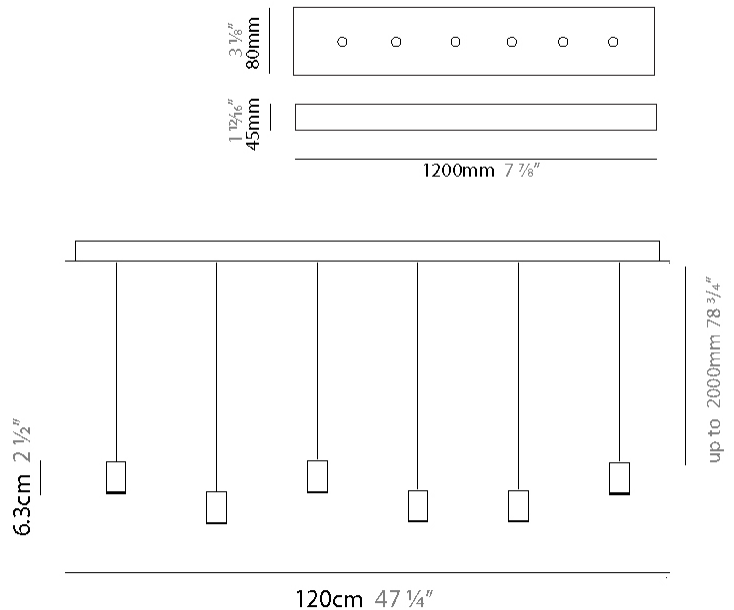

D101495-

base number _____
Finish Options _____

1. To build a product code in our configurator select the specify button on the base model # product page
2. To build a manual product code on this datasheet choose from the options listed below in blue font and add the suffix to the base model #

GENERAL

Series: Can
Subseries: Can 6 Light
Brand: Quasar
Division: Design
Mounting Type: Suspension
Mounting Location: Ceiling
Subcategory: Pendant

PHYSICAL

Shape: Cylinder
Length (mm): 1200
Length (in): 47 1/4
Height (mm): 63
Height (in): 2 1/2
Max. Overall Height (mm): 2063
Max. Overall Height (in): 81 1/4
Light Distribution: Downlight
Weight (kg): 11
Weight (lbs): 24.25
Diffuser: Acrylic Diffuser - Red/Orange/Yellow/Green/Light Blue/Transparent
Fixture Finish: PAL
Fixture Material: Aluminum
Cable Details: 2000mm Black Cable

ELECTRICAL

Lamp Type: LED
Input Wattage (W): 24
Total Output Wattage (W): 18.6
Dimming: Non-Dimmable
Driver Included: Yes
Driver Location: Integrated
Driver Type: Constant Current - Universal
Driver Class: Class 1
Input Voltage (V): 120 - 277
Constant Current (MA): 350
Upon Request: (Not included - see components) Integral: Phase dimming @120Vac only

LED

Number of LEDs: 6
Color Temperature (°K): 2700
Max. Delivered Lumen (lm): 1668
CRI: >90 CRI
Lamp Life (hrs): 50000

OPTICAL

RATINGS AND CERTIFICATIONS

Certified By: Certified for North American Standards
IP rating: IP30