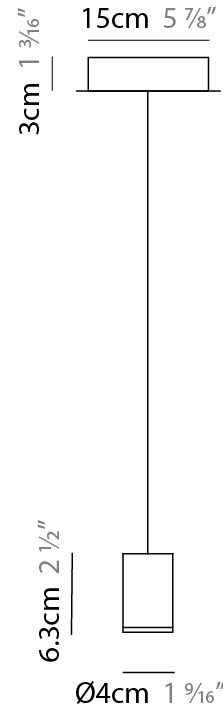

CAN 1 LIGHT SUSPENSION

D101490-

base number Finish
Options

- To build a product code in our configurator select the specify button on the base model # product page
- To build a manual product code on this datasheet choose from the options listed below in blue font and add the suffix to the base model #

GENERAL

Series: Can
Subseries: Can 1 Light
Brand: Quasar
Division: Design
Mounting Type: Suspension
Mounting Location: Ceiling
Subcategory: Pendant

PHYSICAL

Shape: Cylinder
Diameter (mm): 40
Diameter (in): 1 9/16
Height (mm): 63
Height (in): 2 1/2
Max. Overall Height (mm): 2063
Max. Overall Height (in): 81 1/4
Light Distribution: Downlight
Weight (kg): 0.5
Weight (lbs): 1.1
Diffuser: Acrylic Diffuser - Red/Orange/Yellow/Green/Light Blue/Transparent
[Fixture Finish: PAL](#)
Fixture Material: Aluminum
Cable Details: 2000mm Black Cable

LED

Number of LEDs: 1
Color Temperature (°K): 2700
Max. Delivered Lumen (lm): 278
CRI: >90 CRI
Lamp Life (hrs): 50000

OPTICAL

RATINGS AND CERTIFICATIONS

Certified By: Certified for North American Standards
IP rating: IP20

GENERAL

Series: Can
Subseries: Can 6 Light
Brand: Quasar
Division: Design
Mounting Type: Suspension
Mounting Location: Ceiling
Subcategory: Pendant

PHYSICAL

Shape: Cylinder
Length (mm): 1200
Length (in): 47 1/4
Height (mm): 63
Height (in): 2 1/2
Max. Overall Height (mm): 2063
Max. Overall Height (in): 81 1/4
Light Distribution: Downlight
Weight (kg): 11
Weight (lbs): 24.25
Diffuser: Acrylic Diffuser - Red/Orange/Yellow/Green/Light Blue/Transparent
Fixture Finish: PAL
Fixture Material: Aluminum
Cable Details: 2000mm Black Cable