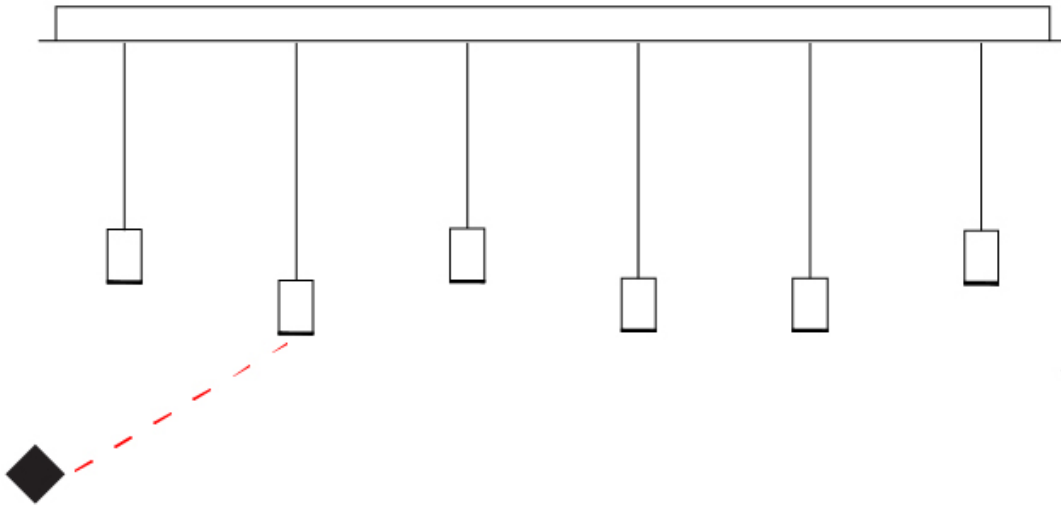

CAN 6 LIGHT SUSPENSION

D101495-

PROJECT _____

TYPE _____

SPECIFIER _____

QUANTITY _____

DATE _____