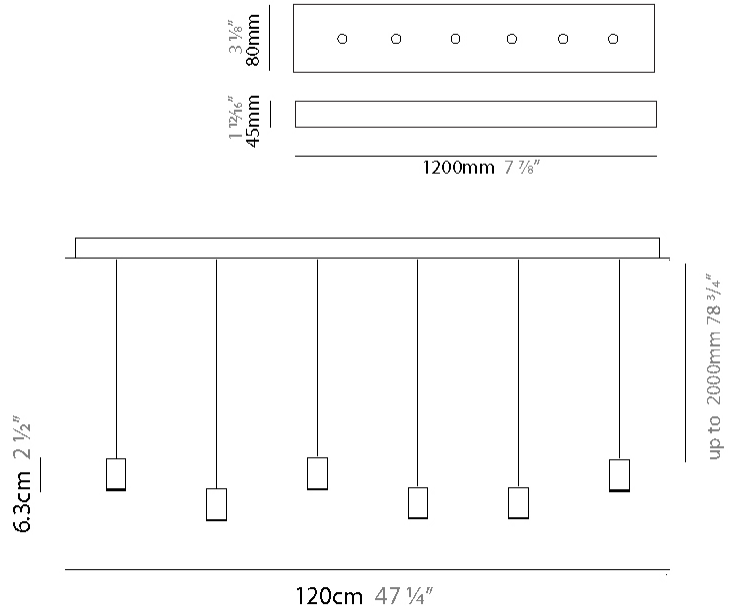

CAN 6 LIGHT SUSPENSION

D101495-

base number Finish
Options

1. To build a product code in our configurator select the specify button on the base model # product page
2. To build a manual product code on this datasheet choose from the options listed below in blue font and add the suffix to the base model #

GENERAL

Series: Can
Subseries: Can 6 Light
Brand: Quasar
Division: Design
Mounting Type: Suspension
Mounting Location: Ceiling
Subcategory: Pendant

PHYSICAL

Shape: Cylinder
Length (mm): 1200
Length (in): 47 1/4
Height (mm): 63
Height (in): 2 1/2
Max. Overall Height (mm): 2063
Max. Overall Height (in): 81 1/4
Light Distribution: Downlight
Weight (kg): 11
Weight (lbs): 24.25
Diffuser: Acrylic Diffuser - Red/Orange/Yellow/Green/Light Blue/Transparent
[Fixture Finish: PAL](#)
Fixture Material: Aluminum
Cable Details: 2000mm Black Cable

ELECTRICAL

Lamp Type: LED
Input Wattage (W): 24
Total Output Wattage (W): 18.6
Dimming: Non-Dimmable
Driver Included: Yes
Driver Location: Integrated
Driver Type: Constant Current - Universal
Driver Class: Class 1
Input Voltage (V): 120 - 277
Constant Current (MA): 350
Upon Request: (Not included - see components) Integral: Phase dimming @120Vac only

LED

Number of LEDs: 6
Color Temperature (°K): 2700
Max. Delivered Lumen (lm): 1668
CRI: >90 CRI
Lamp Life (hrs): 50000

OPTICAL

RATINGS AND CERTIFICATIONS

Certified By: Certified for North American Standards
IP rating: IP30