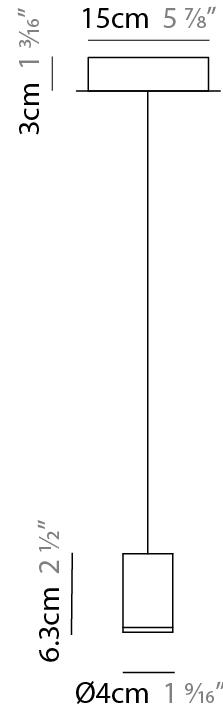

PROJECT	
TYPE	
SPECIFIER	
QUANTITY	
DATE	

CAN 1 LIGHT SUSPENSION

D101490-

base number Finish
Options

- To build a product code in our configurator select the specify button on the base model # product page
- To build a manual product code on this datasheet choose from the options listed below in blue font and add the suffix to the base model #

GENERAL

Series: Can
Subseries: Can 1 Light
Brand: Quasar
Division: Design
Mounting Type: Suspension
Mounting Location: Ceiling
Subcategory: Pendant

PHYSICAL

Shape: Cylinder
Diameter (mm): 40
Diameter (in): 1 5/16
Height (mm): 63
Height (in): 2 1/2
Max. Overall Height (mm): 2063
Max. Overall Height (in): 81 1/4
Light Distribution: Downlight
Weight (kg): 0.5
Weight (lbs): 1.1
Diffuser: Acrylic Diffuser - Red/Orange/Yellow/Green/Light Blue/Transparent
[Fixture Finish: PAL](#)
Fixture Material: Aluminum
Cable Details: 2000mm Black Cable

LED

Number of LEDs: 1
Color Temperature (°K): 2700
Max. Delivered Lumen (lm): 278
CRI: >90 CRI
Lamp Life (hrs): 50000

OPTICAL

RATINGS AND CERTIFICATIONS

Certified By: Certified for North American Standards
IP rating: IP20

GENERAL

Series: Can
Subseries: Can 6 Light
Brand: Quasar
Division: Design
Mounting Type: Suspension
Mounting Location: Ceiling
Subcategory: Pendant

PHYSICAL

Shape: Cylinder
Length (mm): 1200
Length (in): 47 1/4
Height (mm): 63
Height (in): 2 1/2
Max. Overall Height (mm): 2063
Max. Overall Height (in): 81 1/4
Light Distribution: Downlight
Weight (kg): 11
Weight (lbs): 24.25
Diffuser: Acrylic Diffuser - Red/Orange/Yellow/Green/Light Blue/Transparent
[Fixture Finish: PAL](#)
Fixture Material: Aluminum
Cable Details: 2000mm Black Cable