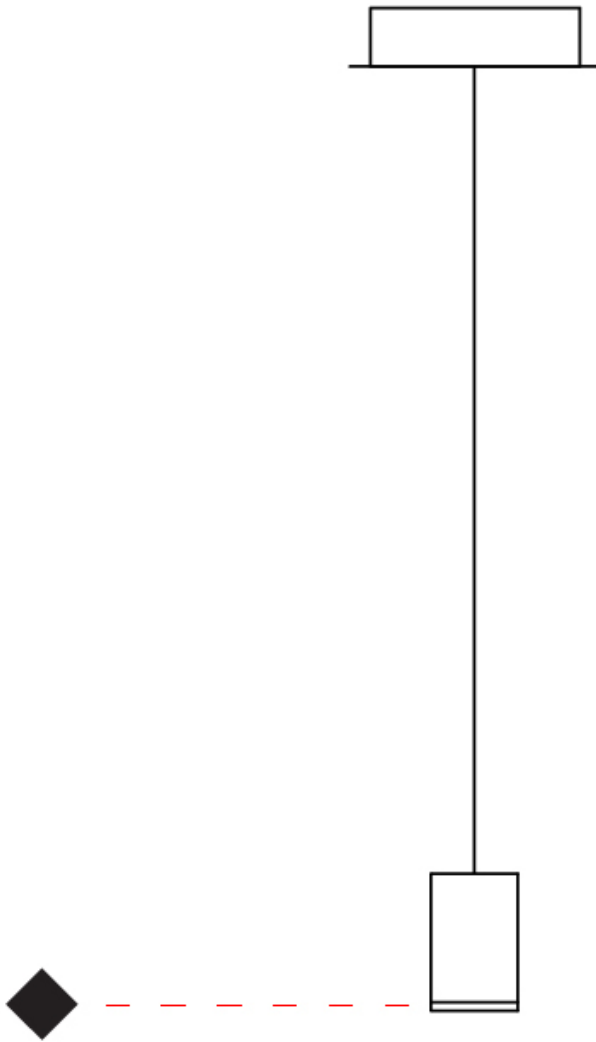

CAN 1 LIGHT SUSPENSION

D101490-

PROJECT

TYPE

SPECIFIER

QUANTITY

DATE

D