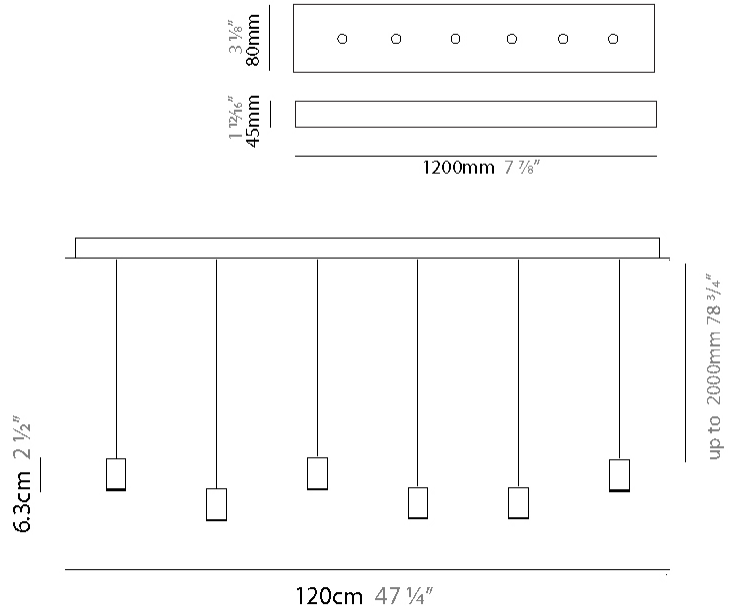

1. To build a product code in our configurator select the specify button on the base model # product page
2. To build a manual product code on this datasheet choose from the options listed below in blue font and add the suffix to the base model #

GENERAL

Series: Can
Subseries: Can 6 Light
Brand: Quasar
Division: Design
Mounting Type: Suspension
Mounting Location: Ceiling
Subcategory: Pendant

PHYSICAL

Shape: Cylinder
Length (mm): 1200
Length (in): 47 1/4
Height (mm): 63
Height (in): 2 1/2
Max. Overall Height (mm): 2063
Max. Overall Height (in): 81 1/4
Light Distribution: Downlight
Weight (kg): 11
Weight (lbs): 24.25
Diffuser: Acrylic Diffuser - Red/Orange/Yellow/Green/Light Blue/Transparent
Fixture Finish: PAL
Fixture Material: Aluminum
Cable Details: 2000mm Black Cable

ELECTRICAL

Lamp Type: LED
Input Wattage (W): 24
Total Output Wattage (W): 18.6
Dimming: Non-Dimmable
Driver Included: Yes
Driver Location: Integrated
Driver Type: Constant Current - Universal
Driver Class: Class 1
Input Voltage (V): 120 - 277
Constant Current (MA): 350
Upon Request: (Not included - see components) Integral: Phase dimming @120Vac only

LED

Number of LEDs: 6
Color Temperature (°K): 2700
Max. Delivered Lumen (lm): 1668
CRI: >90 CRI
Lamp Life (hrs): 50000

OPTICAL

RATINGS AND CERTIFICATIONS

Certified By: Certified for North American Standards
IP rating: IP30

PROJECT
TYPE
SPECIFIER
QUANTITY
DATE