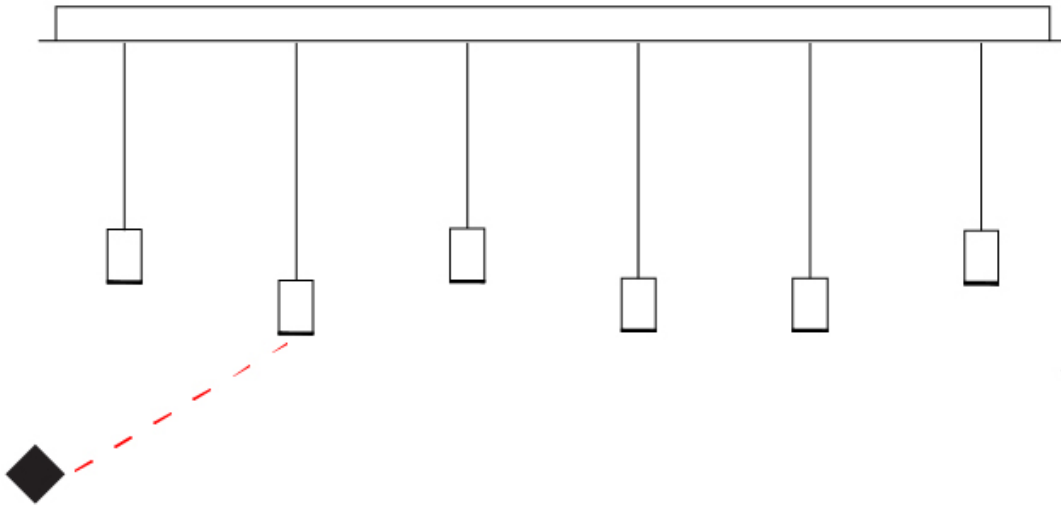

CAN 6 LIGHT SUSPENSION

D101495-

PROJECT

TYPE

SPECIFIER

QUANTITY

DATE

D