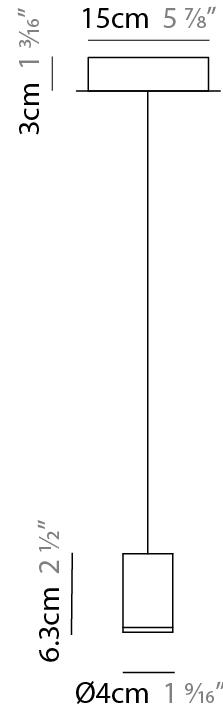

PROJECT
TYPE
SPECIFIER
QUANTITY
DATE

CAN 1 LIGHT SUSPENSION

D101490-

base number Finish
Options

- To build a product code in our configurator select the specify button on the base model # product page
- To build a manual product code on this datasheet choose from the options listed below in blue font and add the suffix to the base model #

GENERAL

Series: Can
Subseries: Can 1 Light
Brand: Quasar
Division: Design
Mounting Type: Suspension
Mounting Location: Ceiling
Subcategory: Pendant

PHYSICAL

Shape: Cylinder
Diameter (mm): 40
Diameter (in): 1 9/16
Height (mm): 63
Height (in): 2 1/2
Max. Overall Height (mm): 2063
Max. Overall Height (in): 81 1/4
Light Distribution: Downlight
Weight (kg): 0.5
Weight (lbs): 1.1
Diffuser: Acrylic Diffuser - Red/Orange/Yellow/Green/Light Blue/Transparent
[Fixture Finish: PAL](#)
Fixture Material: Aluminum
Cable Details: 2000mm Black Cable

LED

Number of LEDs: 1
Color Temperature (°K): 2700
Max. Delivered Lumen (lm): 278
CRI: >90 CRI
Lamp Life (hrs): 50000

OPTICAL

RATINGS AND CERTIFICATIONS

Certified By: Certified for North American Standards
IP rating: IP20

GENERAL

Series: Can
Subseries: Can 6 Light
Brand: Quasar
Division: Design
Mounting Type: Suspension
Mounting Location: Ceiling
Subcategory: Pendant

PHYSICAL

Shape: Cylinder
Length (mm): 1200
Length (in): 47 1/4
Height (mm): 63
Height (in): 2 1/2
Max. Overall Height (mm): 2063
Max. Overall Height (in): 81 1/4
Light Distribution: Downlight
Weight (kg): 11
Weight (lbs): 24.25
Diffuser: Acrylic Diffuser - Red/Orange/Yellow/Green/Light Blue/Transparent
Fixture Finish: PAL
Fixture Material: Aluminum
Cable Details: 2000mm Black Cable