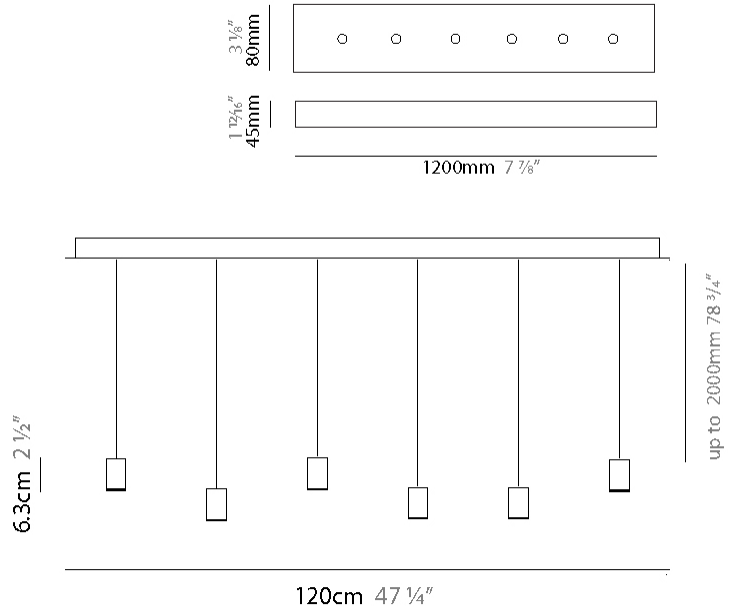

D101495-

base number _____
Finish Options _____

1. To build a product code in our configurator select the specify button on the base model # product page
2. To build a manual product code on this datasheet choose from the options listed below in blue font and add the suffix to the base model #

GENERAL

Series: Can
Subseries: Can 6 Light
Brand: Quasar
Division: Design
Mounting Type: Suspension
Mounting Location: Ceiling
Subcategory: Pendant

PHYSICAL

Shape: Cylinder
Length (mm): 1200
Length (in): 47 1/4
Height (mm): 63
Height (in): 2 1/2
Max. Overall Height (mm): 2063
Max. Overall Height (in): 81 1/4
Light Distribution: Downlight
Weight (kg): 11
Weight (lbs): 24.25
Diffuser: Acrylic Diffuser - Red/Orange/Yellow/Green/Light Blue/Transparent
Fixture Finish: PAL
Fixture Material: Aluminum
Cable Details: 2000mm Black Cable

ELECTRICAL

Lamp Type: LED
Input Wattage (W): 24
Total Output Wattage (W): 18.6
Dimming: Non-Dimmable
Driver Included: Yes
Driver Location: Integrated
Driver Type: Constant Current - Universal
Driver Class: Class 1
Input Voltage (V): 120 - 277
Constant Current (MA): 350
Upon Request: (Not included - see components) Integral: Phase dimming @120Vac only

LED

Number of LEDs: 6
Color Temperature (°K): 2700
Max. Delivered Lumen (lm): 1668
CRI: >90 CRI
Lamp Life (hrs): 50000

OPTICAL

RATINGS AND CERTIFICATIONS

Certified By: Certified for North American Standards
IP rating: IP30