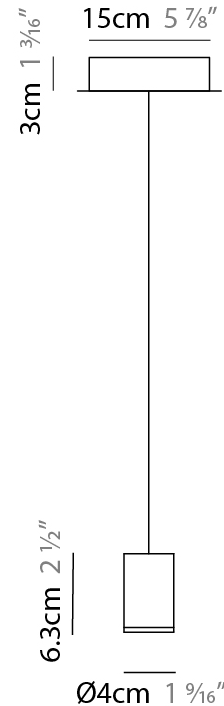

1. To build a product code in our configurator select the specify button on the base model # product page
2. To build a manual product code on this datasheet choose from the options listed below in blue font and add the suffix to the base model #

GENERAL

Series: Can
Subseries: Can 1 Light
Brand: Quasar
Division: Design
Mounting Type: Suspension
Mounting Location: Ceiling
Subcategory: Pendant

PHYSICAL

Shape: Cylinder
Diameter (mm): 40
Diameter (in): 1 5/16
Height (mm): 63
Height (in): 2 1/2
Max. Overall Height (mm): 2063
Max. Overall Height (in): 81 1/4
Light Distribution: Downlight
Weight (kg): 0.5
Weight (lbs): 1.1
Diffuser: Acrylic Diffuser - Red/Orange/Yellow/Green/Light Blue/Transparent
[Fixture Finish: PAL](#)
Fixture Material: Aluminum
Cable Details: 2000mm Black Cable

ELECTRICAL

Lamp Type: LED
Input Wattage (W): 4
Total Output Wattage (W): 3
Dimming: Non-Dimmable
Driver Included: Yes
Driver Location: Integrated
Driver Type: Constant Current - 120Vac
Driver Class: Class 2
Input Voltage (V): 120 - 277
Constant Current (MA): 350
Upon Request: (Not included - see components) Remote: Phase dimming @120Vac only / Non-dimming 120/277Vac

LED

Number of LEDs: 1
Color Temperature (°K): 2700
Max. Delivered Lumen (lm): 278
CRI: >90 CRI
Lamp Life (hrs): 50000

OPTICAL

RATINGS AND CERTIFICATIONS

Certified By: Certified for North American Standards
IP rating: IP20

PROJECT
TYPE
SPECIFIER
QUANTITY
DATE