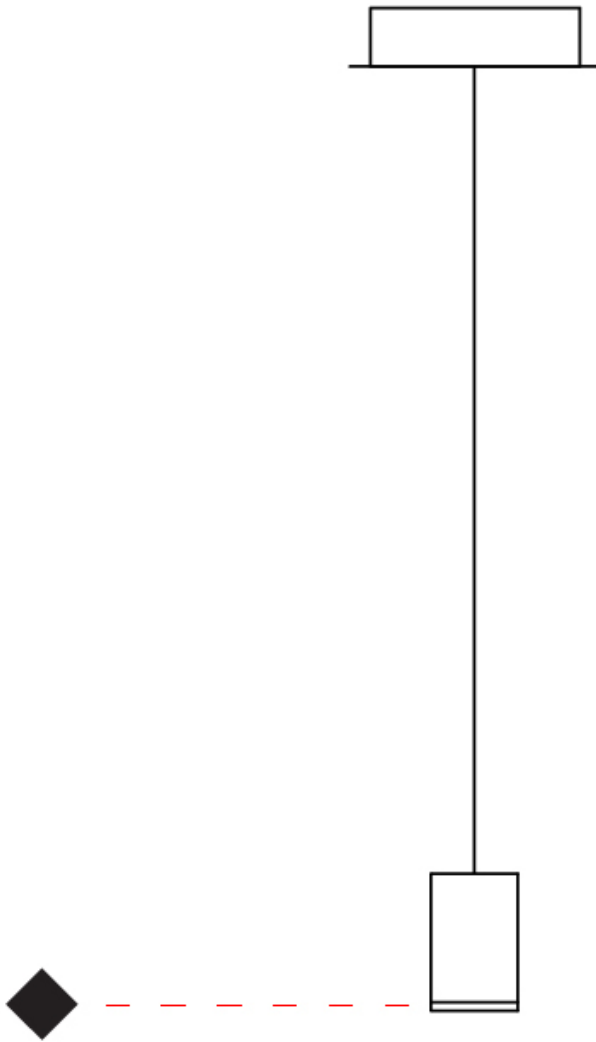

CAN 1 LIGHT SUSPENSION

D101490-

PROJECT

TYPE

SPECIFIER

QUANTITY

DATE