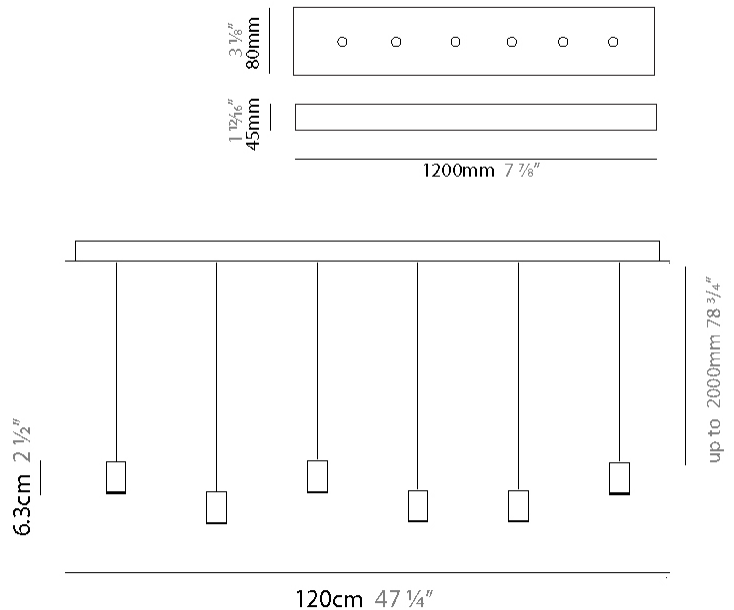

PROJECT
TYPE
SPECIFIER
QUANTITY
DATE

1. To build a product code in our configurator select the specify button on the base model # product page
2. To build a manual product code on this datasheet choose from the options listed below in blue font and add the suffix to the base model #

GENERAL

Series: Can
Subseries: Can 6 Light
Brand: Quasar
Division: Design
Mounting Type: Suspension
Mounting Location: Ceiling
Subcategory: Pendant

PHYSICAL

Shape: Cylinder
Length (mm): 1200
Length (in): 47 1/4
Height (mm): 63
Height (in): 2 1/2
Max. Overall Height (mm): 2063
Max. Overall Height (in): 81 1/4
Light Distribution: Downlight
Weight (kg): 11
Weight (lbs): 24.25
Diffuser: Acrylic Diffuser - Red/Orange/Yellow/Green/Light Blue/Transparent
Fixture Finish: PAL
Fixture Material: Aluminum
Cable Details: 2000mm Black Cable

ELECTRICAL

Lamp Type: LED
Input Wattage (W): 24
Total Output Wattage (W): 18.6
Dimming: Non-Dimmable
Driver Included: Yes
Driver Location: Integrated
Driver Type: Constant Current - Universal
Driver Class: Class 1
Input Voltage (V): 120 - 277
Constant Current (MA): 350
Upon Request: (Not included - see components) Integral: Phase dimming @120Vac only

LED

Number of LEDs: 6
Color Temperature (°K): 2700
Max. Delivered Lumen (lm): 1668
CRI: >90 CRI
Lamp Life (hrs): 50000

OPTICAL

RATINGS AND CERTIFICATIONS

Certified By: Certified for North American Standards
IP rating: IP30