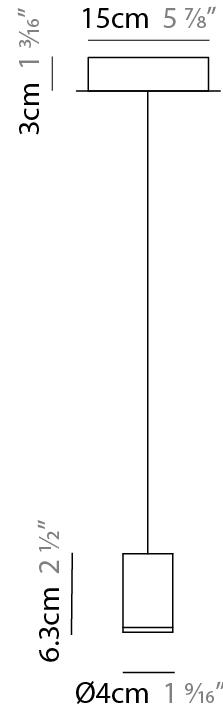

D101490-

base number Finish
Options

1. To build a product code in our configurator select the specify button on the base model # product page
2. To build a manual product code on this datasheet choose from the options listed below in blue font and add the suffix to the base model #

GENERAL

Series: Can
Subseries: Can 1 Light
Brand: Quasar
Division: Design
Mounting Type: Suspension
Mounting Location: Ceiling
Subcategory: Pendant

PHYSICAL

Shape: Cylinder
Diameter (mm): 40
Diameter (in): 1 9/16
Height (mm): 63
Height (in): 2 1/2
Max. Overall Height (mm): 2063
Max. Overall Height (in): 81 1/4
Light Distribution: Downlight
Weight (kg): 0.5
Weight (lbs): 1.1
Diffuser: Acrylic Diffuser - Red/Orange/Yellow/Green/Light Blue/Transparent
[Fixture Finish: PAL](#)
Fixture Material: Aluminum
Cable Details: 2000mm Black Cable

ELECTRICAL

Lamp Type: LED
Input Wattage (W): 4
Total Output Wattage (W): 3
Dimming: Non-Dimmable
Driver Included: Yes
Driver Location: Integrated
Driver Type: Constant Current - 120Vac
Driver Class: Class 2
Input Voltage (V): 120 - 277
Constant Current (MA): 350
Upon Request: (Not included - see components) Remote: Phase dimming @120Vac only / Non-dimming 120/277Vac

LED

Number of LEDs: 1
Color Temperature (°K): 2700
Max. Delivered Lumen (lm): 278
CRI: >90 CRI
Lamp Life (hrs): 50000

OPTICAL

RATINGS AND CERTIFICATIONS

Certified By: Certified for North American Standards
IP rating: IP20