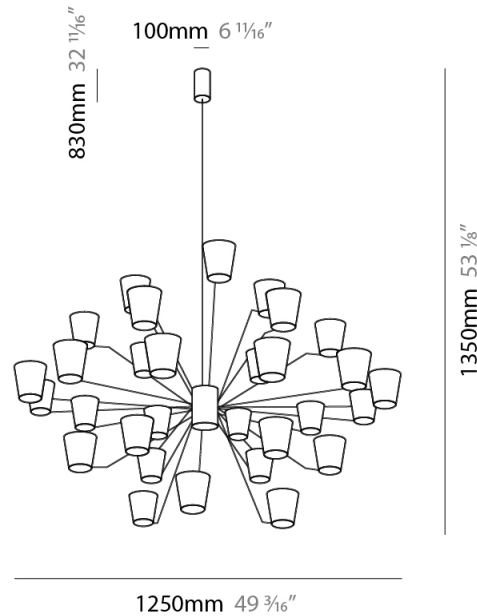

PROJECT	_____
TYPE	_____
SPECIFIER	_____
QUANTITY	_____
DATE	_____

CANALETTO SUSPENSION

D41047-

base number   Finish
Options

1. To build a product code in our configurator select the specify button on the base model # product page
2. To build a manual product code on this datasheet choose from the options listed below in blue font and add the suffix to the base model #

GENERAL

Series: Canaletto
Brand: Icone
Division: Design
Mounting Type: Suspension
Mounting Location: Ceiling
Subcategory: Ambient

PHYSICAL

Shape: Abstract
Length (mm): 1250
Length (in): 49 3/16
Width (mm): 1250
Width (in): 49 3/16
Height (mm): 1350
Height (in): 53 1/8
Light Distribution: Indirect
Fixture Finish: [PWT_SMK](#) / [BBZ_CRY](#)
Fixture Material: Metal

ELECTRICAL

Lamp Type: LED
Total Output Wattage (W): 135
Dimming: Electronic Low Voltage Dimming
Input Voltage (V): 120Vac Direct Line

LED

Number of LEDs: 30
Color Temperature (°K): 3000
Nominal Lumen (lm): 10500
CRI: >90 CRI
Lamp Life (hrs): 50000

OPTICAL

RATINGS AND CERTIFICATIONS

Certified By: Certified for North American Standards
IP rating: IP20