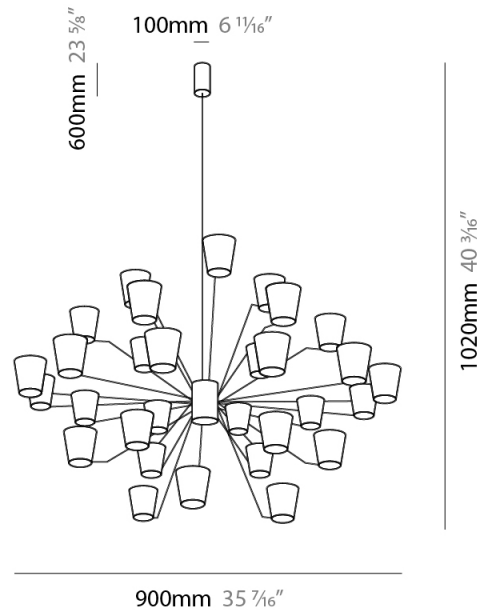

CANALETTO SUSPENSION

D41046-

base number Finish
Options

1. To build a product code in our configurator select the specify button on the base model # product page
2. To build a manual product code on this datasheet choose from the options listed below in blue font and add the suffix to the base model #

GENERAL

Series: Canaletto
Brand: Icone
Division: Design
Mounting Type: Suspension
Mounting Location: Ceiling
Subcategory: Ambient

PHYSICAL

Shape: Abstract
Length (mm): 900
Length (in): 35 ⁷/₁₆"
Width (mm): 900
Width (in): 35 ⁷/₁₆"
Height (mm): 1020
Height (in): 40 ³/₁₆"
Light Distribution: Indirect
Fixture Finish: [PWT_SMK](#) / [BBZ_CRY](#)
Fixture Material: Metal

ELECTRICAL

Lamp Type: LED
Total Output Wattage (W): 81
Dimming: Electronic Low Voltage Dimming
Input Voltage (V): 120Vac Direct Line

LED

Number of LEDs: 18
Color Temperature (°K): 3000
Nominal Lumen (lm): 6300
CRI: >90 CRI
Lamp Life (hrs): 50000

OPTICAL

RATINGS AND CERTIFICATIONS

Certified By: Certified for North American Standards
IP rating: IP20