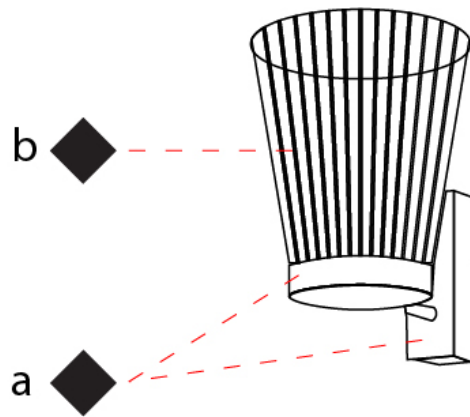

CANALETTO SURFACE

D43044-

PROJECT	_____
TYPE	_____
SPECIFIER	_____
QUANTITY	_____
DATE	_____