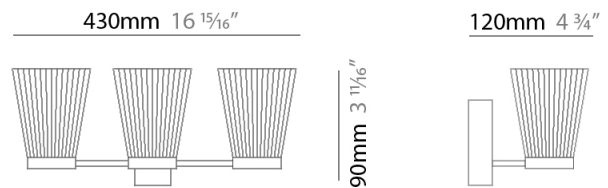

CANALETTO SURFACE

D43043-

base number   Finish
Options

PROJECT	_____
TYPE	_____
SPECIFIER	_____
QUANTITY	_____
DATE	_____

1. To build a product code in our configurator select the specify button on the base model # product page
2. To build a manual product code on this datasheet choose from the options listed below in blue font and add the suffix to the base model #

GENERAL

Series: Canaletto
Partner: Icone
Division: Design
Installation: Surface
Product Type: Wall Surface
Mounting Location: Wall
Light Distribution: Indirect

PHYSICAL

Shape: Abstract
Length (mm): 430
Length (in): 16 ¹⁵/₁₆
Height (mm): 90
Height (in): 3 ¹¹/₁₆
Extension (mm): 120
Extension (in): 4 ³/₄
[Fixture Finish: PWT_SMK / BBZ_CRY](#)
Fixture Material: Glass / Metal

ELECTRICAL

Lamp Type: LED
Total Output Wattage (W): 13.5
Dimming: Electronic Low Voltage Dimming
Input Voltage (V): 120Vac Direct Line

LED

Number of LEDs: 3
Color Temperature (°K): 3000
Nominal Lumen (lm): 1050
CRI: >90 CRI
Lamp Life (hrs): 50000

OPTICAL

RATINGS AND CERTIFICATIONS

Certified By: Certified for North American Standards
IP rating: IP20