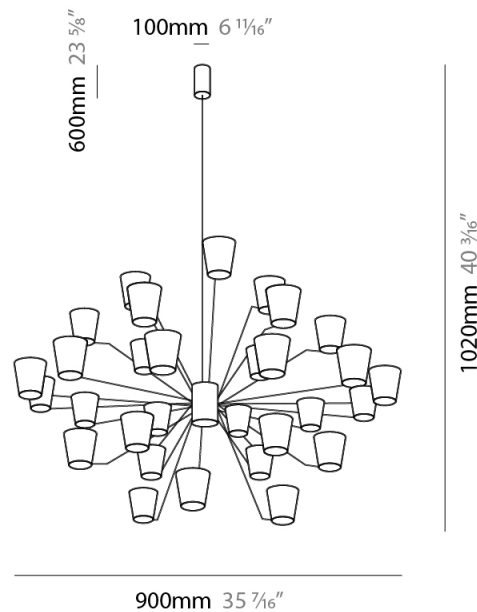

CANALETTO SUSPENSION

D41046-

base number Finish
Options

1. To build a product code in our configurator select the specify button on the base model # product page
2. To build a manual product code on this datasheet choose from the options listed below in blue font and add the suffix to the base model #

GENERAL

Series: Canaletto
Partner: Icone
Division: Design
Installation: Suspension
Product Type: Chandelier
Mounting Location: Ceiling
Light Distribution: Indirect

PHYSICAL

Shape: Abstract
Length (mm): 900
Length (in): 35 ⁷/₁₆
Width (mm): 900
Width (in): 35 ⁷/₁₆
Height (mm): 1020
Height (in): 40 ³/₁₆
[Fixture Finish: PWT_SMK / BBZ_CRY](#)
Fixture Material: Metal

ELECTRICAL

Lamp Type: LED
Total Output Wattage (W): 81
Dimming: Electronic Low Voltage Dimming
Input Voltage (V): 120Vac Direct Line

LED

Number of LEDs: 18
Color Temperature (°K): 3000
Nominal Lumen (lm): 6300
CRI: >90 CRI
Lamp Life (hrs): 50000

OPTICAL

RATINGS AND CERTIFICATIONS

Certified By: Certified for North American Standards
IP rating: IP20