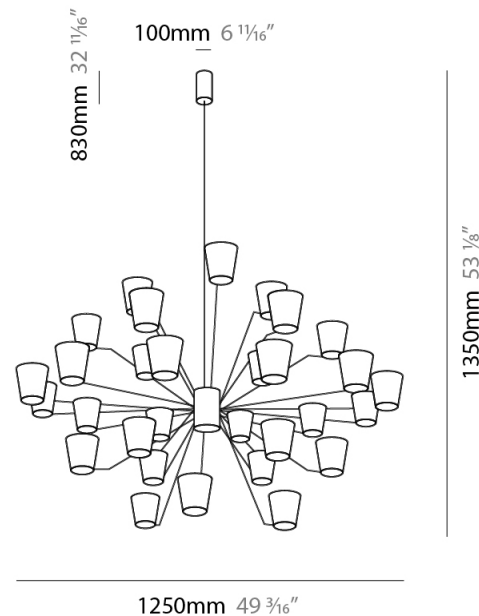

CANALETTO SUSPENSION

D41047-

base number   Finish
Options

1. To build a product code in our configurator select the specify button on the base model # product page
2. To build a manual product code on this datasheet choose from the options listed below in blue font and add the suffix to the base model #

GENERAL

Series: Canaletto
Partner: Icone
Division: Design
Installation: Suspension
Product Type: Chandelier
Mounting Location: Ceiling
Light Distribution: Indirect

PHYSICAL

Shape: Abstract
Length (mm): 1250
Length (in): 49 ³/₁₆
Width (mm): 1250
Width (in): 49 ³/₁₆
Height (mm): 1350
Height (in): 53 ¹/₈
[Fixture Finish: PWT_SMK / BBZ_CRY](#)
Fixture Material: Metal

ELECTRICAL

Lamp Type: LED
Total Output Wattage (W): 135
Dimming: Electronic Low Voltage Dimming
Input Voltage (V): 120Vac Direct Line

LED

Number of LEDs: 30
Color Temperature (°K): 3000
Nominal Lumen (lm): 10500
CRI: >90 CRI
Lamp Life (hrs): 50000

OPTICAL

RATINGS AND CERTIFICATIONS

Certified By: Certified for North American Standards
IP rating: IP20