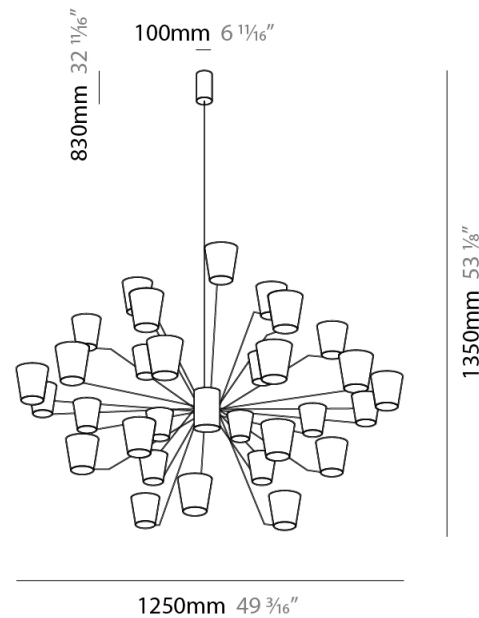

PROJECT	_____
TYPE	_____
SPECIFIER	_____
QUANTITY	_____
DATE	_____

CANALETTO SUSPENSION

D41047-

base number   Finish
Options

1. To build a product code in our configurator select the specify button on the base model # product page
2. To build a manual product code on this datasheet choose from the options listed below in blue font and add the suffix to the base model #

GENERAL

Series: Canaletto
Partner: Icone
Division: Design
Installation: Suspension
Product Type: Chandelier
Mounting Location: Ceiling
Light Distribution: Indirect

PHYSICAL

Shape: Abstract
Length (mm): 1250
Length (in): 49 ³/₁₆
Width (mm): 1250
Width (in): 49 ³/₁₆
Height (mm): 1350
Height (in): 53 ¹/₈
[Fixture Finish: PWT_SMK / BBZ_CRY](#)
Fixture Material: Metal

ELECTRICAL

Lamp Type: LED
Total Output Wattage (W): 135
Dimming: Electronic Low Voltage Dimming
Input Voltage (V): 120Vac Direct Line

LED

Number of LEDs: 30
Color Temperature (°K): 3000
Nominal Lumen (lm): 10500
CRI: >90 CRI
Lamp Life (hrs): 50000

OPTICAL

RATINGS AND CERTIFICATIONS

Certified By: Certified for North American Standards
IP rating: IP20