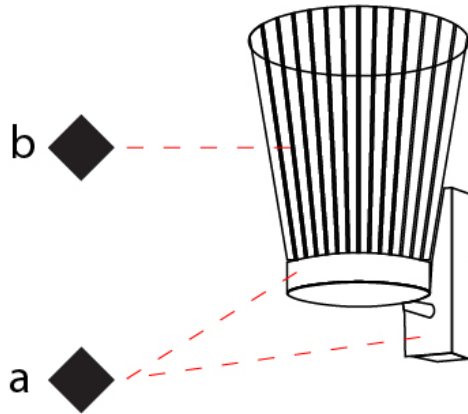

CANALETTO SURFACE

D43044-

PROJECT _____

TYPE _____

SPECIFIER _____

QUANTITY _____

DATE _____

D