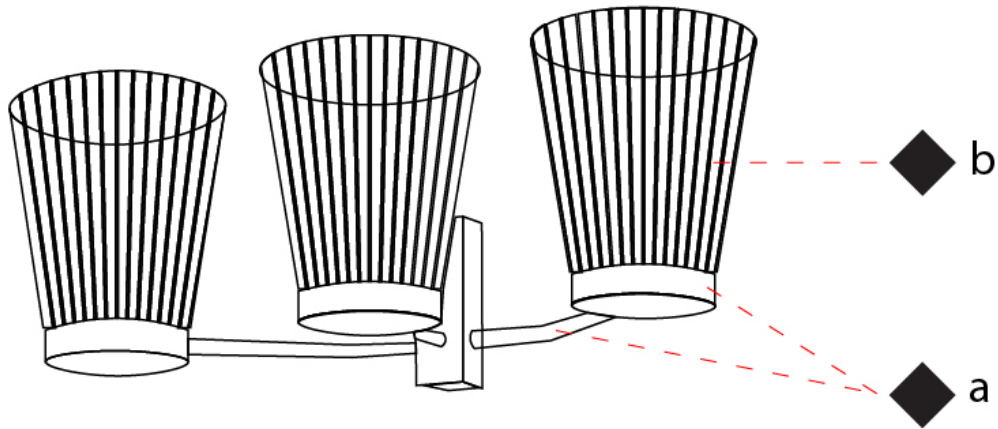

D43043-

PROJECT _____

TYPE _____

SPECIFIER _____

QUANTITY _____

DATE _____

D