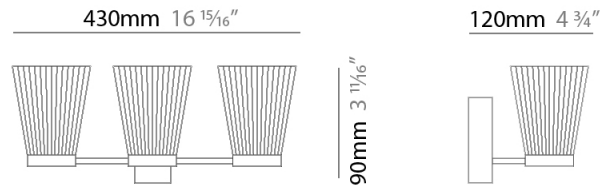

CANALETTO SURFACE

D43043-

base number   Finish
Options

PROJECT	_____
TYPE	_____
SPECIFIER	_____
QUANTITY	_____
DATE	_____

1. To build a product code in our configurator select the specify button on the base model # product page
2. To build a manual product code on this datasheet choose from the options listed below in blue font and add the suffix to the base model #

GENERAL

Series: Canaletto _____
Brand: Icone _____
Division: Design _____
Mounting Type: Surface _____
Mounting Location: Wall _____
Subcategory: Ambient _____

PHYSICAL

Shape: Abstract _____
Length (mm): 430 _____
Length (in): 16 ¹⁵/₁₆ _____
Height (mm): 90 _____
Height (in): 3 ¹¹/₁₆ _____
Extension (mm): 120 _____
Extension (in): 4 ³/₄ _____
Light Distribution: Indirect _____
Fixture Finish: [PWT_SMK](#) / [BBZ_CRY](#) _____
Fixture Material: Metal _____

ELECTRICAL

Lamp Type: LED _____
Total Output Wattage (W): 13.5 _____
Dimming: Electronic Low Voltage Dimming _____
Input Voltage (V): 120Vac Direct Line _____

LED

Number of LEDs: 3 _____
Color Temperature (°K): 3000 _____
Nominal Lumen (lm): 1050 _____
CRI: >90 CRI _____
Lamp Life (hrs): 50000 _____

OPTICAL

RATINGS AND CERTIFICATIONS

Certified By: Certified for North American Standards _____
IP rating: IP20 _____