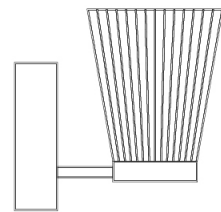

90mm 3 ¹¹/₁₆"

120mm 4 ³/₄"