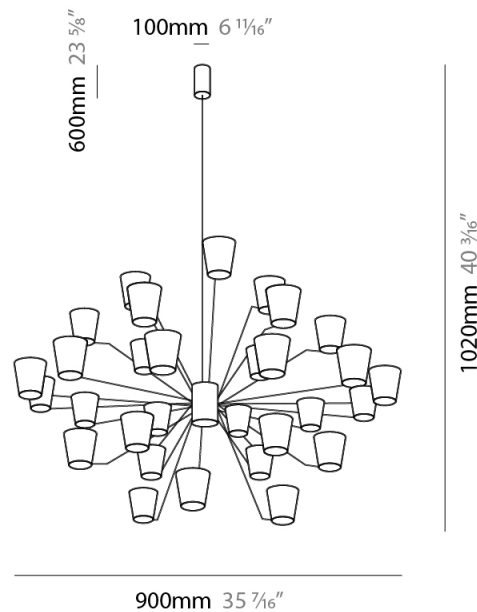

CANALETTO SUSPENSION

D41046-

base number   Finish
Options

1. To build a product code in our configurator select the specify button on the base model # product page
2. To build a manual product code on this datasheet choose from the options listed below in blue font and add the suffix to the base model #

GENERAL

Series: Canaletto
Partner: Icone
Division: Design
Installation: Suspension
Product Type: Chandelier
Mounting Location: Ceiling
Light Distribution: Indirect

PHYSICAL

Shape: Abstract
Length (mm): 900
Length (in): 35 ⁷/₁₆
Width (mm): 900
Width (in): 35 ⁷/₁₆
Height (mm): 1020
Height (in): 40 ³/₁₆
[Fixture Finish: PWT_SMK / BBZ_CRY](#)
Fixture Material: Metal

ELECTRICAL

Lamp Type: LED
Total Output Wattage (W): 81
Dimming: Electronic Low Voltage Dimming
Input Voltage (V): 120Vac Direct Line

LED

Number of LEDs: 18
Color Temperature (°K): 3000
Nominal Lumen (lm): 6300
CRI: >90 CRI
Lamp Life (hrs): 50000

OPTICAL

RATINGS AND CERTIFICATIONS

Certified By: Certified for North American Standards
IP rating: IP20