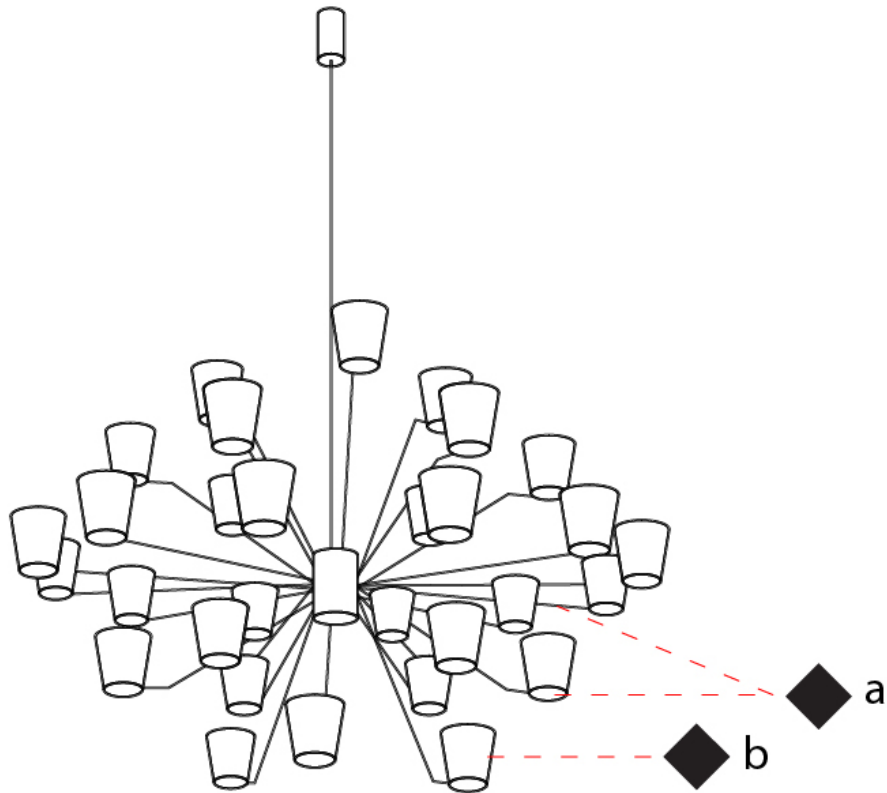

CANALETTO SUSPENSION

D41047- : D41047-BRZ

PROJECT	_____
TYPE	_____
SPECIFIER	_____
QUANTITY	_____
DATE	_____

D