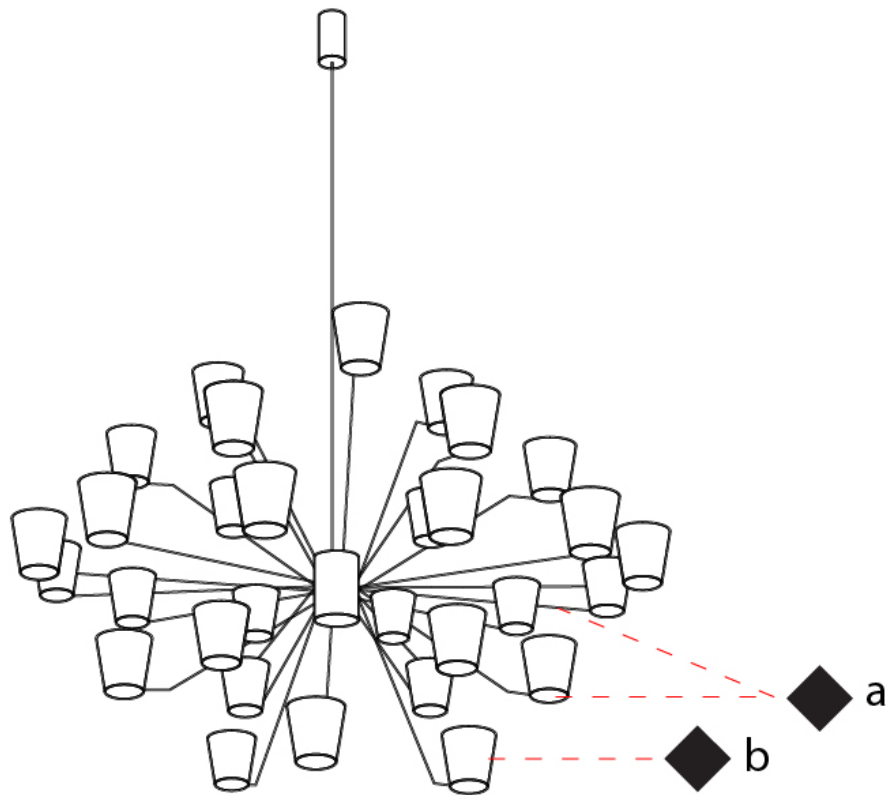

CANALETTO SUSPENSION

D41047-

PROJECT	_____
TYPE	_____
SPECIFIER	_____
QUANTITY	_____
DATE	_____

D