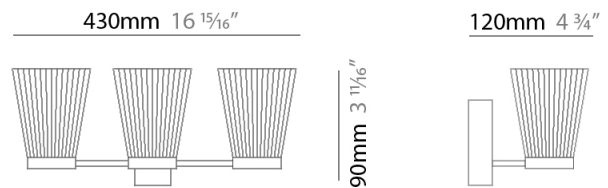

PROJECT
TYPE
SPECIFIER
QUANTITY
DATE

CANALETTO SURFACE

D43043-

base number   Finish
Options

1. To build a product code in our configurator select the specify button on the base model # product page
2. To build a manual product code on this datasheet choose from the options listed below in blue font and add the suffix to the base model #

GENERAL

Series: Canaletto
Partner: Icone
Division: Design
Installation: Surface
Product Type: Wall Surface
Mounting Location: Wall
Light Distribution: Indirect

PHYSICAL

Shape: Abstract
Length (mm): 430
Length (in): 16 ¹⁵/₁₆
Height (mm): 90
Height (in): 3 ¹¹/₁₆
Extension (mm): 120
Extension (in): 4 ³/₄
Fixture Finish: [PWT_SMK / BBZ_CRY](#)
Fixture Material: Glass / Metal

ELECTRICAL

Lamp Type: LED
Total Output Wattage (W): 13.5
Dimming: Electronic Low Voltage Dimming
Input Voltage (V): 120Vac Direct Line

LED

Number of LEDs: 3
Color Temperature (°K): 3000
Nominal Lumen (lm): 1050
CRI: >90 CRI
Lamp Life (hrs): 50000

OPTICAL

RATINGS AND CERTIFICATIONS

Certified By: Certified for North American Standards
IP rating: IP20