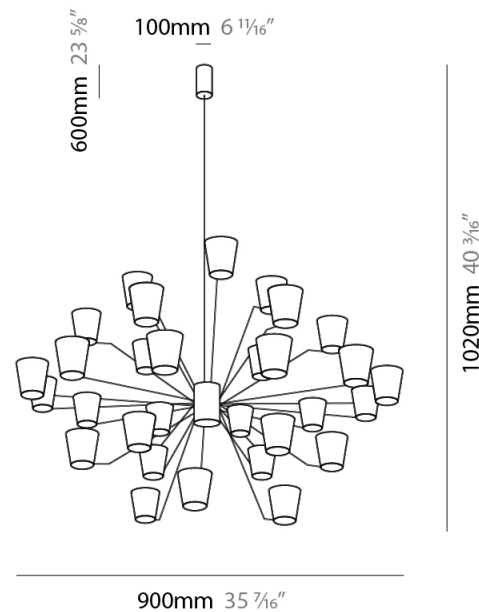

CANALETTO SUSPENSION

D41046-

base number   Finish
Options

1. To build a product code in our configurator select the specify button on the base model # product page
2. To build a manual product code on this datasheet choose from the options listed below in blue font and add the suffix to the base model #

GENERAL

Series: Canaletto
Brand: Icone
Division: Design
Mounting Type: Suspension
Mounting Location: Ceiling
Subcategory: Ambient

PHYSICAL

Shape: Abstract
Length (mm): 900
Length (in): 35 ⁷/₁₆
Width (mm): 900
Width (in): 35 ⁷/₁₆
Height (mm): 1020
Height (in): 40 ³/₁₆
Light Distribution: Indirect
Fixture Finish: [PWT_SMK](#) / [BBZ_CRY](#)
Fixture Material: Metal

ELECTRICAL

Lamp Type: LED
Total Output Wattage (W): 81
Dimming: Electronic Low Voltage Dimming
Input Voltage (V): 120Vac Direct Line

LED

Number of LEDs: 18
Color Temperature (°K): 3000
Nominal Lumen (lm): 6300
CRI: >90 CRI
Lamp Life (hrs): 50000

OPTICAL

RATINGS AND CERTIFICATIONS

Certified By: Certified for North American Standards
IP rating: IP20