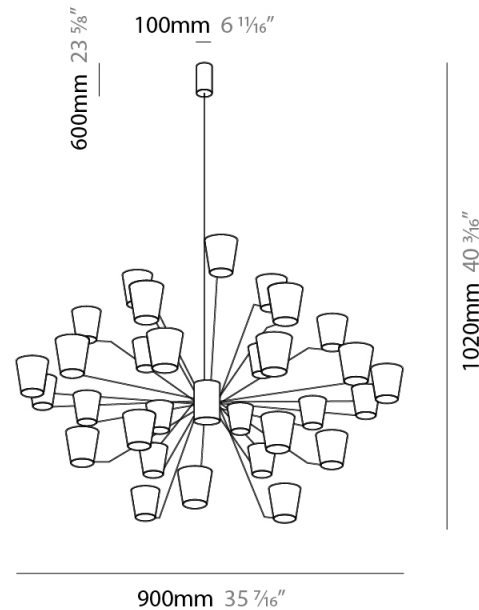

CANALETTO SUSPENSION

D41046-

base number   Finish
Options

1. To build a product code in our configurator select the specify button on the base model # product page
2. To build a manual product code on this datasheet choose from the options listed below in blue font and add the suffix to the base model #

GENERAL

Series: Canaletto
Brand: Icone
Division: Design
Mounting Type: Suspension
Mounting Location: Ceiling
Subcategory: Ambient

PHYSICAL

Shape: Abstract
Length (mm): 900
Length (in): 35 ⁷/₁₆
Width (mm): 900
Width (in): 35 ⁷/₁₆
Height (mm): 1020
Height (in): 40 ³/₁₆
Light Distribution: Indirect
[Fixture Finish: PWT_SMK / BBZ_CRY](#)
Fixture Material: Metal

ELECTRICAL

Lamp Type: LED
Total Output Wattage (W): 81
Dimming: Electronic Low Voltage Dimming
Input Voltage (V): 120Vac Direct Line

LED

Number of LEDs: 18
Color Temperature (°K): 3000
Nominal Lumen (lm): 6300
CRI: >90 CRI
Lamp Life (hrs): 50000

OPTICAL

RATINGS AND CERTIFICATIONS

Certified By: Certified for North American Standards
IP rating: IP20