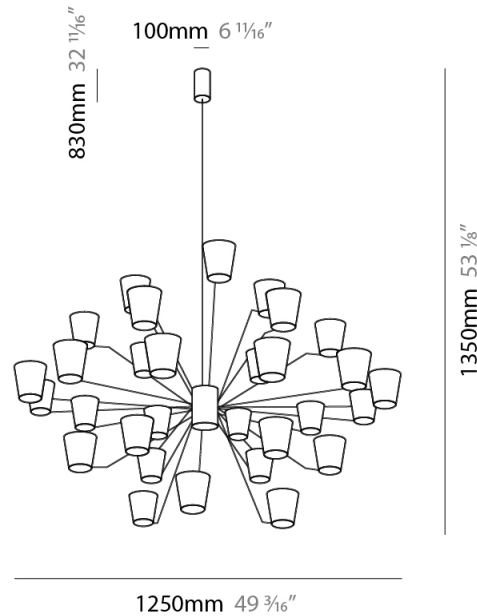

PROJECT	
TYPE	
SPECIFIER	
QUANTITY	
DATE	

CANALETTO SUSPENSION

D41047-

base number   Finish
Options

1. To build a product code in our configurator select the specify button on the base model # product page
2. To build a manual product code on this datasheet choose from the options listed below in blue font and add the suffix to the base model #

GENERAL

Series: Canaletto
Brand: Icone
Division: Design
Mounting Type: Suspension
Mounting Location: Ceiling
Subcategory: Ambient

PHYSICAL

Shape: Abstract
Length (mm): 1250
Length (in): 49 3/16
Width (mm): 1250
Width (in): 49 3/16
Height (mm): 1350
Height (in): 53 1/8
Light Distribution: Indirect
Fixture Finish: [PWT_SMK](#) / [BBZ_CRY](#)
Fixture Material: Metal

ELECTRICAL

Lamp Type: LED
Total Output Wattage (W): 135
Dimming: Electronic Low Voltage Dimming
Input Voltage (V): 120Vac Direct Line

LED

Number of LEDs: 30
Color Temperature (°K): 3000
Nominal Lumen (lm): 10500
CRI: >90 CRI
Lamp Life (hrs): 50000

OPTICAL

RATINGS AND CERTIFICATIONS

Certified By: Certified for North American Standards
IP rating: IP20