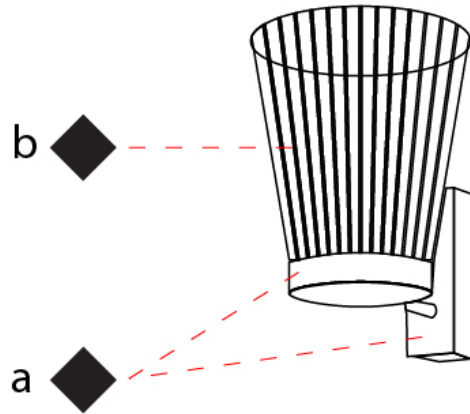

D43044-

PROJECT

TYPE

SPECIFIER

QUANTITY

DATE