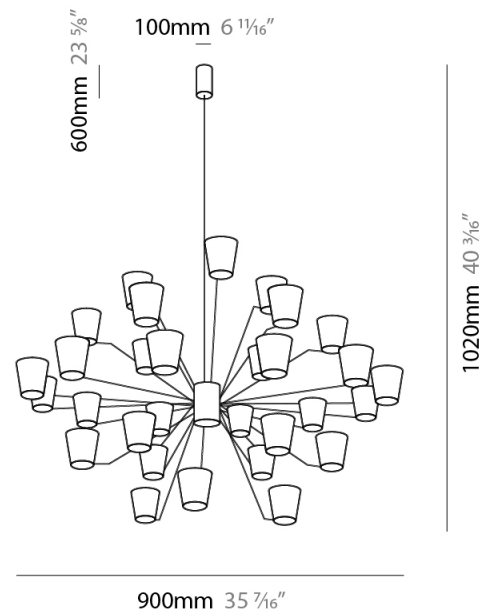

CANALETTO SUSPENSION

D41046-

base number   Finish
Options

1. To build a product code in our configurator select the specify button on the base model # product page
2. To build a manual product code on this datasheet choose from the options listed below in blue font and add the suffix to the base model #

GENERAL

Series: Canaletto
Brand: Icone
Division: Design
Mounting Type: Suspension
Mounting Location: Ceiling
Subcategory: Ambient

PHYSICAL

Shape: Abstract
Length (mm): 900
Length (in): 35 ⁷/₁₆"
Width (mm): 900
Width (in): 35 ⁷/₁₆"
Height (mm): 1020
Height (in): 40 ³/₁₆"
Light Distribution: Indirect
[Fixture Finish: PWT_SMK / BBZ_CRY](#)
Fixture Material: Metal

ELECTRICAL

Lamp Type: LED
Total Output Wattage (W): 81
Dimming: Electronic Low Voltage Dimming
Input Voltage (V): 120Vac Direct Line

LED

Number of LEDs: 18
Color Temperature (°K): 3000
Nominal Lumen (lm): 6300
CRI: >90 CRI
Lamp Life (hrs): 50000

OPTICAL

RATINGS AND CERTIFICATIONS

Certified By: Certified for North American Standards
IP rating: IP20