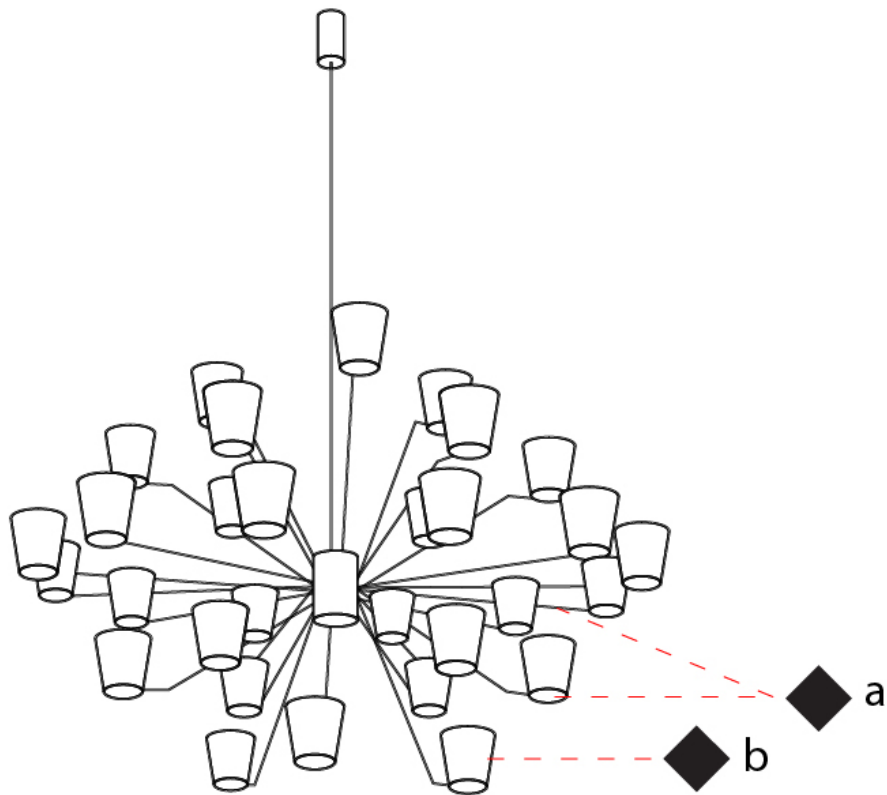

CANALETTO SUSPENSION

D41047-

PROJECT	_____
TYPE	_____
SPECIFIER	_____
QUANTITY	_____
DATE	_____

D