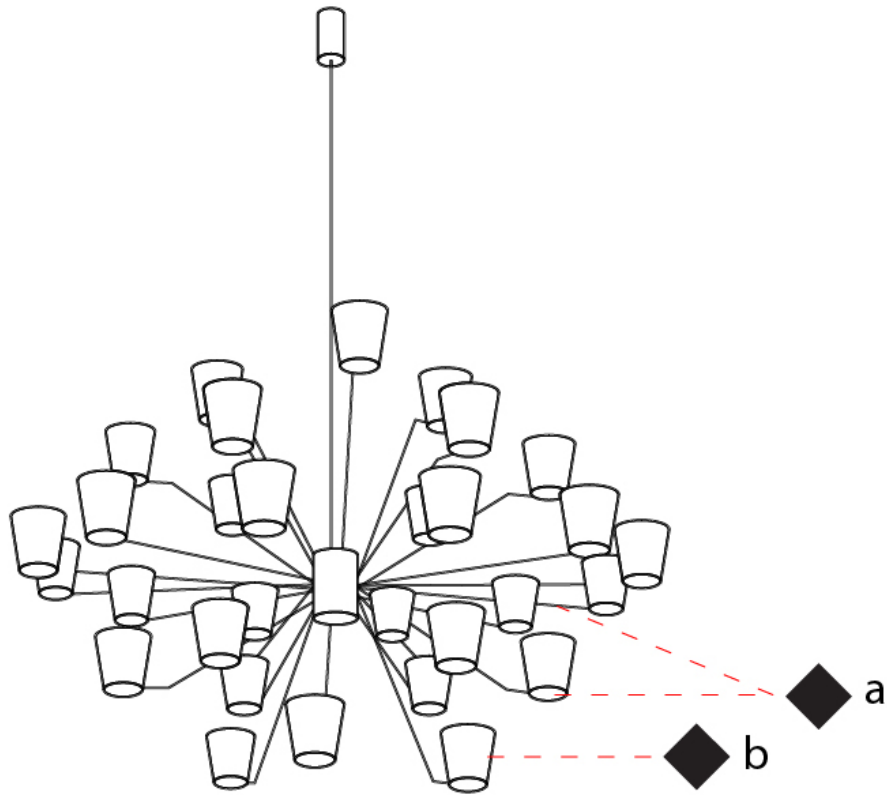

CANALETTO SUSPENSION

D41046-

PROJECT	_____
TYPE	_____
SPECIFIER	_____
QUANTITY	_____
DATE	_____

D