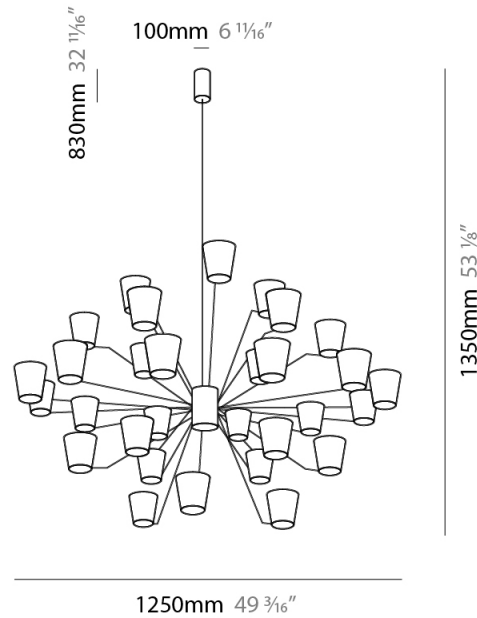

CANALETTO SUSPENSION

D41047-

base number   Finish
Options

1. To build a product code in our configurator select the specify button on the base model # product page
2. To build a manual product code on this datasheet choose from the options listed below in blue font and add the suffix to the base model #

GENERAL

Series: Canaletto
Partner: Icone
Division: Design
Installation: Suspension
Product Type: Chandelier
Mounting Location: Ceiling
Light Distribution: Indirect

PHYSICAL

Shape: Abstract
Length (mm): 1250
Length (in): 49 ³/₁₆
Width (mm): 1250
Width (in): 49 ³/₁₆
Height (mm): 1350
Height (in): 53 ¹/₈
[Fixture Finish: PWT_SMK / BBZ_CRY](#)
Fixture Material: Metal

ELECTRICAL

Lamp Type: LED
Total Output Wattage (W): 135
Dimming: Electronic Low Voltage Dimming
Input Voltage (V): 120Vac Direct Line

LED

Number of LEDs: 30
Color Temperature (°K): 3000
Nominal Lumen (lm): 10500
CRI: >90 CRI
Lamp Life (hrs): 50000

OPTICAL

RATINGS AND CERTIFICATIONS

Certified By: Certified for North American Standards
IP rating: IP20