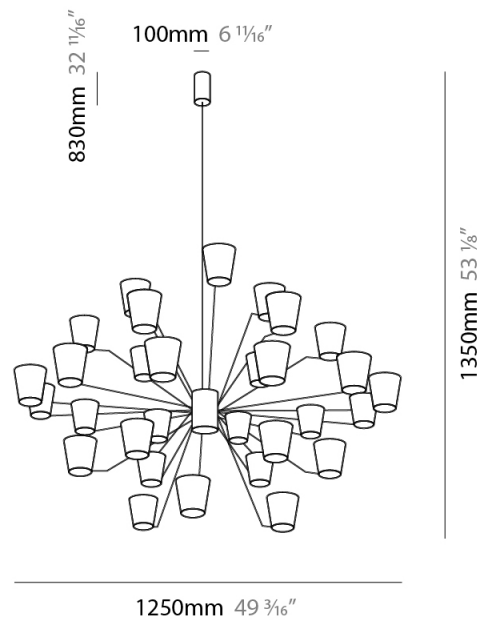

PROJECT	
TYPE	
SPECIFIER	
QUANTITY	
DATE	

CANALETTO SUSPENSION

D41047- : D41047-BRZ

base number

1. To build a product code in our configurator select the specify button on the base model # product page
2. To build a manual product code on this datasheet choose from the options listed below in blue font and add the suffix to the base model #

GENERAL

Series: Canaletto
Partner: Icone
Division: Design
Installation: Suspension
Product Type: Chandelier
Mounting Location: Ceiling
Light Distribution: Indirect

PHYSICAL

Shape: Abstract
Length (mm): 1250
Length (in): 49 3/16
Width (mm): 1250
Width (in): 49 3/16
Height (mm): 1350
Height (in): 53 1/8
Weight (kg): 27.2
Weight (lbs): 59.999
Diffuser: Crystal Glass
Fixture Material: Metal

ELECTRICAL

Lamp Type: LED
Total Output Wattage (W): 135
Max. Wattage Per Lamp (W): 4.5
Dimming: Electronic Low Voltage Dimming
Input Voltage (V): 120

LED

Number of LEDs: 30
Color Temperature (°K): 3000
Nominal Lumen (lm): 10500
CRI: >90 CRI
Lamp Life (hrs): 50000

OPTICAL

RATINGS AND CERTIFICATIONS

Certified By: CSA Certified to UL and CSA Standards
IP rating: IP20