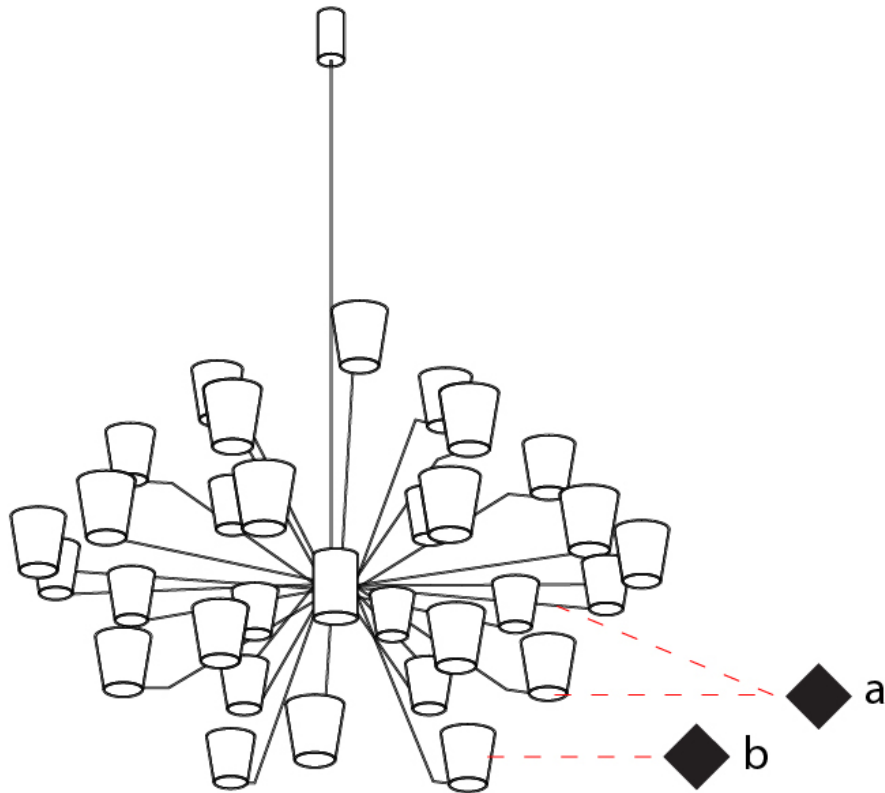

CANALETTO SUSPENSION

D41047- : D41047-BRZ

PROJECT	_____
TYPE	_____
SPECIFIER	_____
QUANTITY	_____
DATE	_____

D