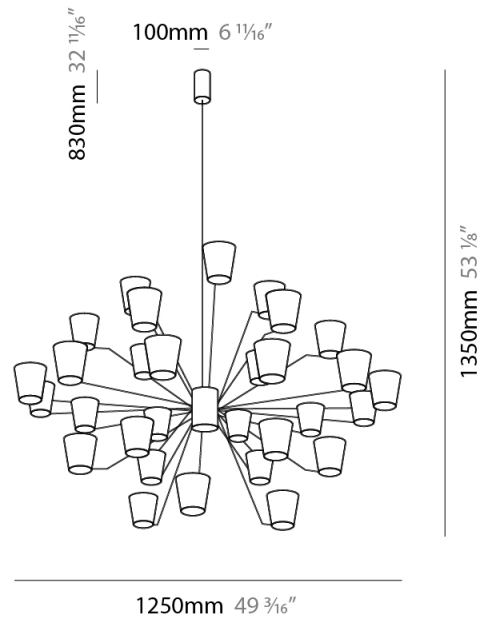

PROJECT	
TYPE	
SPECIFIER	
QUANTITY	
DATE	

CANALETTO SUSPENSION

D41047- : D41047-BRZ

base number

1. To build a product code in our configurator select the specify button on the base model # product page
2. To build a manual product code on this datasheet choose from the options listed below in blue font and add the suffix to the base model #

GENERAL

Series: Canaletto
Partner: Icone
Division: Design
Installation: Suspension
Product Type: Chandelier
Mounting Location: Ceiling
Light Distribution: Indirect

PHYSICAL

Shape: Abstract
Length (mm): 1250
Length (in): 49 3/16
Width (mm): 1250
Width (in): 49 3/16
Height (mm): 1350
Height (in): 53 1/8
Weight (kg): 27.2
Weight (lbs): 59.999
Diffuser: Crystal Glass
Fixture Material: Metal

ELECTRICAL

Lamp Type: LED
Total Output Wattage (W): 135
Max. Wattage Per Lamp (W): 4.5
Dimming: Electronic Low Voltage Dimming
Input Voltage (V): 120

LED

Number of LEDs: 30
Color Temperature (°K): 3000
Nominal Lumen (lm): 10500
CRI: >90 CRI
Lamp Life (hrs): 50000

OPTICAL

RATINGS AND CERTIFICATIONS

Certified By: CSA Certified to UL and CSA Standards
IP rating: IP20