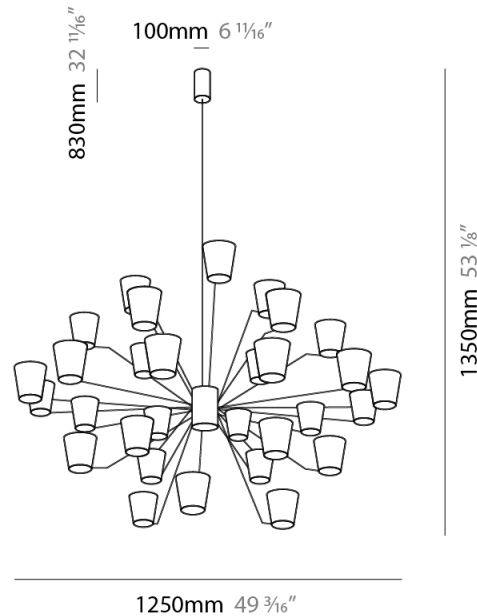

CANALETTO SUSPENSION

D41047-

base number   Finish
Options

1. To build a product code in our configurator select the specify button on the base model # product page
2. To build a manual product code on this datasheet choose from the options listed below in blue font and add the suffix to the base model #

GENERAL

Series: Canaletto
Partner: Icone
Division: Design
Installation: Suspension
Product Type: Chandelier
Mounting Location: Ceiling
Light Distribution: Indirect

PHYSICAL

Shape: Abstract
Length (mm): 1250
Length (in): 49 ³/₁₆"
Width (mm): 1250
Width (in): 49 ³/₁₆"
Height (mm): 1350
Height (in): 53 ¹/₈"
[Fixture Finish: PWT_SMK / BBZ_CRY](#)
Fixture Material: Metal

ELECTRICAL

Lamp Type: LED
Total Output Wattage (W): 135
Dimming: Electronic Low Voltage Dimming
Input Voltage (V): 120Vac Direct Line

LED

Number of LEDs: 30
Color Temperature (°K): 3000
Nominal Lumen (lm): 10500
CRI: >90 CRI
Lamp Life (hrs): 50000

OPTICAL

RATINGS AND CERTIFICATIONS

Certified By: Certified for North American Standards
IP rating: IP20